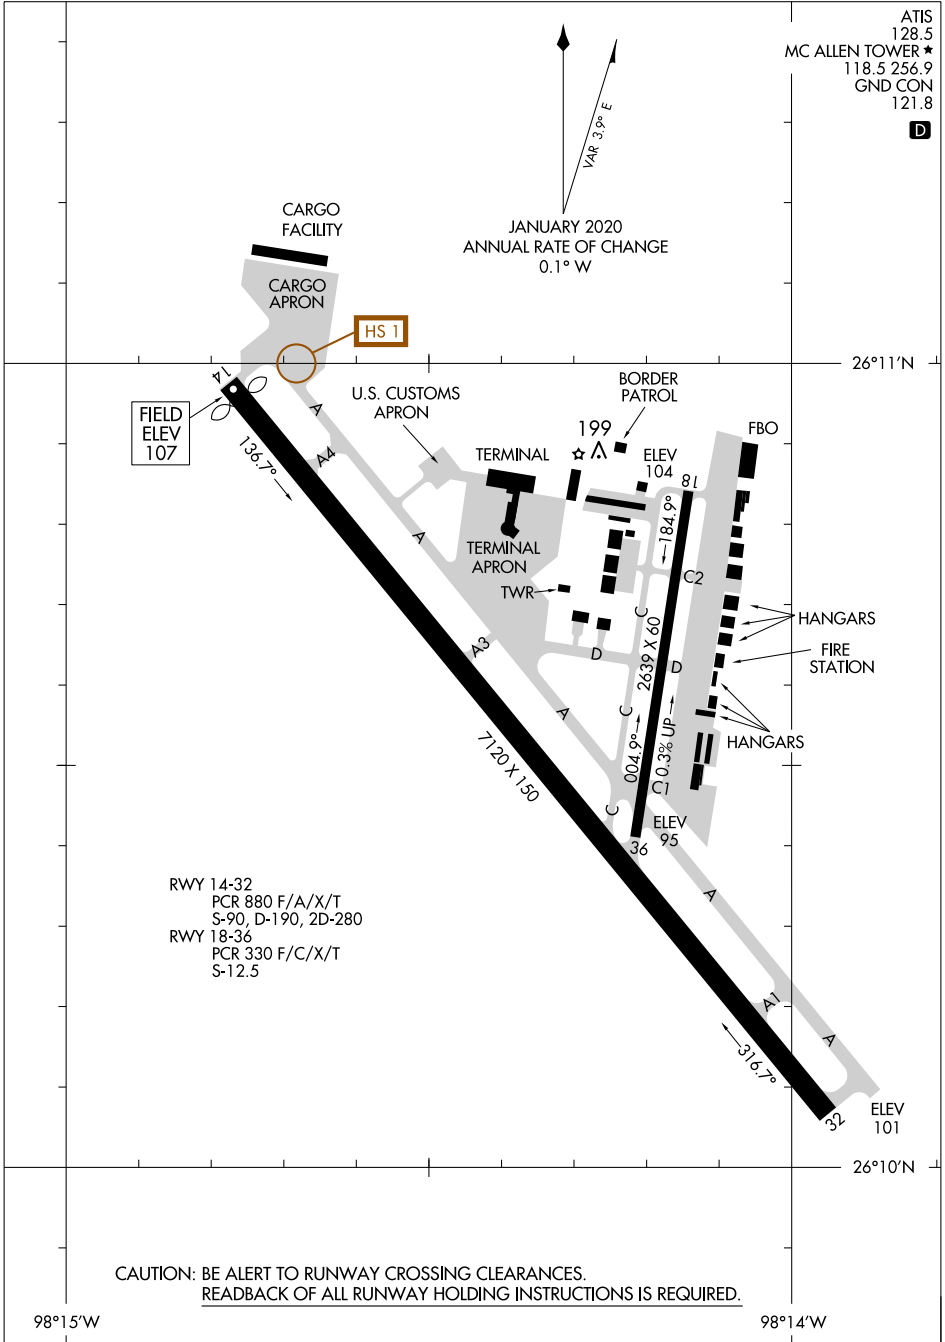

AIRPORT DIAGRAM

AL-985 (FAA)

MC ALLEN INTL (MFE)

MC ALLEN, TEXAS

ATIS 128.5
 MC ALLEN TOWER ★ 118.5 256.9
 GND CON 121.8
D

SC-3, 26 DEC 2024 to 23 JAN 2025

SC-3, 26 DEC 2024 to 23 JAN 2025

AIRPORT DIAGRAM