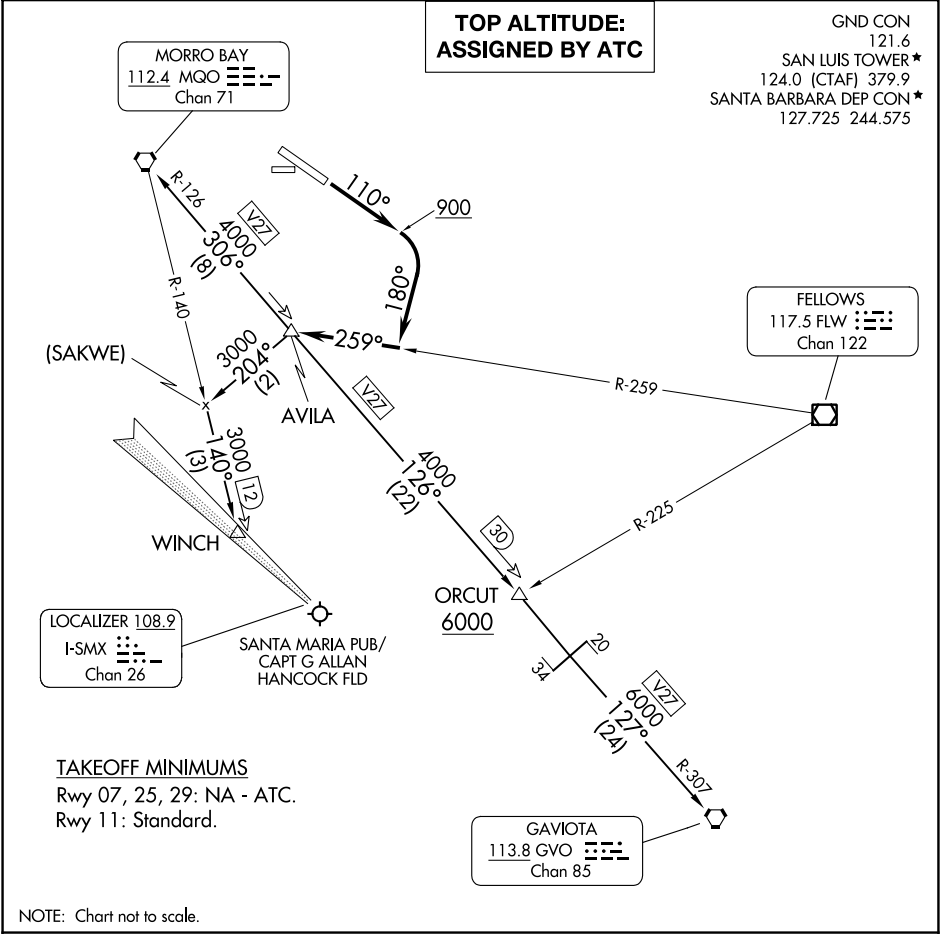

AVILA FOUR DEPARTURE

SW-3, 26 DEC 2024 to 23 JAN 2025

SW-3, 26 DEC 2024 to 23 JAN 2025

DEPARTURE ROUTE DESCRIPTION

TAKEOFF RUNWAY 11: Climb on heading 110° to 900, then climbing right turn heading 180° to intercept the FLW VOR/DME R-259 to AVILA INT, then on assigned transition or assigned route. Maintain ATC assigned altitude.

GAVIOTA TRANSITION (AVILA4.GVO): From over AVILA on MQO R-126 to ORCUT, then on MQO R-126 and GVO R-307 to GVO VORTAC.

MORRO BAY TRANSITION (AVILA4.MQO): From over AVILA on MQO R-126 to MQO VORTAC.

WINCH TRANSITION (AVILA4.WINCH): From over AVILA on heading 204° to SAKWE, then on MQO R-140 to WINCH.