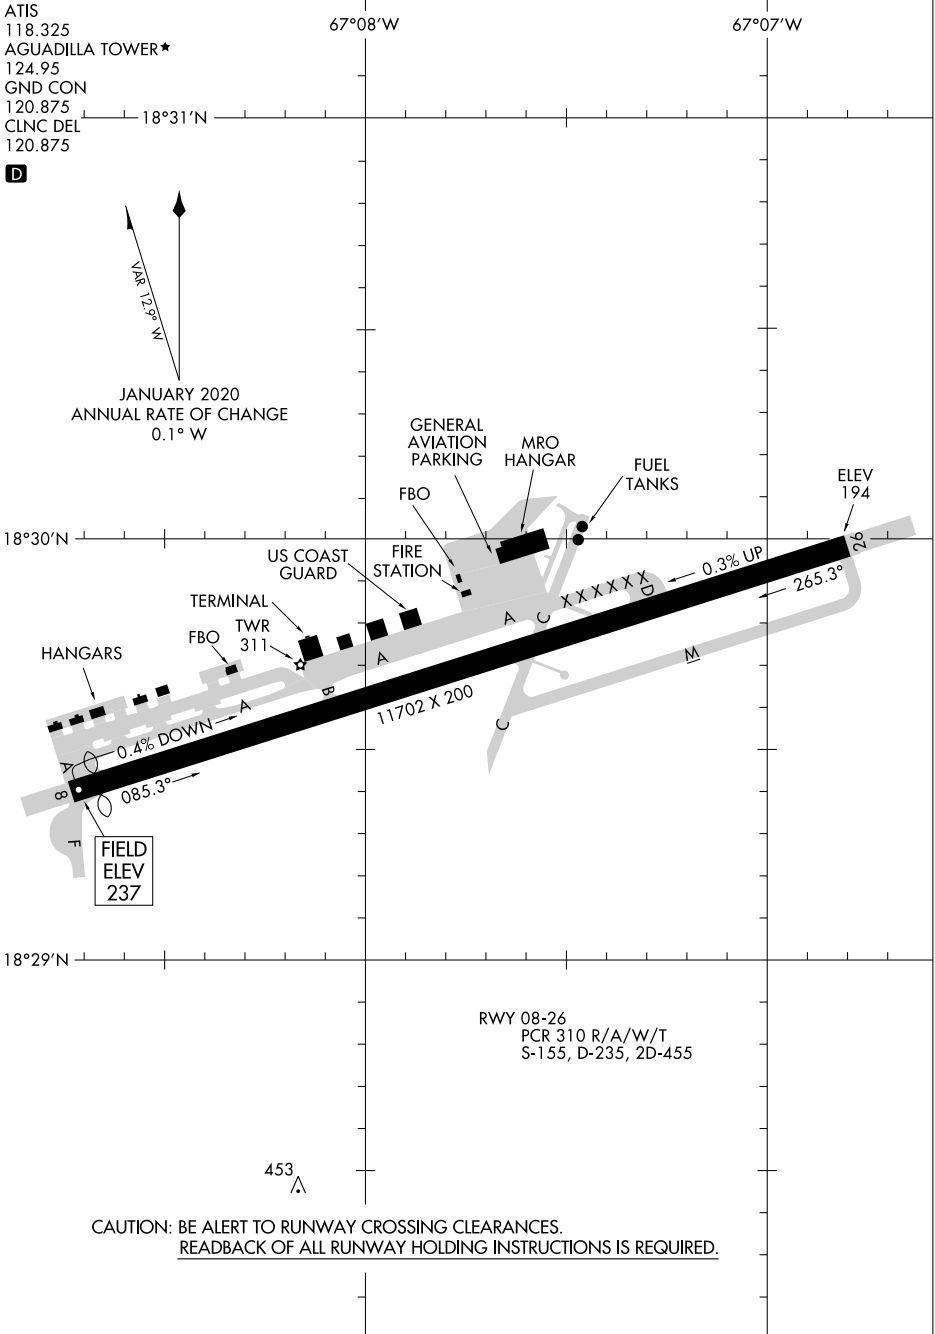

24361

AIRPORT DIAGRAM

AL-1016 (FAA)

RAFAEL HERNANDEZ (BQN) (TJBQ)
AGUADILLA, PUERTO RICO

SE-3, 26 DEC 2024 to 23 JAN 2025

SE-3, 26 DEC 2024 to 23 JAN 2025

AIRPORT DIAGRAM

24361

AGUADILLA, PUERTO RICO
RAFAEL HERNANDEZ (BQN) (TJBQ)