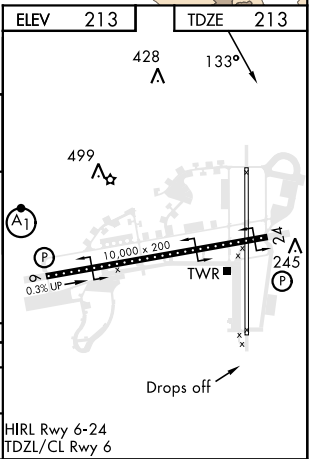

TACAN Z RWY 16

TACAN Chan	EDF 81	APCH CRS	133°	Rwy Idg	7493
				TDZE	213
				Arprt Elev	213

[USAF]

ELMENDORF AFB (PAED)

▽ * Circling not authorized SW of Rwy 6 and 34.
 Visibility reduction by Helicopters NA.
MISSED APPROACH: Climbing left turn to 6000 via EDF TACAN R-313 to LUBEE and hold. Continue climb-in-hold to 6000.

ATIS ★	ANCHORAGE APP CON	TOWER	GND CON	CLNC DEL	PAR
124.3 273.5	118.6 290.5 (N) 123.8 259.3 (S)	127.2 352.05	121.8 275.8	128.8 306.925	

AK, 26 DEC 2024 to 20 FEB 2025

AK, 26 DEC 2024 to 20 FEB 2025

CATEGORY	A	B	C	D
S-16	740-1	527 (600-1)	740-1½	527 (600-1½)
CIRCLING *	840-1	627 (700-1)	920-2 707 (800-2)	1020-2½ 807 (900-2½)

TACAN Z RWY 16