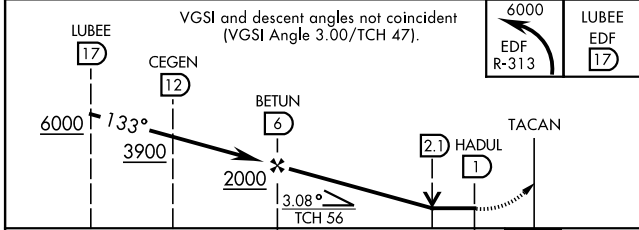

TACAN Z RWY 16

TACAN Chan	EDF 81	APCH CRS	133°	Rwy Idg	7493
				TDZE	213
				Arprt Elev	213

[USAF]

ELMENDORF AFB (PAED)

▽ * Circling not authorized SW of Rwy 6 and 34.
 Visibility reduction by Helicopters NA.
MISSED APPROACH: Climbing left turn to 6000 via EDF TACAN R-313 to LUBEE and hold. Continue climb-in-hold to 6000.

ATIS ★	ANCHORAGE APP CON	TOWER	GND CON	CLNC DEL	PAR
124.3 273.5	118.6 290.5 (N) 123.8 259.3 (S)	127.2 352.05	121.8 275.8	128.8 306.925	

AK, 26 DEC 2024 to 20 FEB 2025

AK, 26 DEC 2024 to 20 FEB 2025

CATEGORY	A	B	C	D
S-16	740-1	527 (600-1)	740-1½	527 (600-1½)
CIRCLING *	840-1	627 (700-1)	920-2 707 (800-2)	1020-2½ 807 (900-2½)