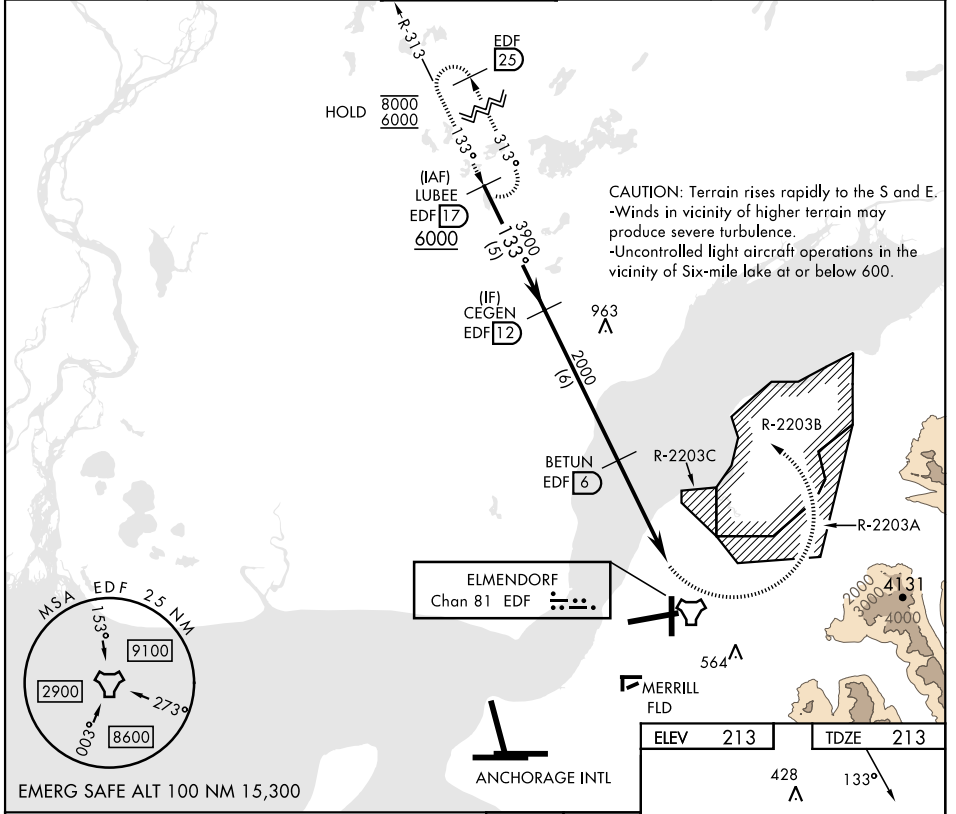

TACAN Z RWY 16

TACAN Chan	EDF 81	APCH CRS	133°	Rwy Idg	7493
				TDZE	213
				Arprt Elev	213

[USAF]

ELMENDORF AFB (PAED)

▽ * Circling not authorized SW of Rwy 6 and 34.
 Visibility reduction by Helicopters NA.
MISSED APPROACH: Climbing left turn to 6000 via EDF TACAN R-313 to LUBEE and hold. Continue climb-in-hold to 6000.

ATIS ★	ANCHORAGE APP CON	TOWER	GND CON	CLNC DEL	PAR
124.3 273.5	118.6 290.5 (N) 123.8 259.3 (S)	127.2 352.05	121.8 275.8	128.8 306.925	

AK, 26 DEC 2024 to 20 FEB 2025

AK, 26 DEC 2024 to 20 FEB 2025

CATEGORY	A	B	C	D
S-16	740-1	527 (600-1)	740-1½	527 (600-1½)
CIRCLING *	840-1	627 (700-1)	920-2 707 (800-2)	1020-2½ 807 (900-2½)

TACAN Z RWY 16