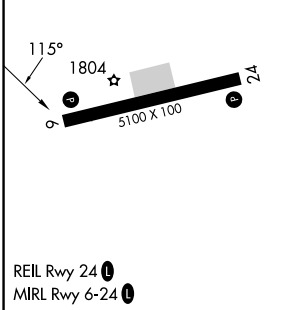

VORTAC ORT 116.3 Chan 110	APP CRS 115°	Rwy Idg TDZE Apt Elev 1720	N/A N/A 1720
---	------------------------	--	---

VOR-A

NORTHWAY (ORT)(PAOR)

DME required.	MISSED APPROACH: Climb to 8400 on ORT R-121 to JITOT/ORT 15 DME and hold, continue climb-in-hold to 8400.
-37°C	

ASOS 135.4	ANCHORAGE CENTER 126.55 323.0	NORTHWAY RADIO 123.6 (CTAF) 0
----------------------	---	---

CATEGORY	A	B	C	D
CIRCLING	2160-1 440 (500-1)	2180-1 460 (500-1)	2240-1½ 520 (600-1½)	2340-2 620 (700-2)