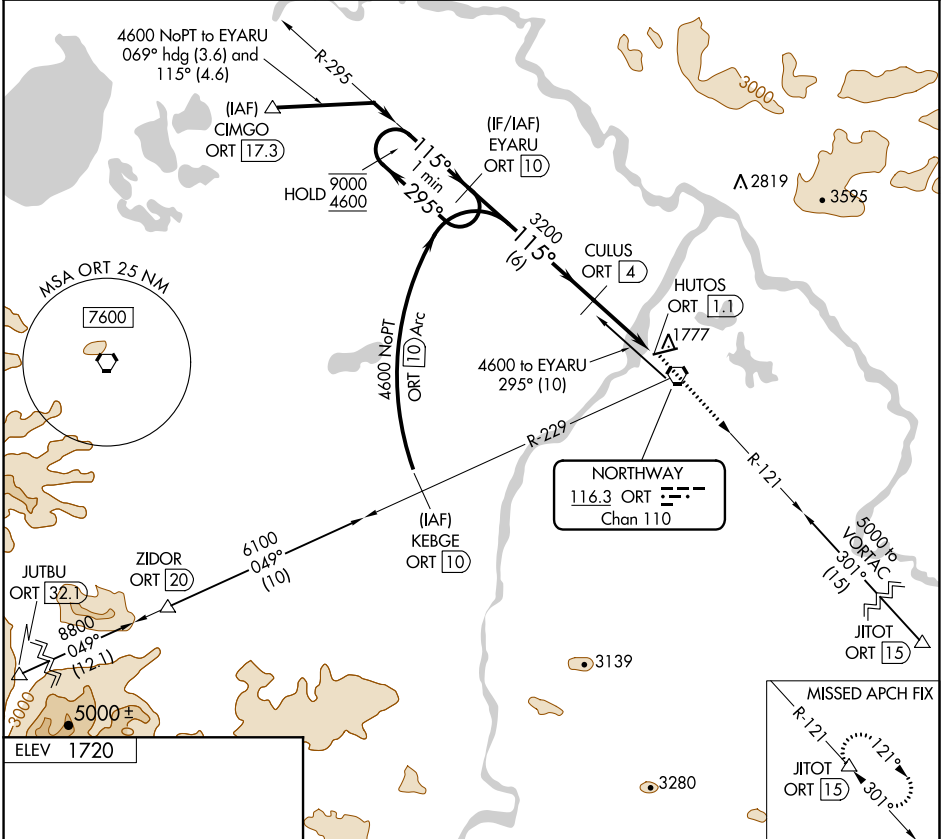

VORTAC ORT 116.3 Chan 110	APP CRS 115°	Rwy Idg TDZE Apt Elev 1720	N/A N/A 1720
---	------------------------	--	---

VOR-A

NORTHWAY (ORT)(PAOR)

DME required.	MISSED APPROACH: Climb to 8400 on ORT R-121 to JITOT/ORT 15 DME and hold, continue climb-in-hold to 8400.
-37°C	

ASOS 135.4	ANCHORAGE CENTER 126.55 323.0	NORTHWAY RADIO 123.6 (CTAF) 0
----------------------	---	---

CATEGORY	A	B	C	D
CIRCLING	2160-1 440 (500-1)	2180-1 460 (500-1)	2240-1½ 520 (600-1½)	2340-2 620 (700-2)

AK, 26 DEC 2024 to 20 FEB 2025

AK, 26 DEC 2024 to 20 FEB 2025