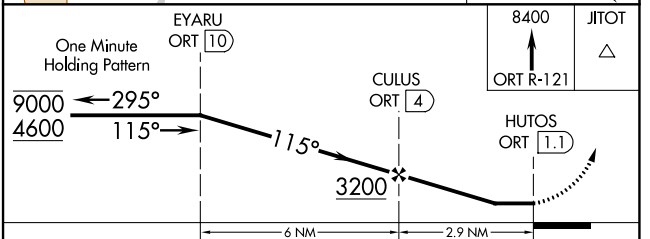

VORTAC ORT 116.3 Chan 110	APP CRS 115°	Rwy Idg TDZE Apt Elev 1720	N/A N/A 1720
---	------------------------	--	---

VOR-A

NORTHWAY (ORT)(PAOR)

DME required.	MISSED APPROACH: Climb to 8400 on ORT R-121 to JITOT/ORT 15 DME and hold, continue climb-in-hold to 8400.
-37°C	

ASOS 135.4	ANCHORAGE CENTER 126.55 323.0	NORTHWAY RADIO 123.6 (CTAF) 0
----------------------	---	---

CATEGORY	A	B	C	D
CIRCLING	2160-1 440 (500-1)	2180-1 460 (500-1)	2240-1½ 520 (600-1½)	2340-2 620 (700-2)