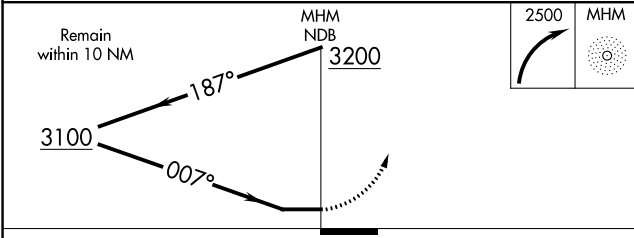

NDB MHM 227	APP CRS 007°	Rwy Idg 4184
		TDZE 682
		Apt Elev 682

NDB RWY 3

MINCHUMINA (MHM) (P.A.M.H)

	Circling NA west of Rwy 3-21.	MISSED APPROACH: Climbing right turn to 2500 in MHM NDB holding pattern.

AWOS-3P 135.55	ANCHORAGE CENTER 120.9 319.2	FAIRBANKS RADIO 122.2	CTAF 122.9

CATEGORY	A	B	C	D
S-3	1600-1¼ 918 (1000-1¼)	1600-2¾ 918 (1000-2¾)	1600-3 918 (1000-3)	1600-3 918 (1000-3)
CIRCLING	1600-1¼ 918 (1000-1¼)	1600-2¾ 918 (1000-2¾)	1600-3 918 (1000-3)	1600-3 918 (1000-3)

AK, 26 DEC 2024 to 20 FEB 2025

AK, 26 DEC 2024 to 20 FEB 2025