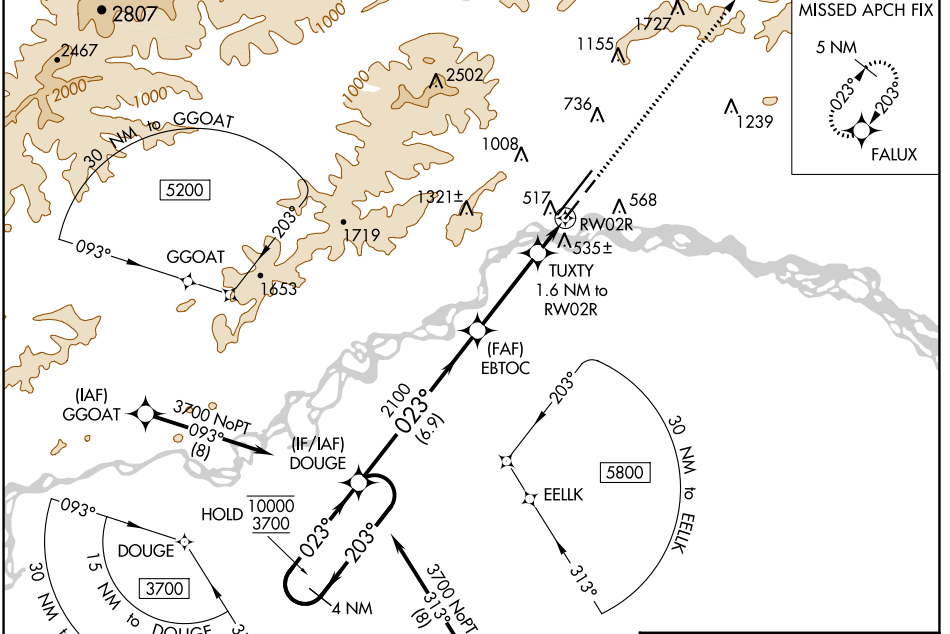

WAAS CH 53612 W02A	APP CRS 023°	Rwy ldg 4510 TDZE 433 Apt Elev 439
--	------------------------	---

RNAV (GPS) RWY 2R

FAIRBANKS INTL (FAI) (PAFA)

RNP APCH - GPS.		FAIRBANKS APP CON		FAIRBANKS TOWER		GND CON	CLNC DEL
<p>⚠ Circling NA west of Rwy 2L-20R. Circling NA to Rws 2W and 20W. -29°C Rwy 2R helicopter visibility reduction below ¾ SM NA. For uncompensated Baro-VNAV systems, LNAV/VNAV NA below -21°C or above 54°C.</p>		<p>124.4 125.35 363.2</p>		<p>118.3 257.8</p>		121.9	127.6

CATEGORY	A	B	C	D
LPV DA		683-7/8	250 (300-7/8)	
LNAV/VNAV DA		731-1	298 (300-1)	
LNAV MDA		800-1	367 (400-1)	
C CIRCLING	880-1 441 (500-1)	900-1 461 (500-1)	900-1½ 461 (500-1½)	1020-2 581 (600-2)

AK, 26 DEC 2024 to 20 FEB 2025

AK, 26 DEC 2024 to 20 FEB 2025