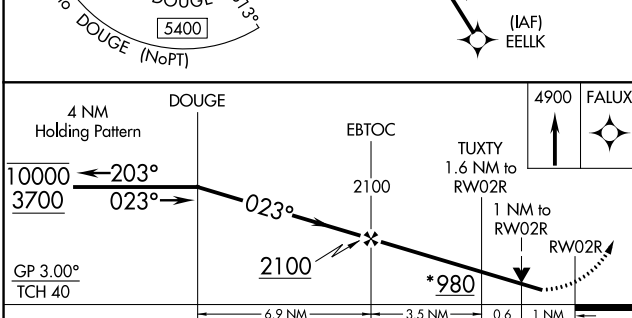

WAAS CH 53612 W02A	APP CRS 023°	Rwy ldg 4510 TDZE 433 Apt Elev 439
--	------------------------	---

RNAV (GPS) RWY 2R

FAIRBANKS INTL (FAI) (PAFA)

RNP APCH - GPS.		FAIRBANKS APP CON		FAIRBANKS TOWER		GND CON	CLNC DEL
<p>⚠ Circling NA west of Rwy 2L-20R. Circling NA to Rws 2W and 20W. -29°C Rwy 2R helicopter visibility reduction below ¾ SM NA. For uncompensated Baro-VNAV systems, LNAV/VNAV NA below -21°C or above 54°C.</p>		<p>124.4 125.35 363.2</p>		<p>118.3 257.8</p>		121.9	127.6

CATEGORY	A	B	C	D
LPV DA		683-7/8	250 (300-7/8)	
LNAV/VNAV DA		731-1	298 (300-1)	
LNAV MDA		800-1	367 (400-1)	
C CIRCLING	880-1 441 (500-1)	900-1 461 (500-1)	900-1½ 461 (500-1½)	1020-2 581 (600-2)

AK, 26 DEC 2024 to 20 FEB 2025