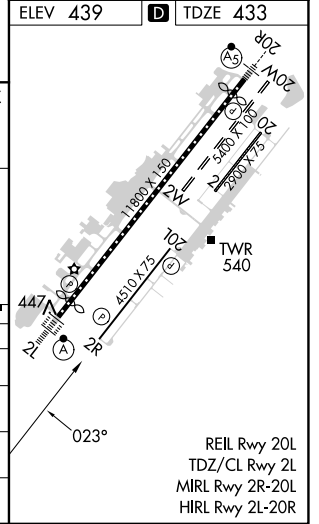

WAAS CH 53612 W02A	APP CRS 023°	Rwy ldg 4510 TDZE 433 Apt Elev 439
--	------------------------	---

RNAV (GPS) RWY 2R

FAIRBANKS INTL (FAI) (PAFA)

RNP APCH - GPS.		FAIRBANKS APP CON		FAIRBANKS TOWER		GND CON	CLNC DEL
<p>⚠ Circling NA west of Rwy 2L-20R. Circling NA to Rws 2W and 20W. -29°C Rwy 2R helicopter visibility reduction below ¾ SM NA. For uncompensated Baro-VNAV systems, LNAV/VNAV NA below -21°C or above 54°C.</p>		<p>124.4 125.35 363.2</p>		<p>118.3 257.8</p>		121.9	127.6

CATEGORY	A	B	C	D
LPV DA		683-7/8	250 (300-7/8)	
LNAV/VNAV DA		731-1	298 (300-1)	
LNAV MDA		800-1	367 (400-1)	
C CIRCLING	880-1 441 (500-1)	900-1 461 (500-1)	900-1½ 461 (500-1½)	1020-2 581 (600-2)

AK, 26 DEC 2024 to 20 FEB 2025