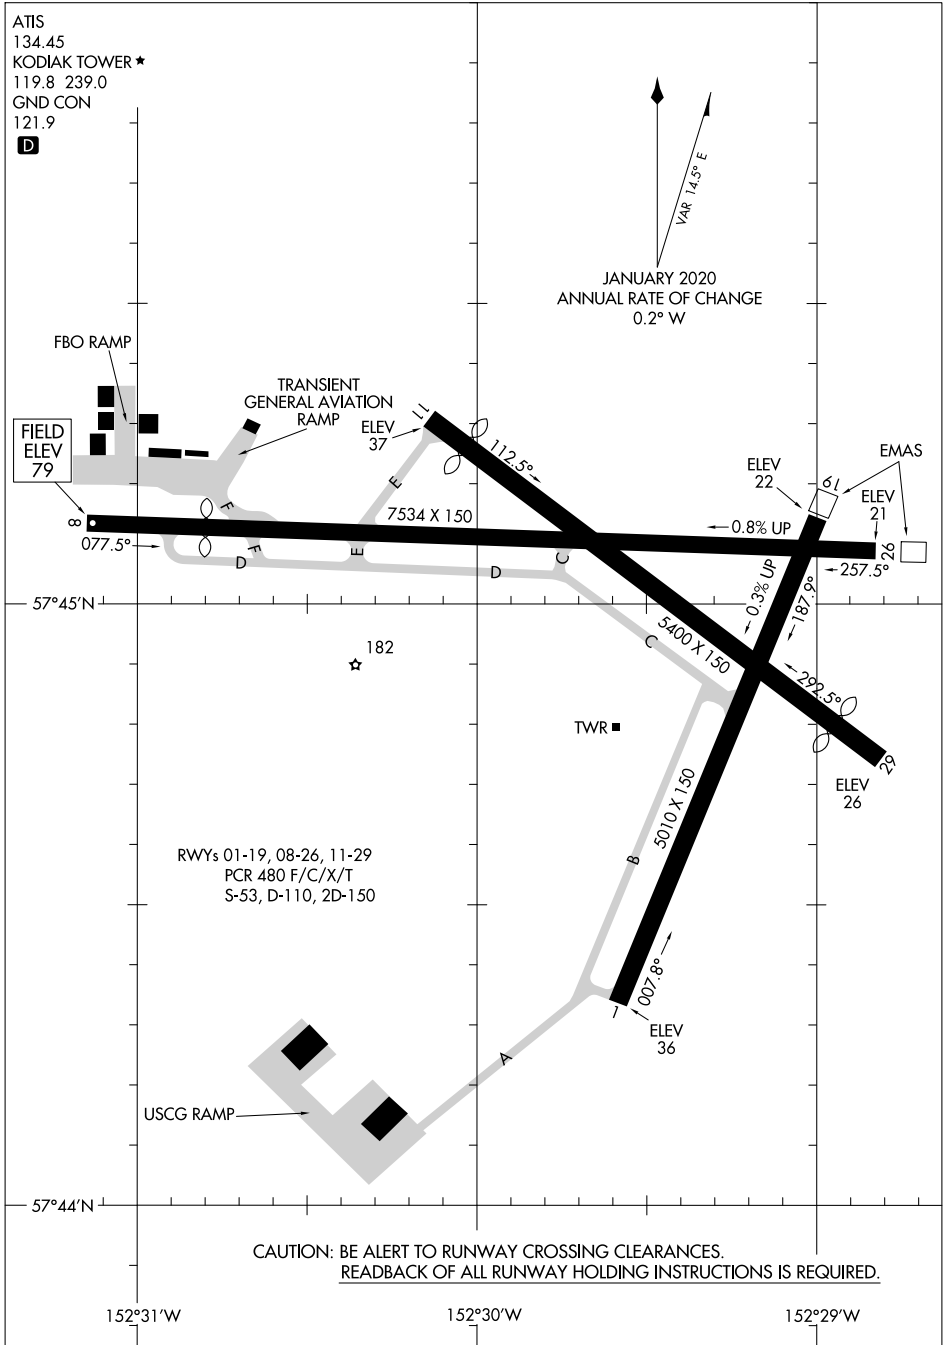

# AIRPORT DIAGRAM

AL-1238 (FAA)

KODIAK (ADQ)(PADQ)  
KODIAK, ALASKA

ATIS  
134.45  
KODIAK TOWER ★  
119.8 239.0  
GND CON  
121.9  
D

VAR 14.5° E  
JANUARY 2020  
ANNUAL RATE OF CHANGE  
0.2° W

AK, 26 DEC 2024 to 20 FEB 2025

AK, 26 DEC 2024 to 20 FEB 2025

CAUTION: BE ALERT TO RUNWAY CROSSING CLEARANCES.  
READBACK OF ALL RUNWAY HOLDING INSTRUCTIONS IS REQUIRED.