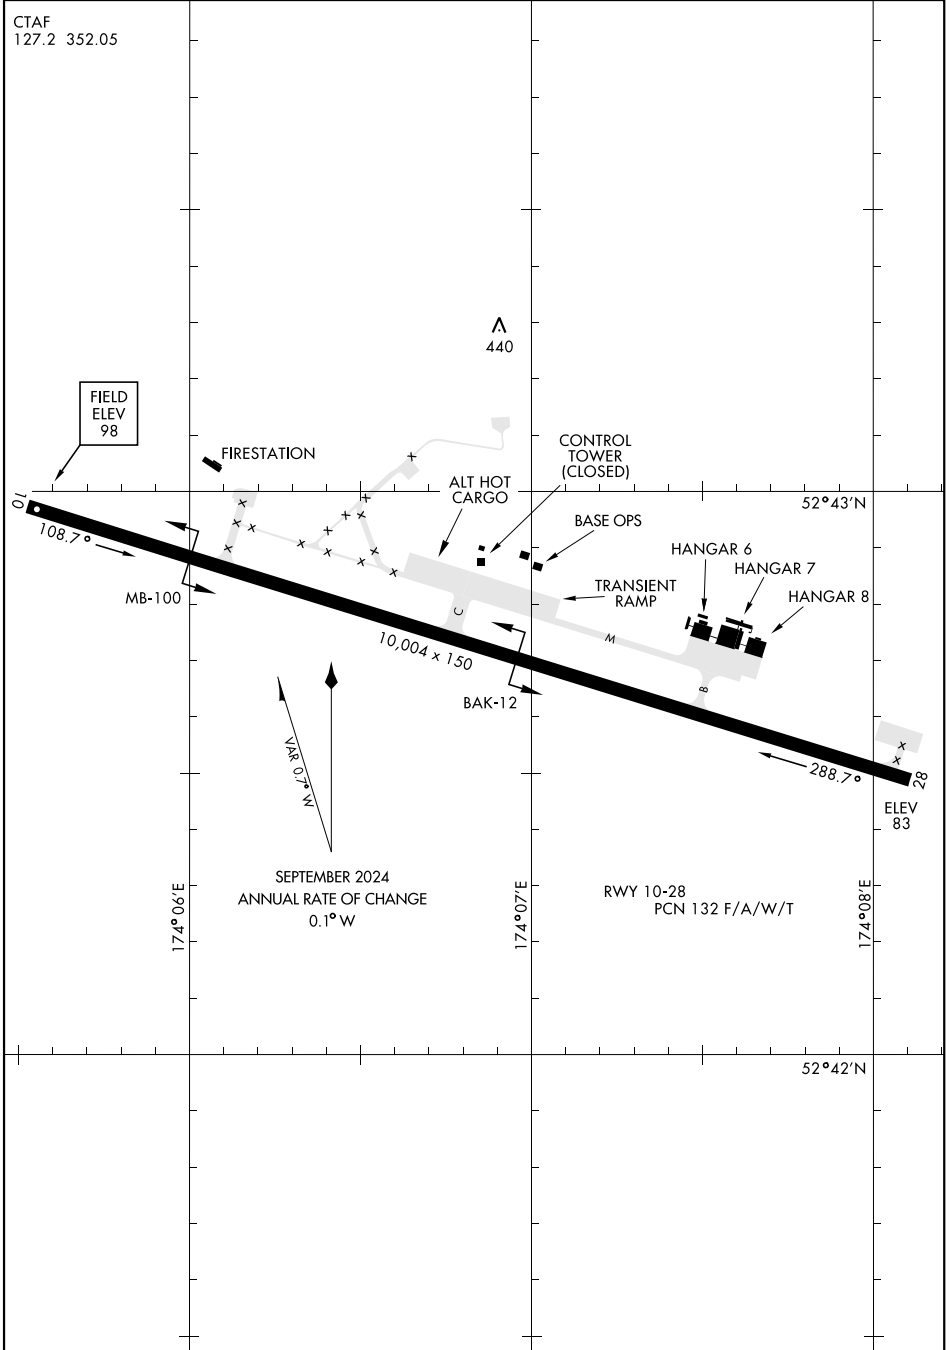

24305

AIRPORT DIAGRAM

[USAF]

EARECKSON AS (PASY)

SHEMYA ISLAND, ALASKA

CTAF
127.2 352.05

AK, 26 DEC 2024 to 20 FEB 2025

AK, 26 DEC 2024 to 20 FEB 2025

AIRPORT DIAGRAM

SHEMYA ISLAND, ALASKA

EARECKSON AS (PASY)