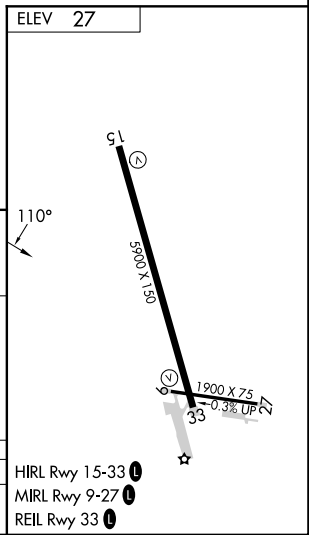

RNAV (GPS)-A
UNALAKLEET (UNK)(PAUN)

APP CRS 110°	Rwy Idg TDZE Apt Elev	N/A N/A 27
------------------------	-----------------------------	---------------------------------------

<p>▽ ▲</p> <p>Circling to Rwy 9 NA at night. Circling NA east of Rwy 15-33. DME/DME RNP-0.3 NA.</p>	<p>MISSED APPROACH: Climbing right turn to 3000 direct EARMI and hold.</p>
---	--

AWOS-3P 132.25	ANCHORAGE CENTER 135.7 335.5	NOME RADIO 122.3	CTAF 123.0
--------------------------	--	----------------------------	----------------------

CATEGORY	A	B	C	D
CIRCLING	400-1 373 (400-1)	700-1 673 (700-1)	700-2 673 (700-2)	860-2¾ 833 (900-2¾)