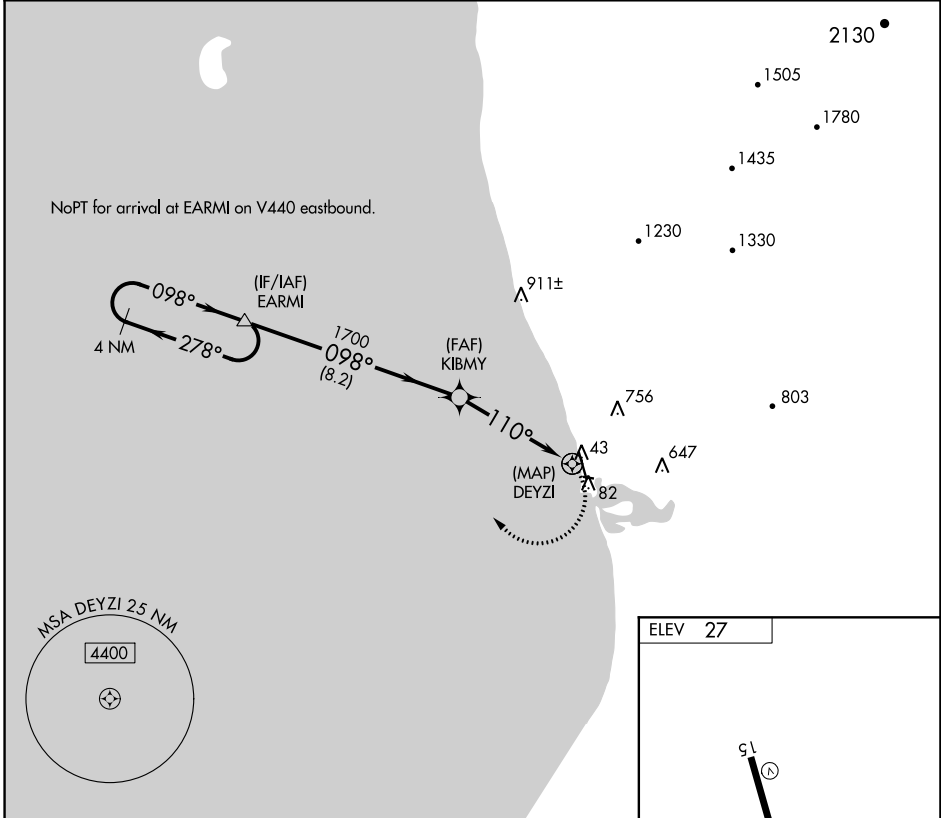

RNAV (GPS)-A
UNALAKLEET (UNK)(PAUN)

APP CRS 110°	Rwy Idg TDZE Apt Elev	N/A N/A 27
------------------------	-----------------------------	---------------------------------------

<p>▽ ▲</p> <p>Circling to Rwy 9 NA at night. Circling NA east of Rwy 15-33. DME/DME RNP-0.3 NA.</p>	<p>MISSED APPROACH: Climbing right turn to 3000 direct EARMI and hold.</p>
---	--

AWOS-3P 132.25	ANCHORAGE CENTER 135.7 335.5	NOME RADIO 122.3	CTAF 123.0
--------------------------	--	----------------------------	----------------------

CATEGORY	A	B	C	D
CIRCLING	400-1 373 (400-1)	700-1 673 (700-1)	700-2 673 (700-2)	860-2¾ 833 (900-2¾)

HIRL Rwy 15-33 **①**
MIRL Rwy 9-27 **①**
REIL Rwy 33 **①**

AK, 26 DEC 2024 to 20 FEB 2025

AK, 26 DEC 2024 to 20 FEB 2025