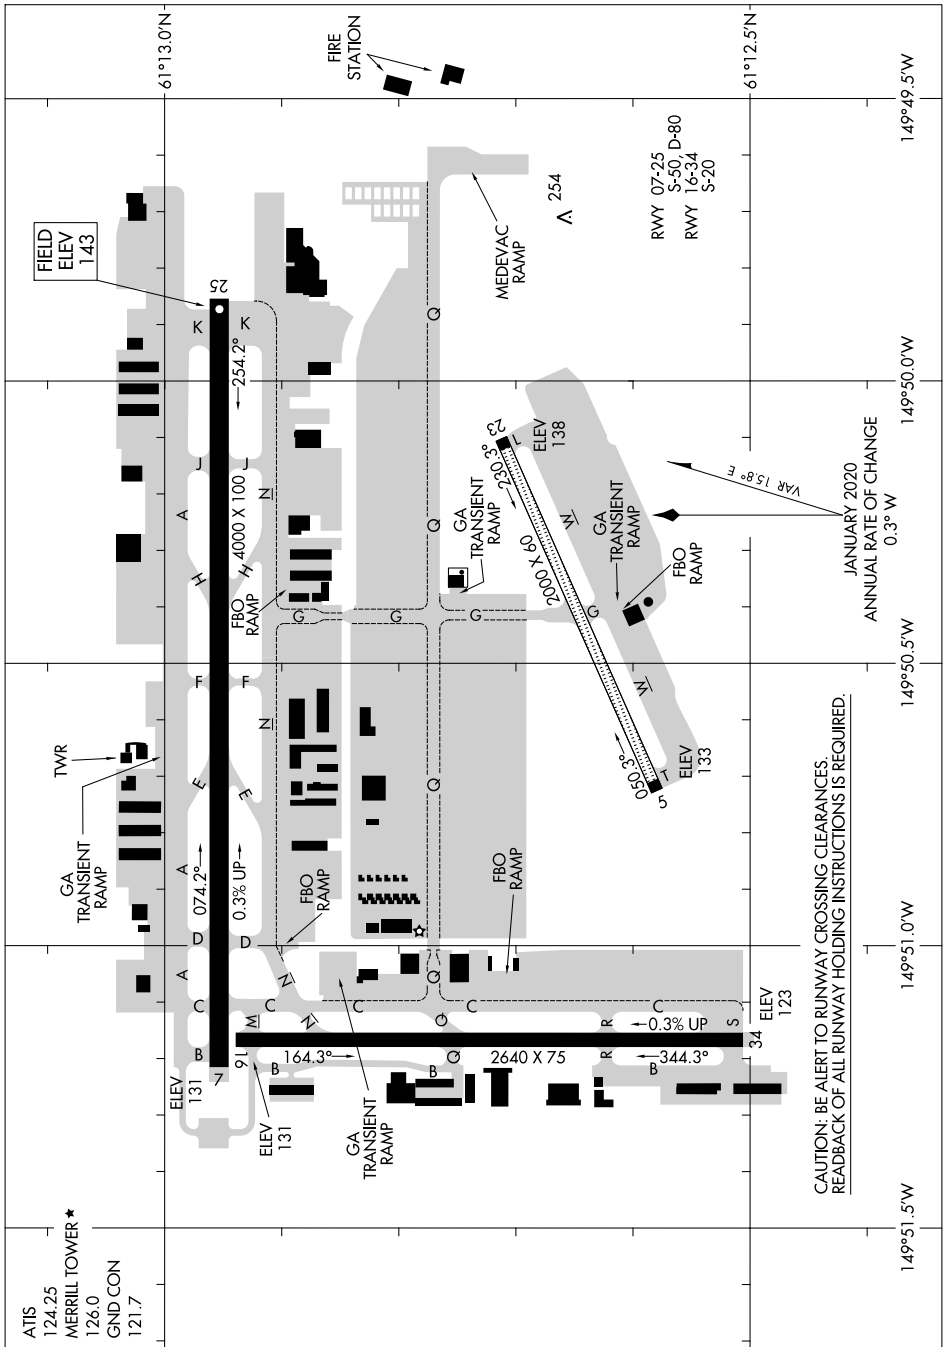

AIRPORT DIAGRAM

AL-1522 (FAA)

MERRILL FLD (MRI)(PAMR)

ANCHORAGE, ALASKA

AK, 26 DEC 2024 to 20 FEB 2025

AK, 26 DEC 2024 to 20 FEB 2025

AIRPORT DIAGRAM

ANCHORAGE, ALASKA

MERRILL FLD (MRI)(PAMR)