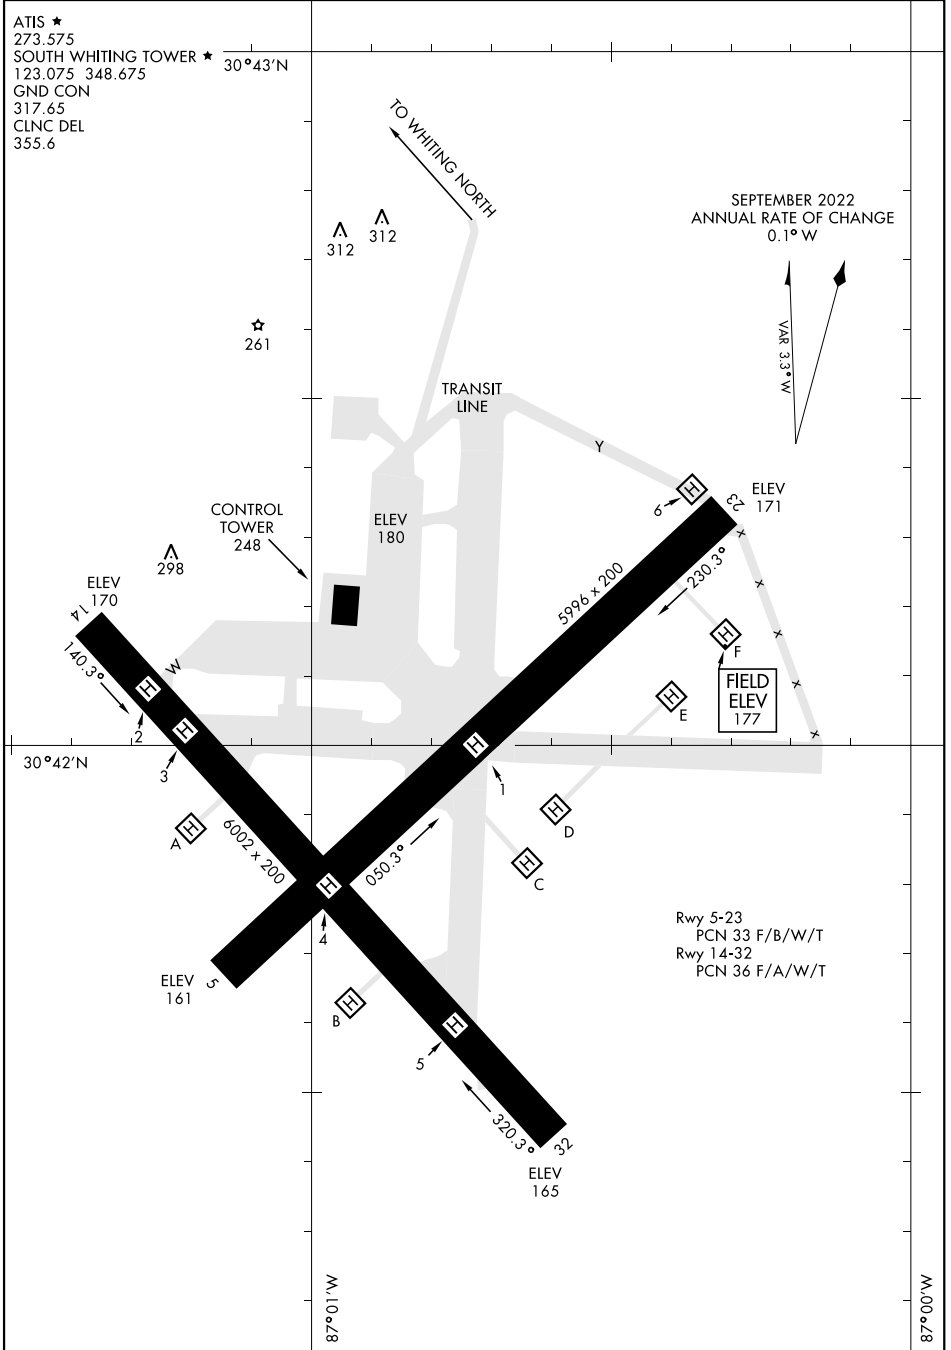

AIRPORT DIAGRAM

AL-1909 [USN]

WHITING FLD NAS - SOUTH (KNDZ)

MILTON, FLORIDA

ATIS ★
 273.575
 SOUTH WHITING TOWER ★ 30°43'N
 123.075 348.675
 GND CON
 317.65
 CLNC DEL
 355.6

SE-3, 26 DEC 2024 to 23 JAN 2025

SE-3, 26 DEC 2024 to 23 JAN 2025

AIRPORT DIAGRAM

MILTON, FLORIDA
WHITING FLD NAS - SOUTH (KNDZ)