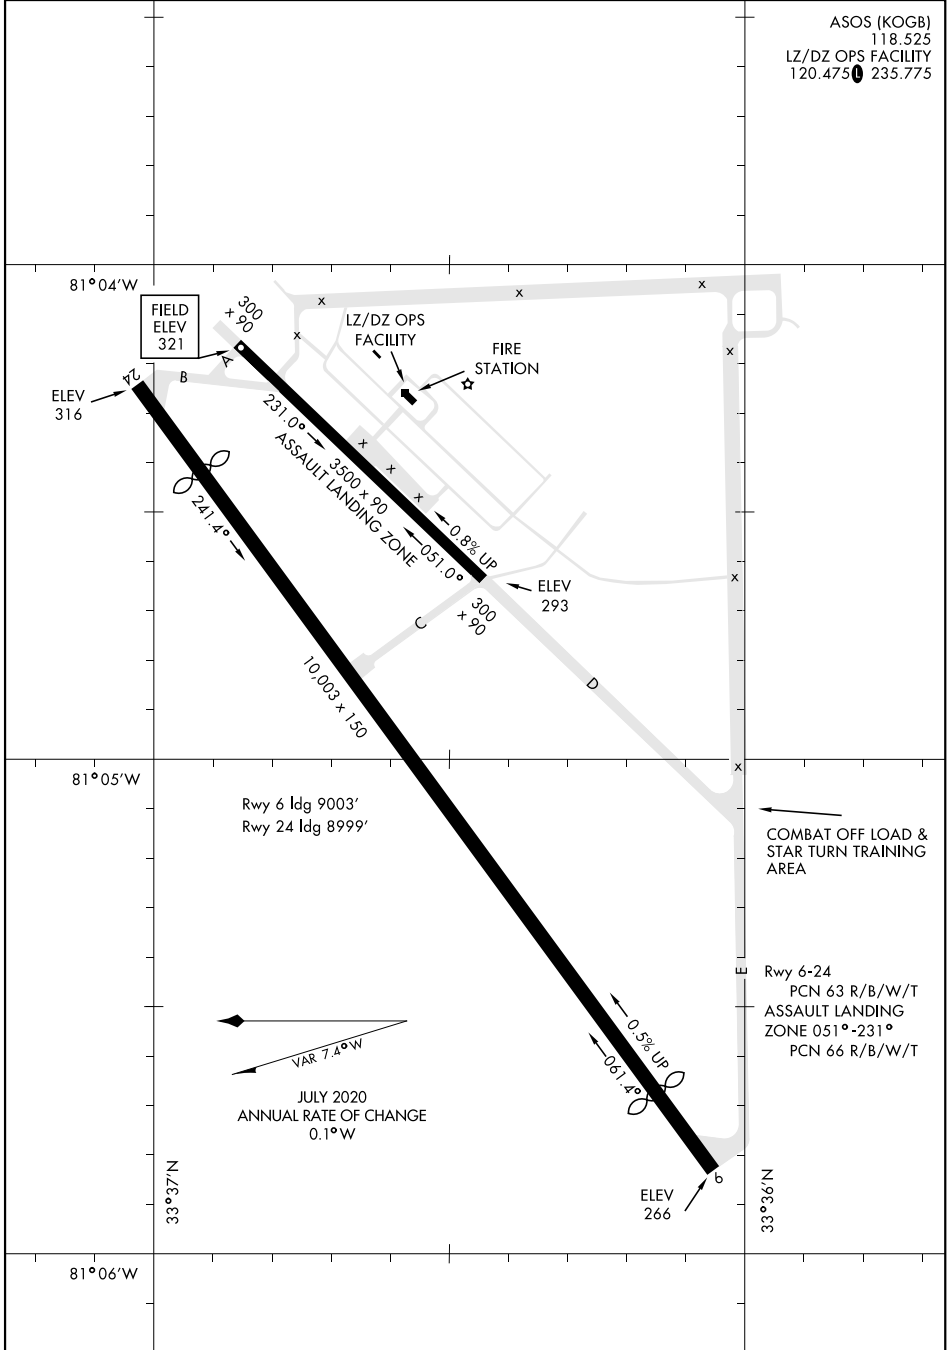

AIRPORT DIAGRAM

AFD-3017 [USAF]

NORTH AF AUX (KXNO)

NORTH, SOUTH CAROLINA

ASOS (K0GB)
 118.525
 LZ/DZ OPS FACILITY
 120.475 235.775

SE-2, 26 DEC 2024 to 23 JAN 2025

SE-2, 26 DEC 2024 to 23 JAN 2025

AIRPORT DIAGRAM

NORTH, SOUTH CAROLINA

NORTH AF AUX (KXNO)