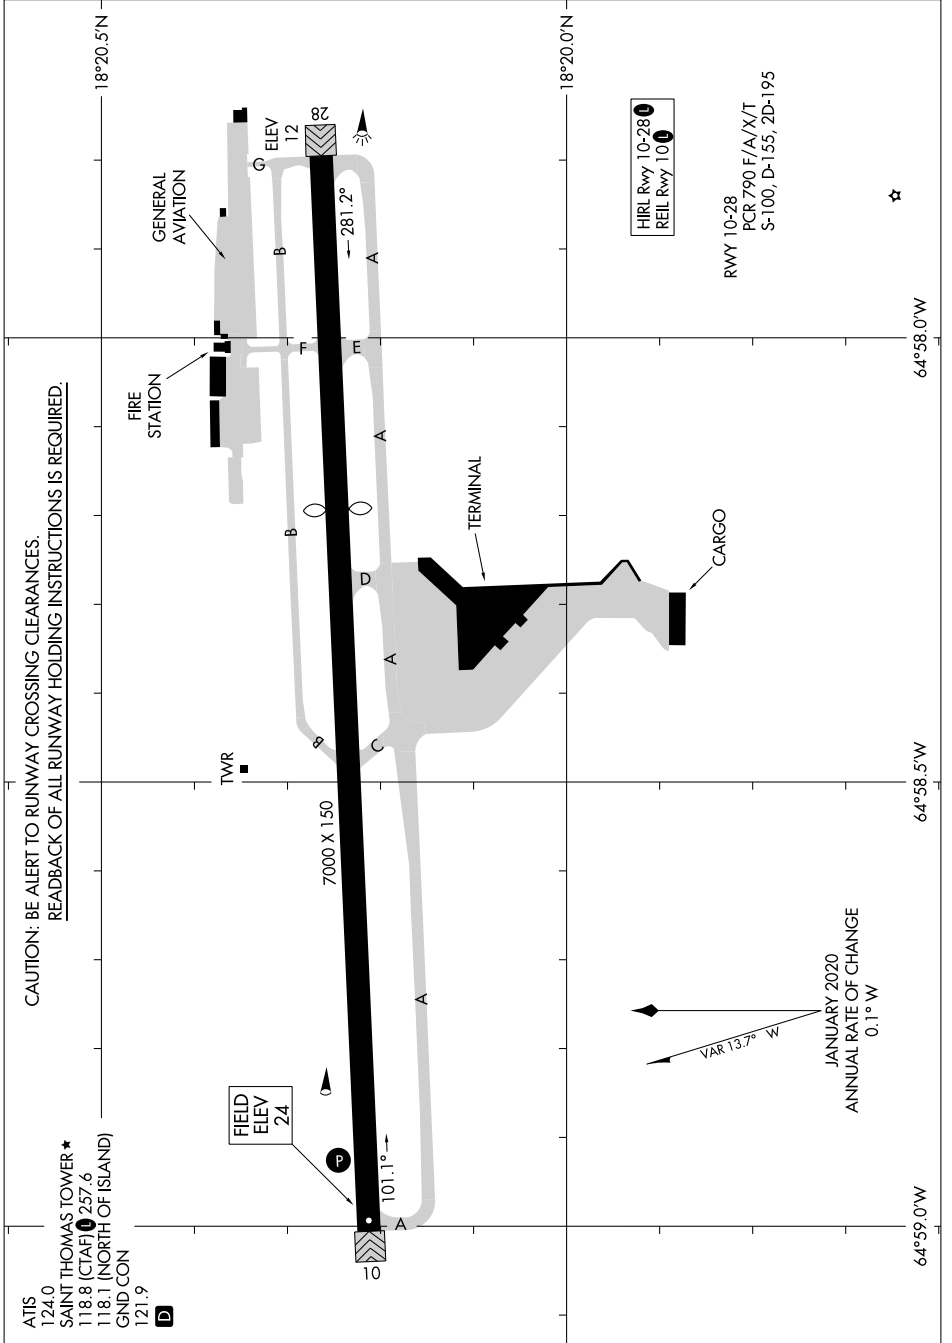

AIRPORT DIAGRAM

AL-5005 (FAA)

CYRILE KING (STT)
CHARLOTTE AMALIE, VIRGIN ISLANDS

SE-3, 26 DEC 2024 to 23 JAN 2025

FIELD
ELEV
24

HIRL Rwy 10-28
REIL Rwy 10

Rwy 10-28
PCR 790 F/A/X/T
S-100, D-155, 2D-195

CAUTION: BE ALERT TO RUNWAY CROSSING CLEARANCES.
READBACK OF ALL RUNWAY HOLDING INSTRUCTIONS IS REQUIRED.

AIRPORT DIAGRAM

CHARLOTTE AMALIE, VIRGIN ISLANDS
CYRILE KING (STT)

SE-3, 26 DEC 2024 to 23 JAN 2025