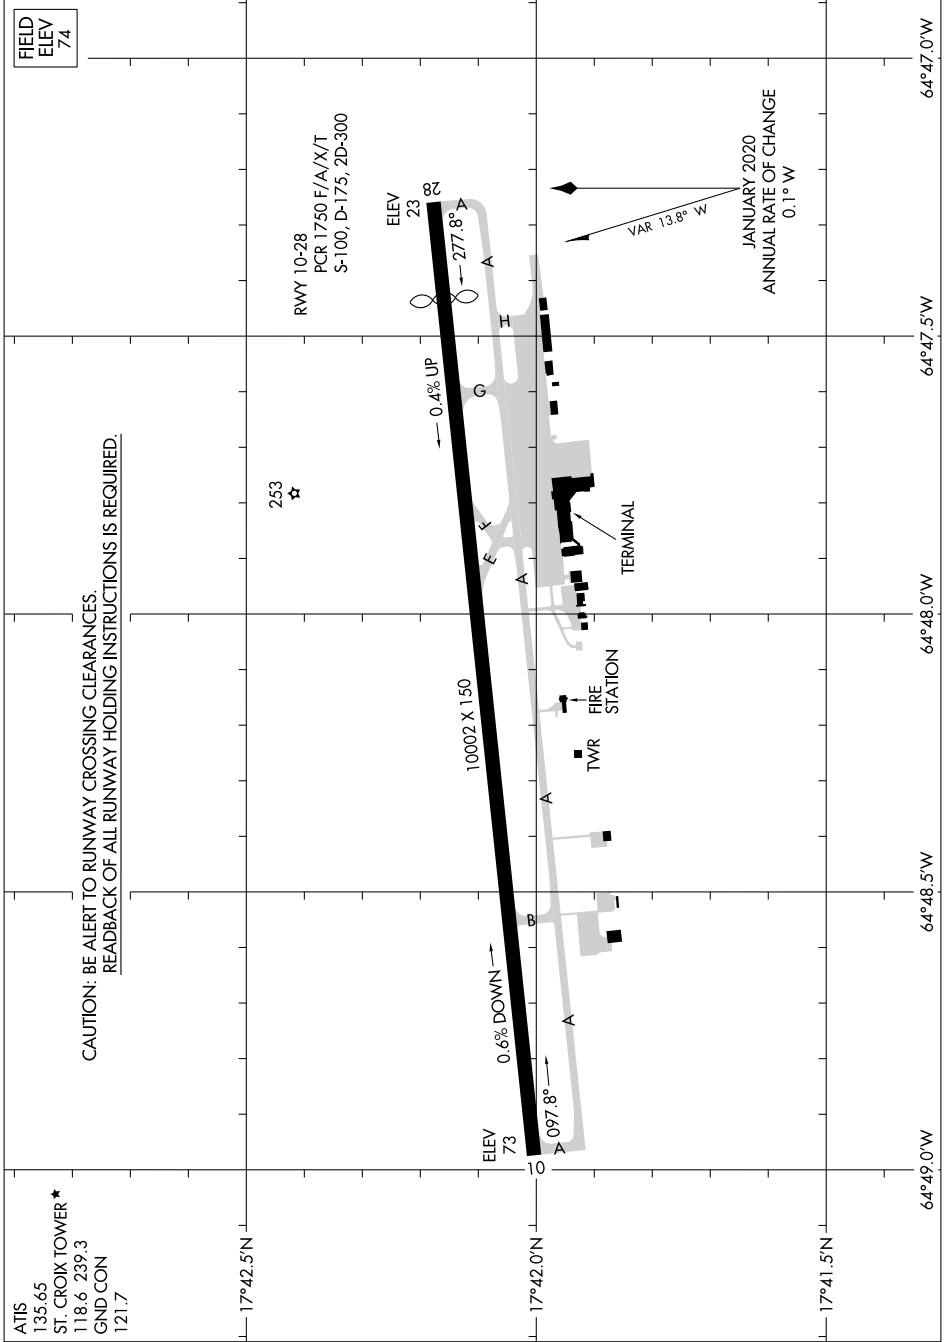

24305

# AIRPORT DIAGRAM

AL-5008 (FAA)

HENRY E ROHLSSEN (STX)(TISX)  
CHRISTIANSTED, ST. CROIX, VIRGIN ISLANDS

SE-3, 26 DEC 2024 to 23 JAN 2025

ATIS  
135.65  
ST. CROIX TOWER ★  
118.6 239.3  
GND CON  
121.7

AIRPORT DIAGRAM  
24305

CHRISTIANSTED, ST. CROIX, VIRGIN ISLANDS  
HENRY E ROHLSSEN (STX)(TISX)

SE-3, 26 DEC 2024 to 23 JAN 2025