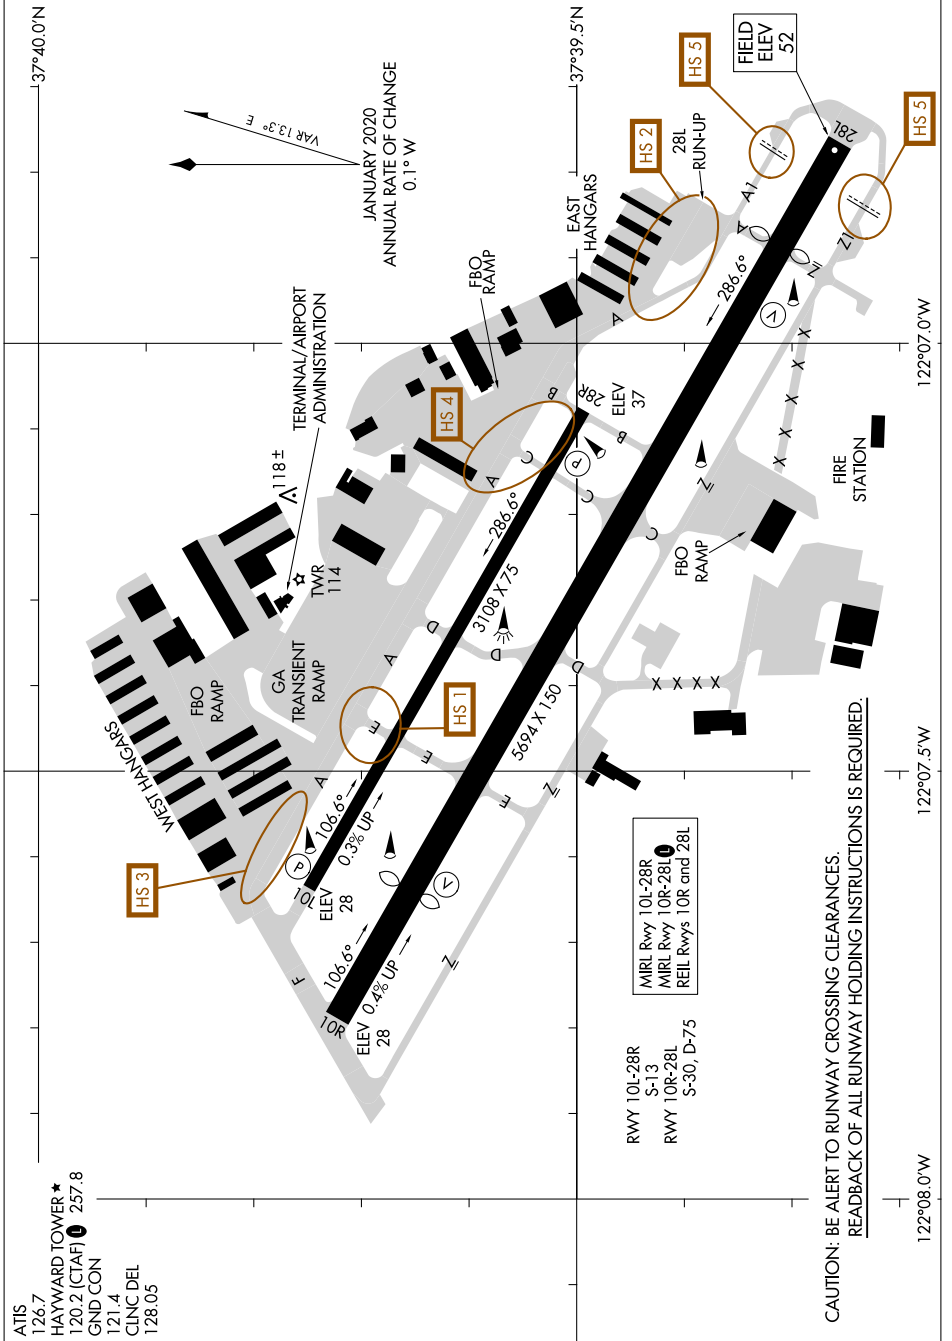

# AIRPORT DIAGRAM

AL-5015 (FAA)

HAYWARD EXEC (HWD)  
HAYWARD, CALIFORNIA

SW-2, 26 DEC 2024 to 23 JAN 2025

SW-2, 26 DEC 2024 to 23 JAN 2025

# AIRPORT DIAGRAM

HAYWARD, CALIFORNIA  
HAYWARD EXEC (HWD)