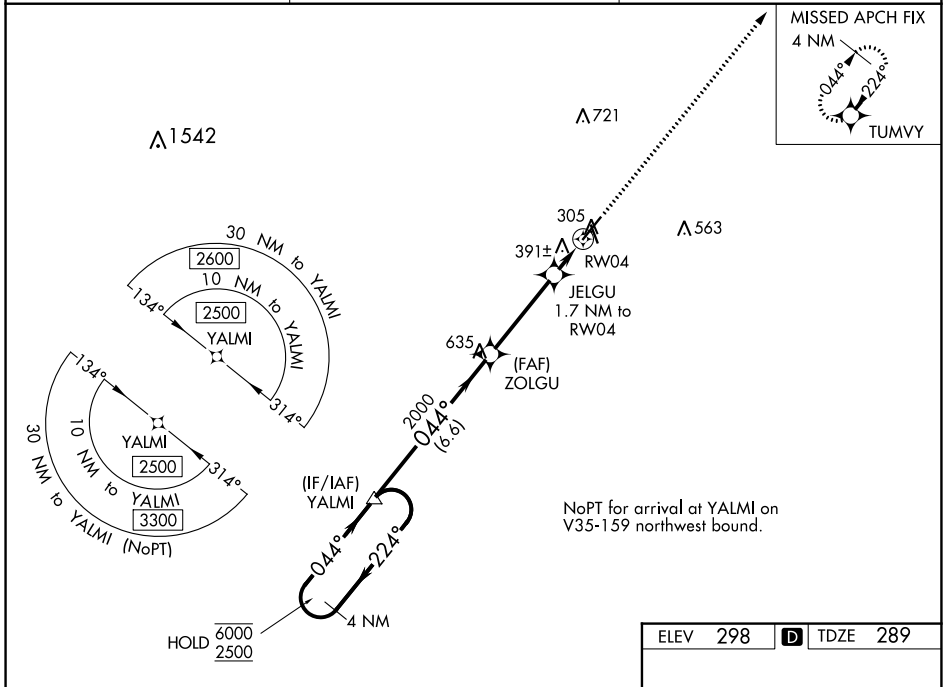

WAAS CH 82603 W04A	APP CRS 044°	Rwy Idg TDZE Apt Elev	6000 289 298
--	------------------------	-----------------------------	---

RNAV (GPS) RWY 4

MOULTRIE MUNI (MGR)

RNP APCH.	MISSED APPROACH: Climb to 2500 direct TUMVY and hold.
<p>⚠ Circling Rwy 16 NA at night. For uncompensated Baro-VNAV systems, LNAV/VNAV NA below -15°C or above 54°C.</p>	

AWOS-3PT 118.925	VALDOSTA APP CON ★ 126.6 285.6	UNICOM 122.8 (CTAF) 0
----------------------------	--	---------------------------------

CATEGORY	A	B	C	D
LPV DA		539-1	250 (300-1)	
LNNAV/VNAV DA		552-1	263 (300-1)	
LNNAV MDA		660-1	371 (400-1)	
C CIRCLING	720-1 422 (500-1)	760-1 462 (500-1)	860-1½ 562 (600-1½)	1080-2½ 782 (800-2½)

SE-4, 26 DEC 2024 to 23 JAN 2025

SE-4, 26 DEC 2024 to 23 JAN 2025