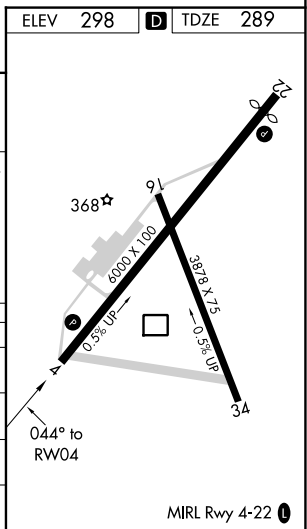

WAAS CH 82603 W04A	APP CRS 044°	Rwy Idg TDZE Apt Elev	6000 289 298

RNAV (GPS) RWY 4

MOULTRIE MUNI (MGR)

RNP APCH.	MISSED APPROACH: Climb to 2500 direct TUMVY and hold.
⚠ Circling Rwy 16 NA at night. For uncompensated Baro-VNAV systems, LNAV/VNAV NA below -15°C or above 54°C.	

AWOS-3PT 118.925	VALDOSTA APP CON ★ 126.6 285.6	UNICOM 122.8 (CTAF) 0

CATEGORY	A	B	C	D
LPV DA		539-1	250 (300-1)	
LNNAV/VNAV DA		552-1	263 (300-1)	
LNNAV MDA		660-1	371 (400-1)	
C CIRCLING	720-1 422 (500-1)	760-1 462 (500-1)	860-1½ 562 (600-1½)	1080-2½ 782 (800-2½)

SE-4, 26 DEC 2024 to 23 JAN 2025

SE-4, 26 DEC 2024 to 23 JAN 2025