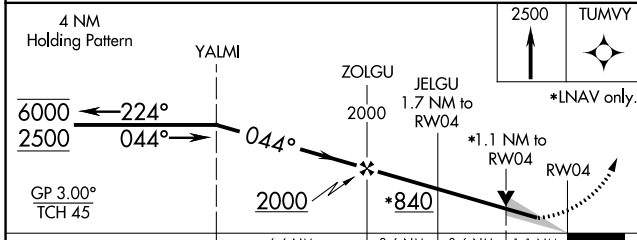

WAAS CH 82603 W04A	APP CRS 044°	Rwy Idg TDZE Apt Elev	6000 289 298

RNAV (GPS) RWY 4

MOULTRIE MUNI (MGR)

RNP APCH.	MISSED APPROACH: Climb to 2500 direct TUMVY and hold.
⚠ Circling Rwy 16 NA at night. For uncompensated Baro-VNAV systems, LNAV/VNAV NA below -15°C or above 54°C.	

AWOS-3PT 118.925	VALDOSTA APP CON ★ 126.6 285.6	UNICOM 122.8 (CTAF) 0

CATEGORY	A	B	C	D
LPV DA		539-1	250 (300-1)	
LNNAV/VNAV DA		552-1	263 (300-1)	
LNNAV MDA		660-1	371 (400-1)	
C CIRCLING	720-1 422 (500-1)	760-1 462 (500-1)	860-1½ 562 (600-1½)	1080-2½ 782 (800-2½)

SE-4, 26 DEC 2024 to 23 JAN 2025

SE-4, 26 DEC 2024 to 23 JAN 2025