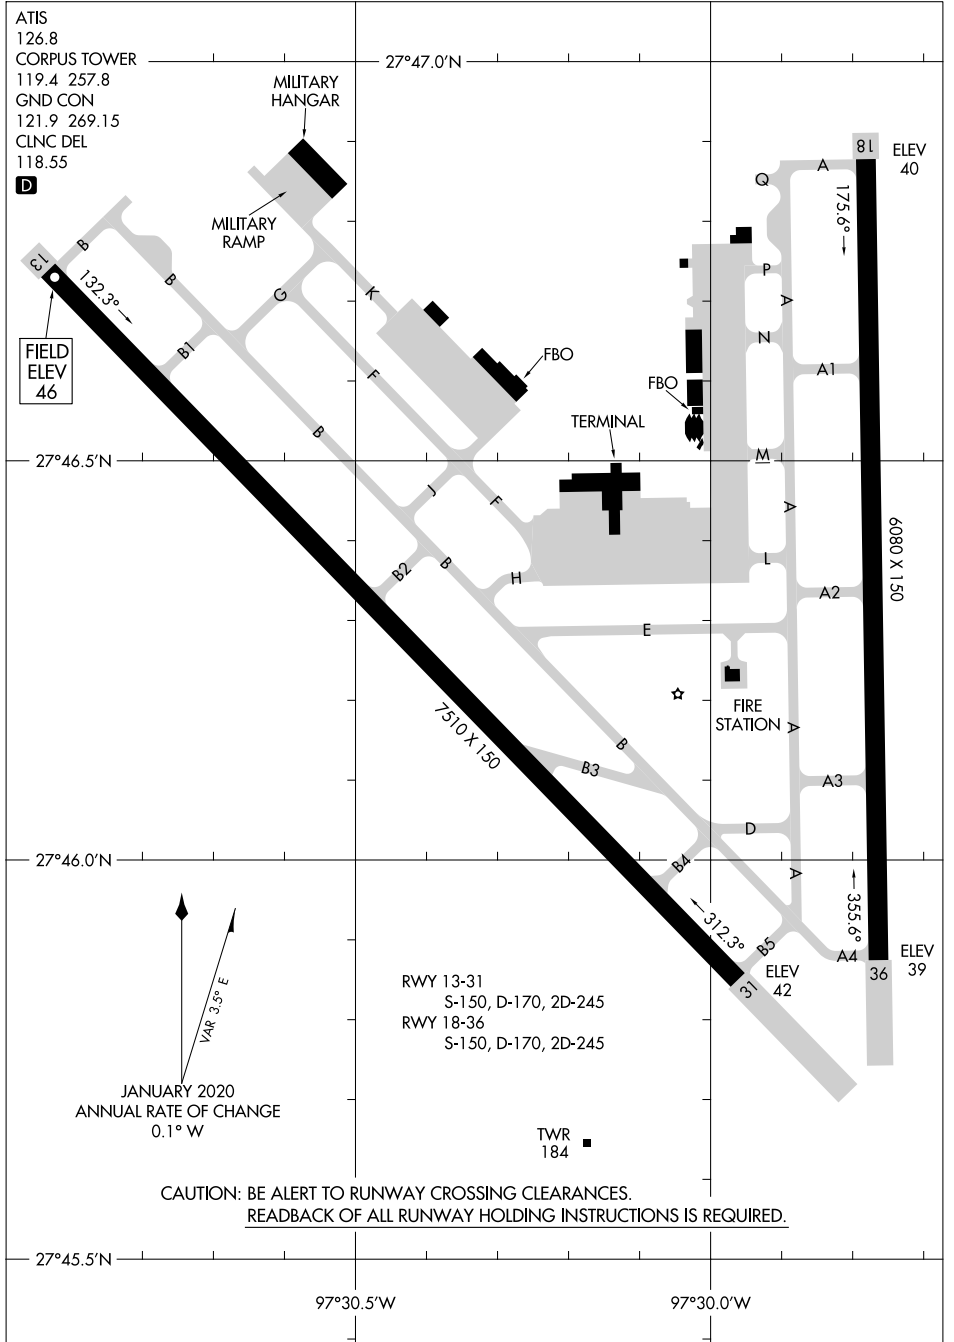

20086

AIRPORT DIAGRAM

AL-5032 (FAA)

CORPUS CHRISTI INTL (CRP)
CORPUS CHRISTI, TEXAS

AIRPORT DIAGRAM
20086

CORPUS CHRISTI, TEXAS
CORPUS CHRISTI INTL (CRP)