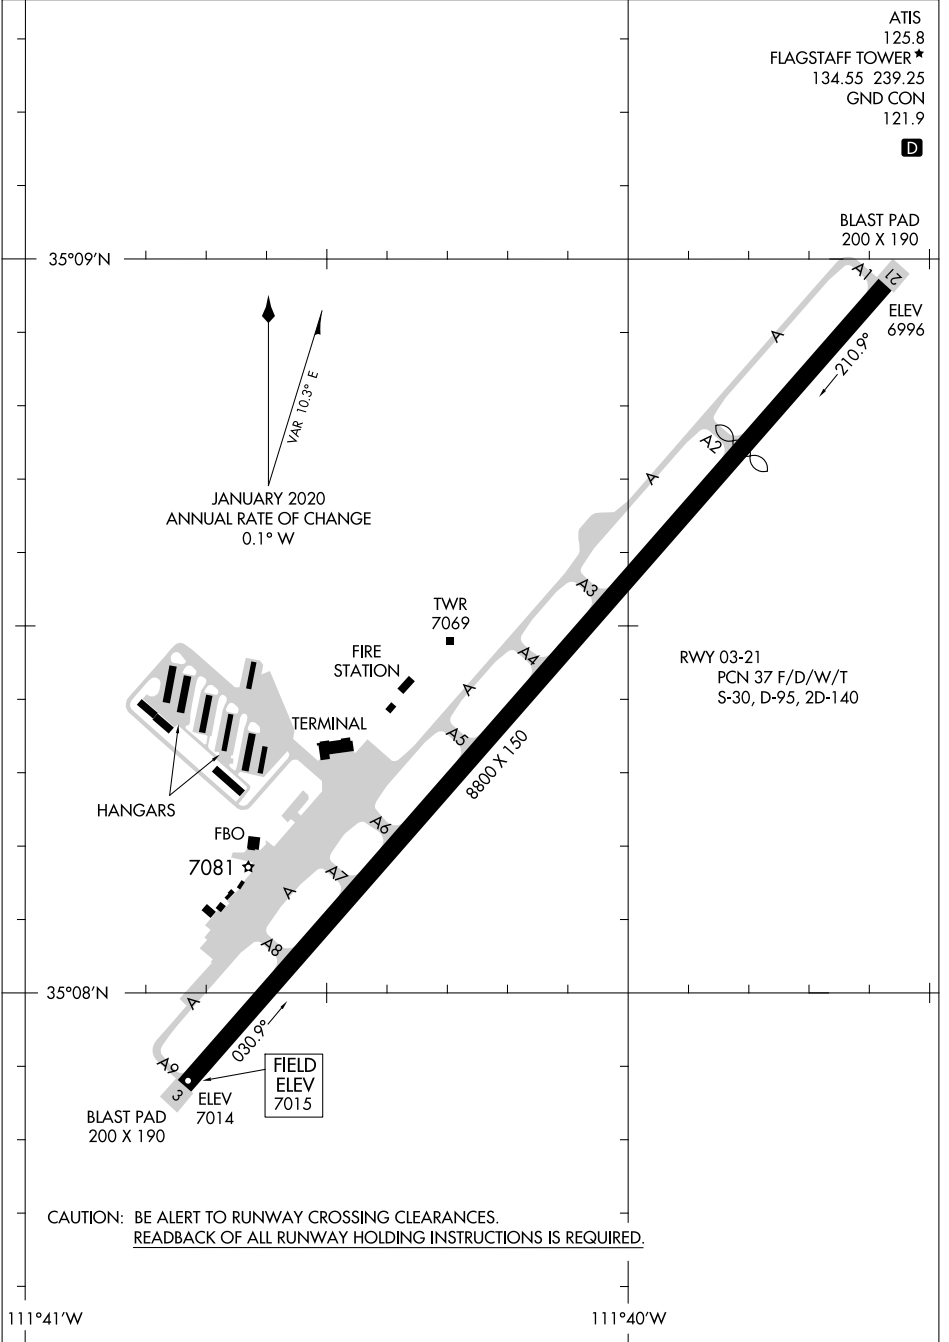

AIRPORT DIAGRAM

AL-5034 (FAA)

FLAGSTAFF PULLIAM (F'L G)
FLAGSTAFF, ARIZONA

SW-4, 26 DEC 2024 to 23 JAN 2025

SW-4, 26 DEC 2024 to 23 JAN 2025

AIRPORT DIAGRAM

FLAGSTAFF, ARIZONA
FLAGSTAFF PULLIAM (F'L G)