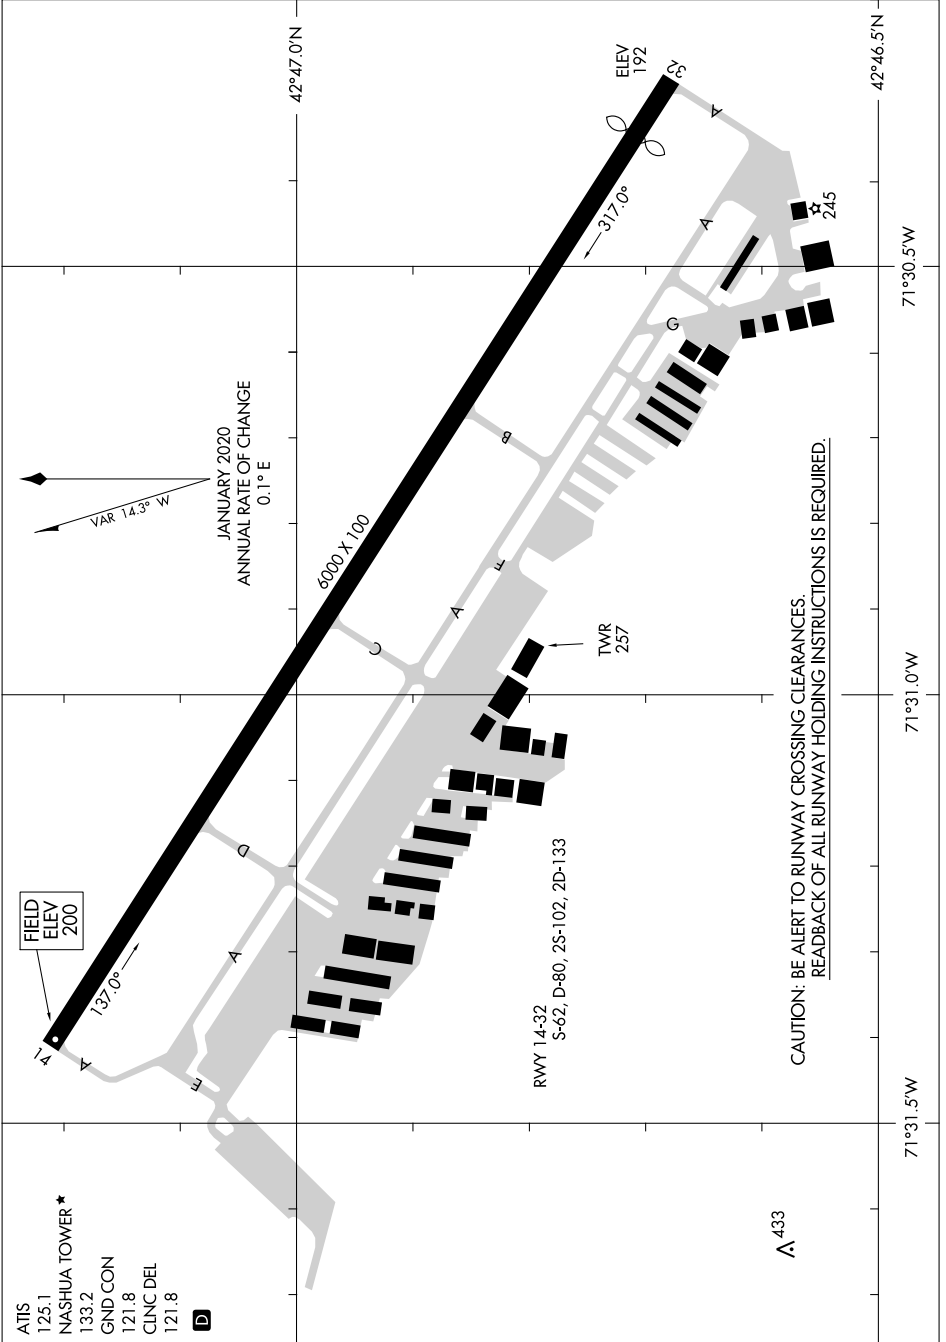

22139

# AIRPORT DIAGRAM

AL-5036 (FAA)

BOIRE FLD (ASH)  
NASHUA, NEW HAMPSHIRE

NE-1, 26 DEC 2024 to 23 JAN 2025

NE-1, 26 DEC 2024 to 23 JAN 2025

# AIRPORT DIAGRAM

22139

NASHUA, NEW HAMPSHIRE  
BOIRE FLD (ASH)