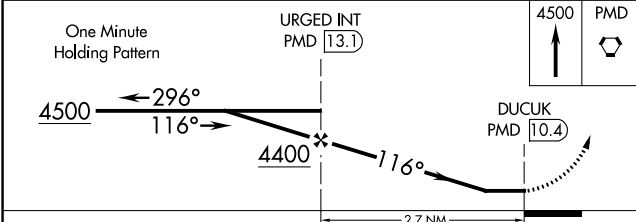

VORTAC PMD 115.55 Chan 102(Y)	APP CRS 116°	Rwy Idg TDZE Apt Elev N/A N/A 2351
---	------------------------	--

VOR-B

GENERAL WM J FOX AIRFIELD (WJF)

MISSSED APPROACH: Climb to 4500 direct PMD VORTAC and hold.

SW-3, 26 DEC 2024 to 23 JAN 2025

SW-3, 26 DEC 2024 to 23 JAN 2025

CATEGORY	A	B	C	D	FAF to MAP 2.7 NM					
CIRCLING	3320-1¼ 969 (1000-1¼)	3320-1½ 969 (1000-1½)	3320-3 969 (1000-3)		Knots	60	90	120	150	180
					Min:Sec	2:42	1:48	1:21	1:05	0:54