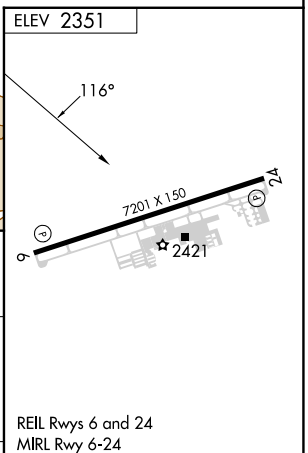

VORTAC PMD 115.55 Chan 102(Y)	APP CRS 116°	Rwy Idg TDZE Apt Elev N/A N/A 2351
---	------------------------	--

VOR-B

GENERAL WM J FOX AIRFIELD (WJF)

MISSSED APPROACH: Climb to 4500 direct PMD VORTAC and hold.

SW-3, 26 DEC 2024 to 23 JAN 2025

SW-3, 26 DEC 2024 to 23 JAN 2025

CATEGORY	A	B	C	D	FAF to MAP 2.7 NM					
CIRCLING	3320-1¼ 969 (1000-1¼)	3320-1½ 969 (1000-1½)	3320-3 969 (1000-3)		Knots	60	90	120	150	180
					Min:Sec	2:42	1:48	1:21	1:05	0:54