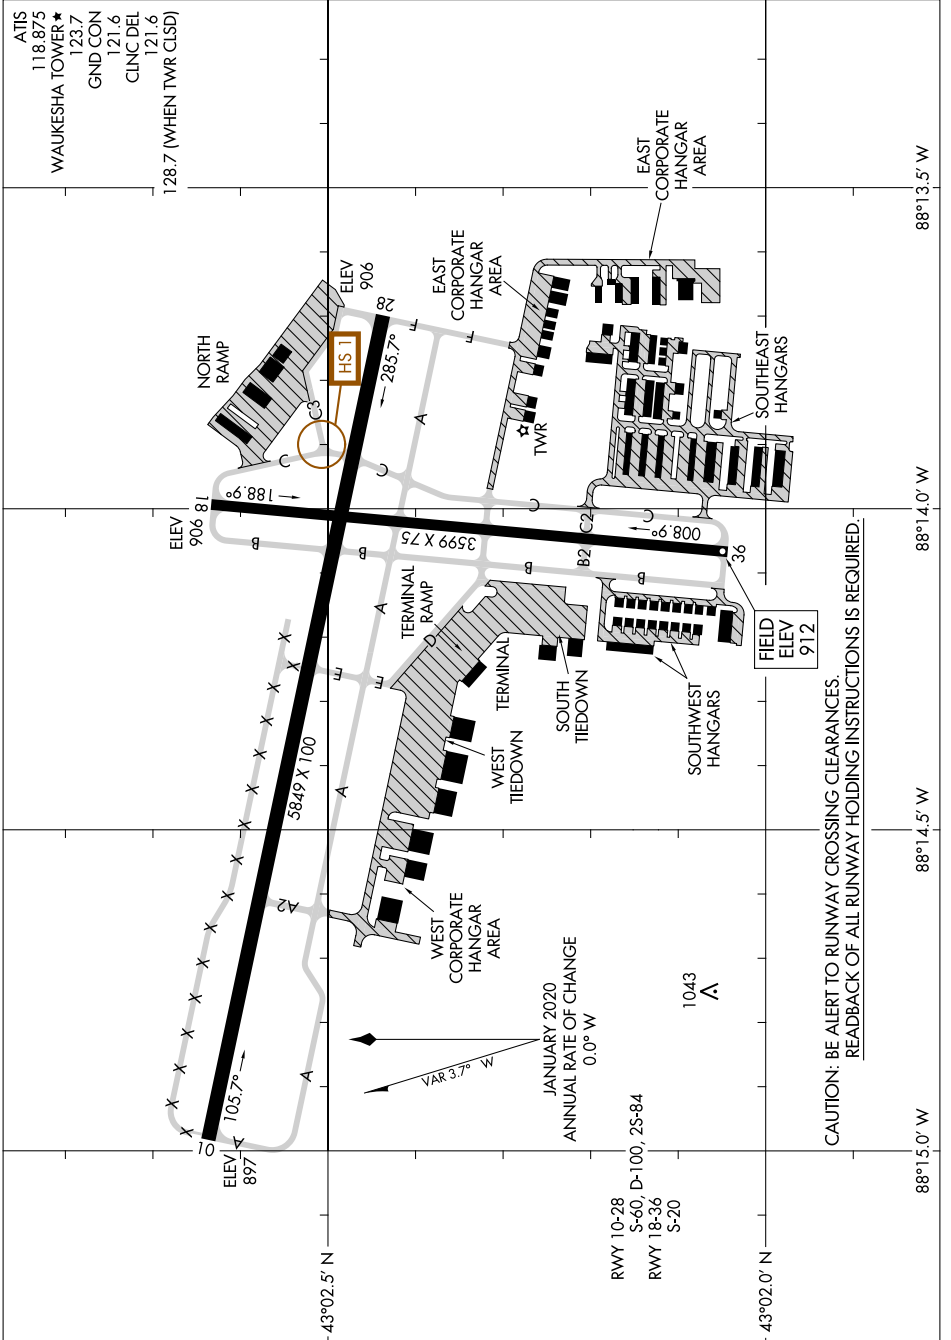

# AIRPORT DIAGRAM

AL-5078 (FAA)

WAUKESHA COUNTY (UES)  
WAUKESHA, WISCONSIN

EC-3, 26 DEC 2024 to 23 JAN 2025

EC-3, 26 DEC 2024 to 23 JAN 2025