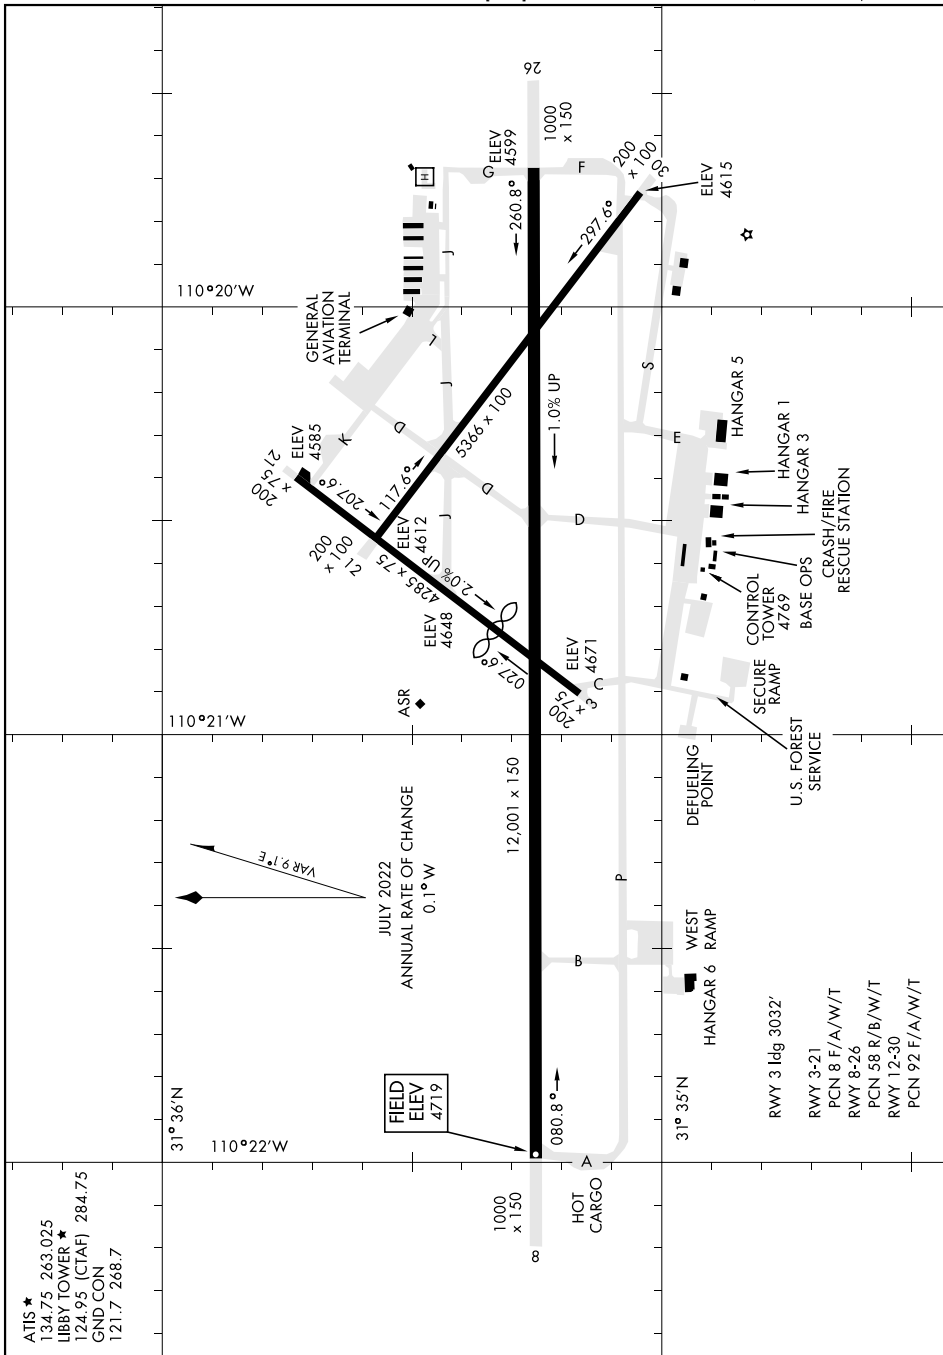

AIRPORT DIAGRAM

AL-5081 [USA]

SW-4, 26 DEC 2024 to 23 JAN 2025

SW-4, 26 DEC 2024 to 23 JAN 2025

AIRPORT DIAGRAM