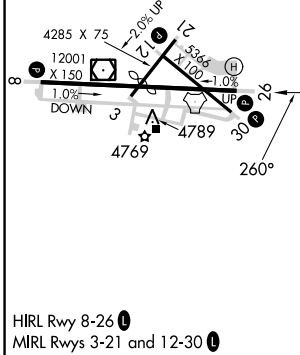

APP CRS	Rwy Idg	12001
260°	TDZE	4629
	Apt Elev	4719

RNAV (GPS) RWY 26

SIERRA VISTA MUNI-LIBBY AAF (FHU)

RNP APCH - GPS.

▽
▲ Circling NA south of runways 8 and 30.

MISSED APPROACH: Climbing right turn to 9500 direct TOMBS and hold, continue climb-in-hold to 9500.

CATEGORY	A	B	C	D
LNAV MDA	5040-1	411 (400-1)	5040-1¼	411 (400-1¼)
CIRCLING	5160-1 441 (500-1)	5180-1 461 (500-1)	5180-1½ 461 (500-1½)	5280-2 561 (600-2)