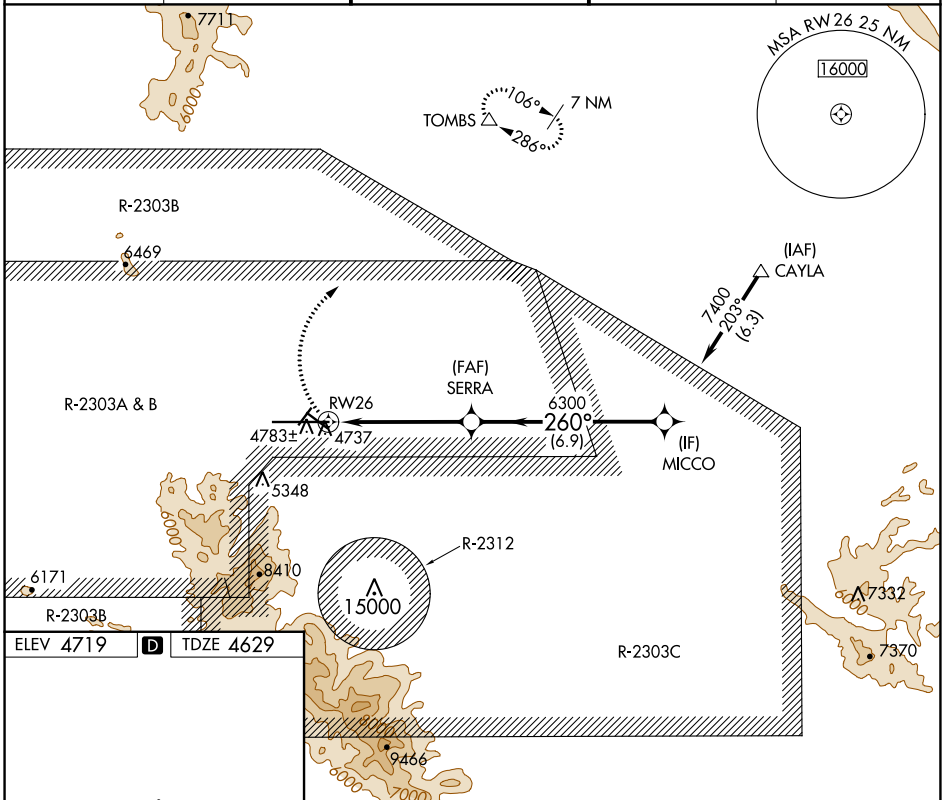

APP CRS	Rwy Idg	12001
260°	TDZE	4629
	Apt Elev	4719

RNAV (GPS) RWY 26

SIERRA VISTA MUNI-LIBBY AAF (FHU)

RNP APCH - GPS.

▽
▲ Circling NA south of runways 8 and 30.

MISSED APPROACH: Climbing right turn to 9500 direct TOMBS and hold, continue climb-in-hold to 9500.

CATEGORY	A	B	C	D
LNAV MDA	5040-1	411 (400-1)	5040-1¼	411 (400-1¼)
CIRCLING	5160-1 441 (500-1)	5180-1 461 (500-1)	5180-1½ 461 (500-1½)	5280-2 561 (600-2)