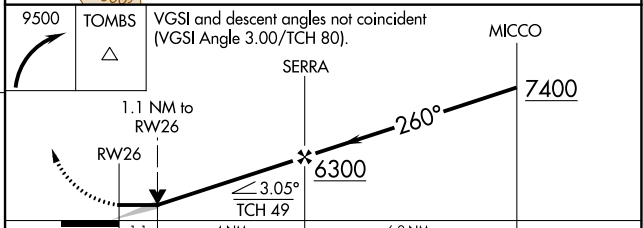

APP CRS	Rwy Idg	12001
260°	TDZE	4629
	Apt Elev	4719

RNAV (GPS) RWY 26

SIERRA VISTA MUNI-LIBBY AAF (FHU)

RNP APCH - GPS.

▽
▲ Circling NA south of runways 8 and 30.

MISSED APPROACH: Climbing right turn to 9500 direct TOMBS and hold, continue climb-in-hold to 9500.

ATIS 134.75 263.025	LIBBY AAF GCA* 127.05 254.25	LIBBY TOWER* 124.95 (CTAF) 284.75	GND CON 121.7 268.7	UNICOM 122.95

CATEGORY	A	B	C	D
LNAV MDA	5040-1	411 (400-1)	5040-1¼	411 (400-1¼)
CIRCLING	5160-1 441 (500-1)	5180-1 461 (500-1)	5180-1½ 461 (500-1½)	5280-2 561 (600-2)