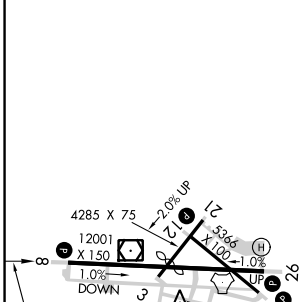

WAAS CH 82123 W08A	APP CRS 080°	Rwy Idg 12001 TDZE 4719 Apt Elev 4719
--	------------------------	--

RNAV (GPS) RWY 8

SIERRA VISTA MUNI-LIBBY AAF (FHU)

RNP APCH.

⚠ Circling NA south of Rwy 8-30. For uncompensated Baro-VNAV systems, LNAV/VNAV NA below -24°C or above 47°C.

MISSED APPROACH: Climb to 9500 direct WODRI and on track 018° to JORTO and hold, continue climb-in-hold to 9500.

ATIS 134.75 263.025	LIBBY AAF GCA★ 127.05 254.25	LIBBY TOWER★ 124.95 (CTAF) 284.75	GND CON 121.7 268.7	UNICOM 122.95
-------------------------------	--	---	-------------------------------	-------------------------

ELEV 4719	D	TDZE 4719
-----------	----------	-----------

CATEGORY	A	B	C	D
LPV DA		4919-¾	200 (200-¾)	
LNAV/VNAV DA		5059-1½	340 (400-1½)	
LNAV MDA	5280-1	561 (600-1)	5280-1½	561 (600-1½)
CIRCLING	5280-1	561 (600-1)	5280-1½	5280-2 561 (600-2)