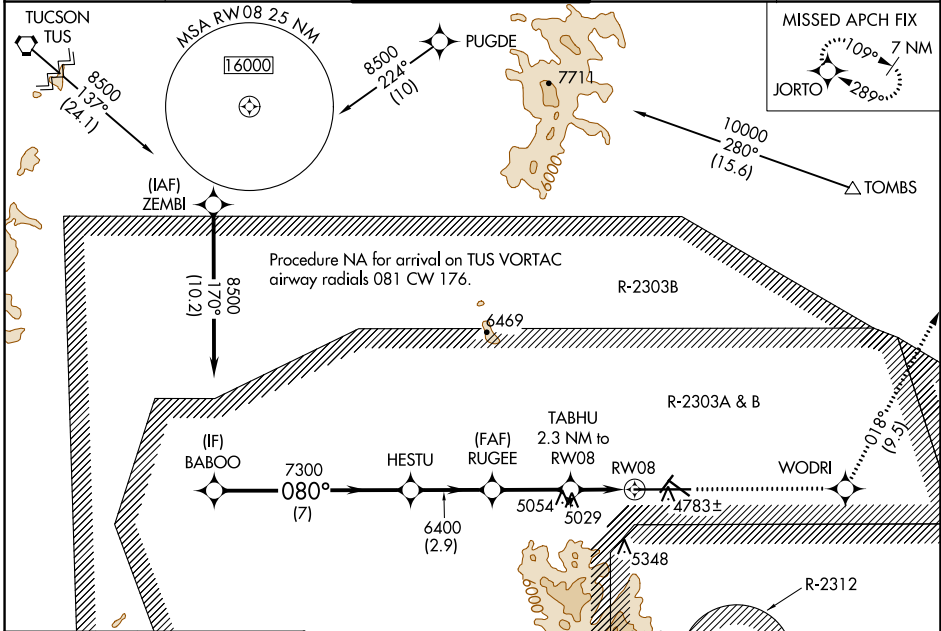

WAAS CH 82123 W08A	APP CRS 080°	Rwy Idg 12001 TDZE 4719 Apt Elev 4719
--	------------------------	--

RNAV (GPS) RWY 8

SIERRA VISTA MUNI-LIBBY AAF (FHU)

RNP APCH.

⚠ Circling NA south of Rwy 8-30. For uncompensated Baro-VNAV systems, LNAV/VNAV NA below -24°C or above 47°C.

MISSED APPROACH: Climb to 9500 direct WODRI and on track 018° to JORTO and hold, continue climb-in-hold to 9500.

ATIS 134.75 263.025	LIBBY AAF GCA★ 127.05 254.25	LIBBY TOWER★ 124.95 (CTAF) 284.75	GND CON 121.7 268.7	UNICOM 122.95
-------------------------------	--	---	-------------------------------	-------------------------

ELEV 4719	D	TDZE 4719
-----------	----------	-----------

CATEGORY	A	B	C	D
LPV DA		4919-¾	200 (200-¾)	
LNAV/VNAV DA		5059-1½	340 (400-1½)	
LNAV MDA	5280-1	561 (600-1)	5280-1½	561 (600-1½)
CIRCLING	5280-1	561 (600-1)	5280-1½	5280-2 561 (600-2)

SW-4, 26 DEC 2024 to 23 JAN 2025