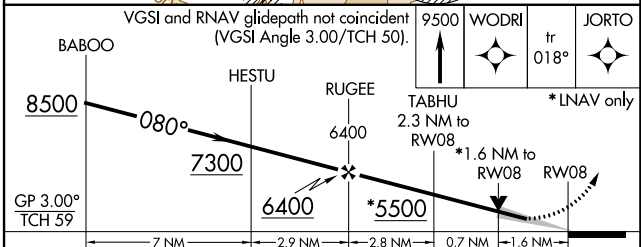

CATEGORY	A	B	C	D
LPV DA		4919-¾	200 (200-¾)	
LNAV/VNAV DA		5059-1½	340 (400-1½)	
LNAV MDA	5280-1	561 (600-1)	5280-1½	561 (600-1½)
CIRCLING	5280-1	561 (600-1)	5280-1½	5280-2 561 (600-2)

SW-4, 26 DEC 2024 to 23 JAN 2025