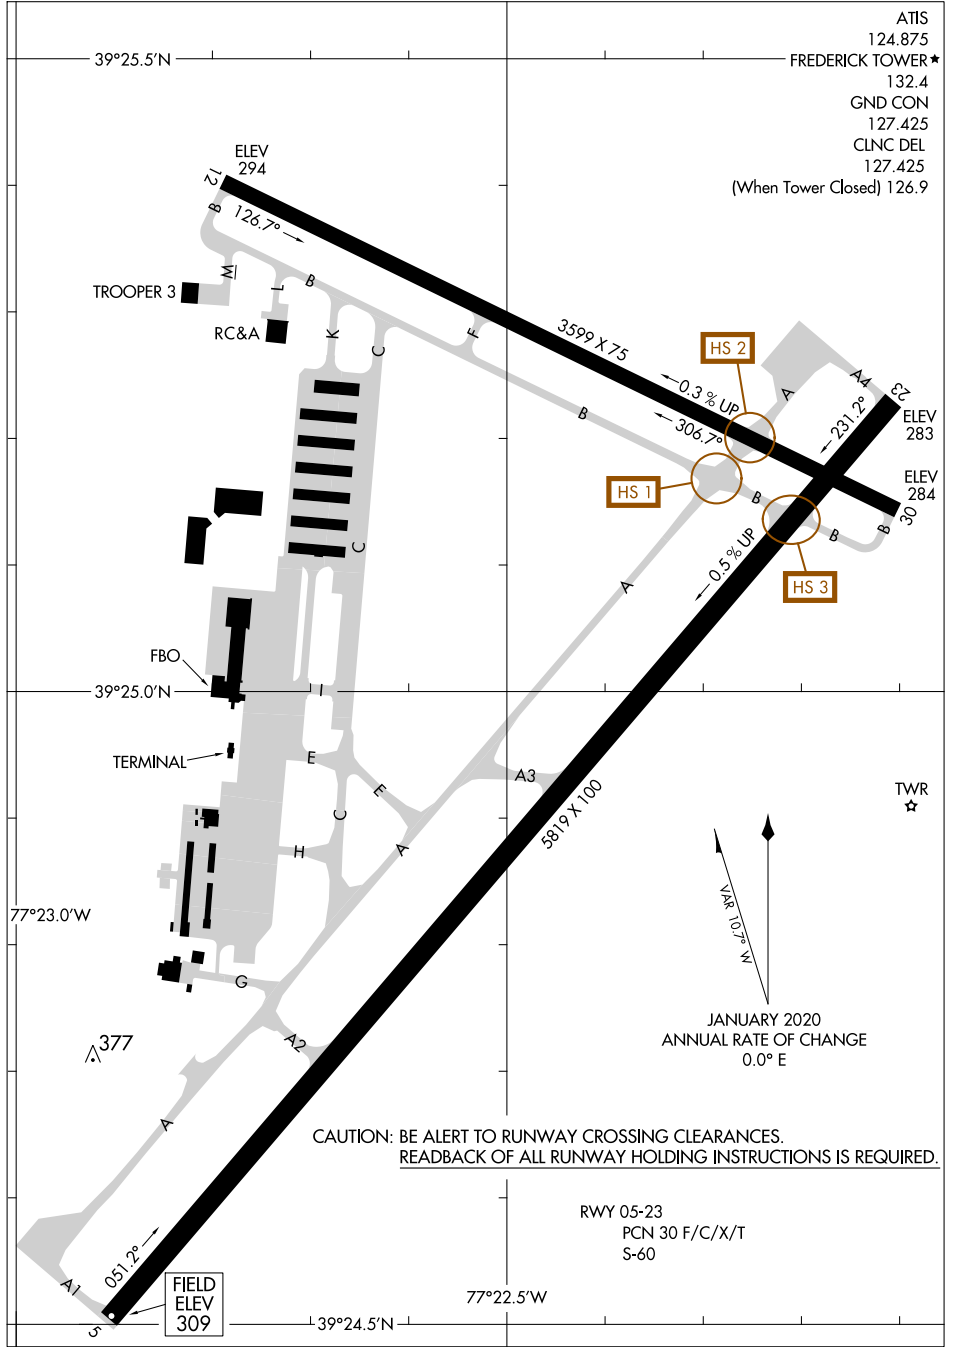

24137

# AIRPORT DIAGRAM

AL-5089 (FAA)

FREDERICK MUNI (F'DK)  
FREDERICK, MARYLAND

NE-3, 26 DEC 2024 to 23 JAN 2025

NE-3, 26 DEC 2024 to 23 JAN 2025

ATIS  
 124.875  
 FREDERICK TOWER★  
 132.4  
 GND CON  
 127.425  
 CLNC DEL  
 127.425  
 (When Tower Closed) 126.9

CAUTION: BE ALERT TO RUNWAY CROSSING CLEARANCES.  
 READBACK OF ALL RUNWAY HOLDING INSTRUCTIONS IS REQUIRED.

RWY 05-23  
 PCN 30 F/C/X/T  
 S-60