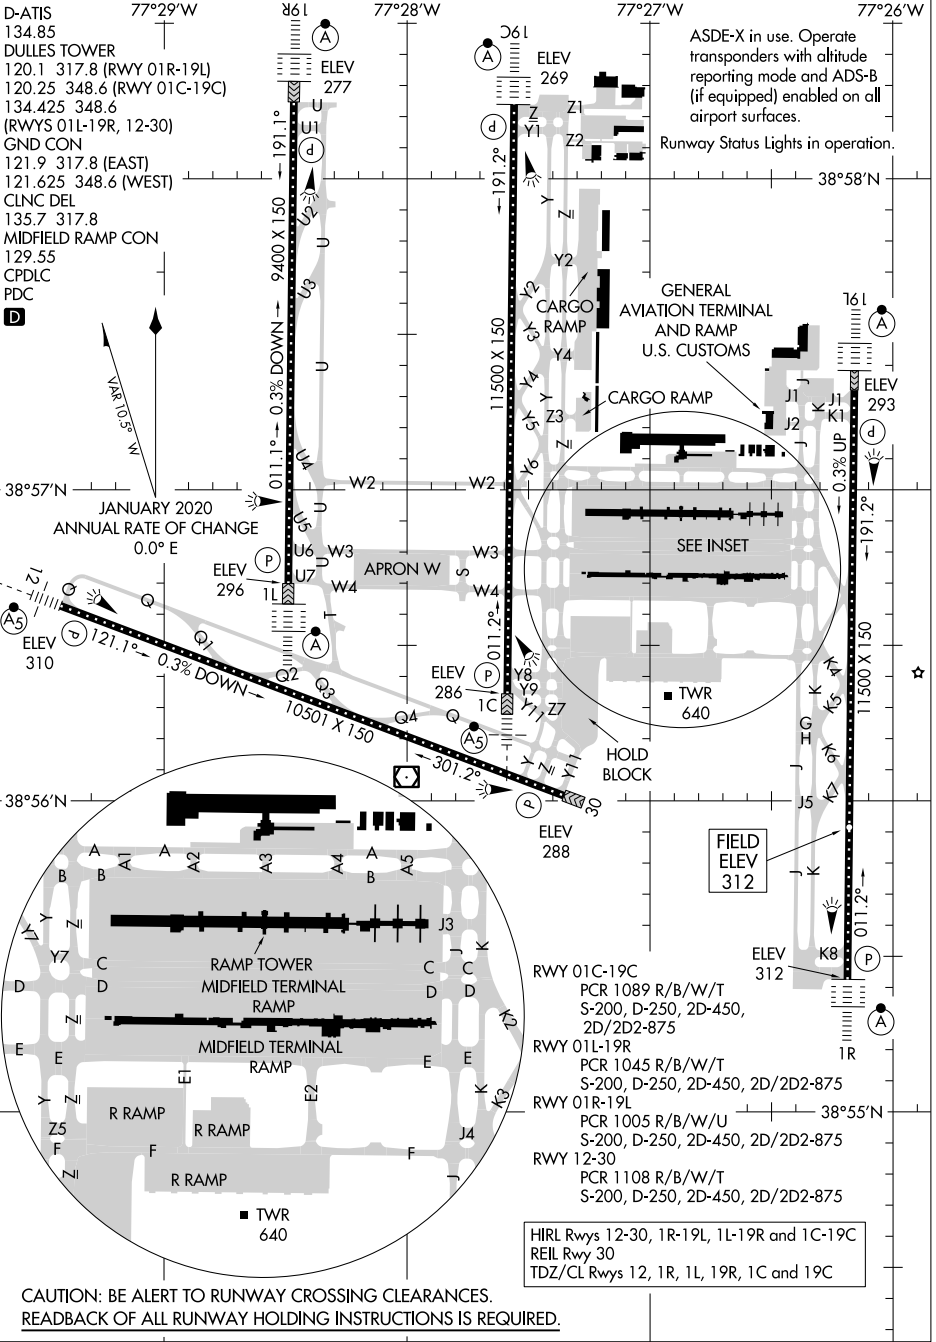

AIRPORT DIAGRAM

AL-5100 (FAA)

WASHINGTON DULLES INTL (IAD)
WASHINGTON, DC

NE-3, 26 DEC 2024 to 23 JAN 2025

NE-3, 26 DEC 2024 to 23 JAN 2025

AIRPORT DIAGRAM

WASHINGTON, DC
WASHINGTON DULLES INTL (IAD)