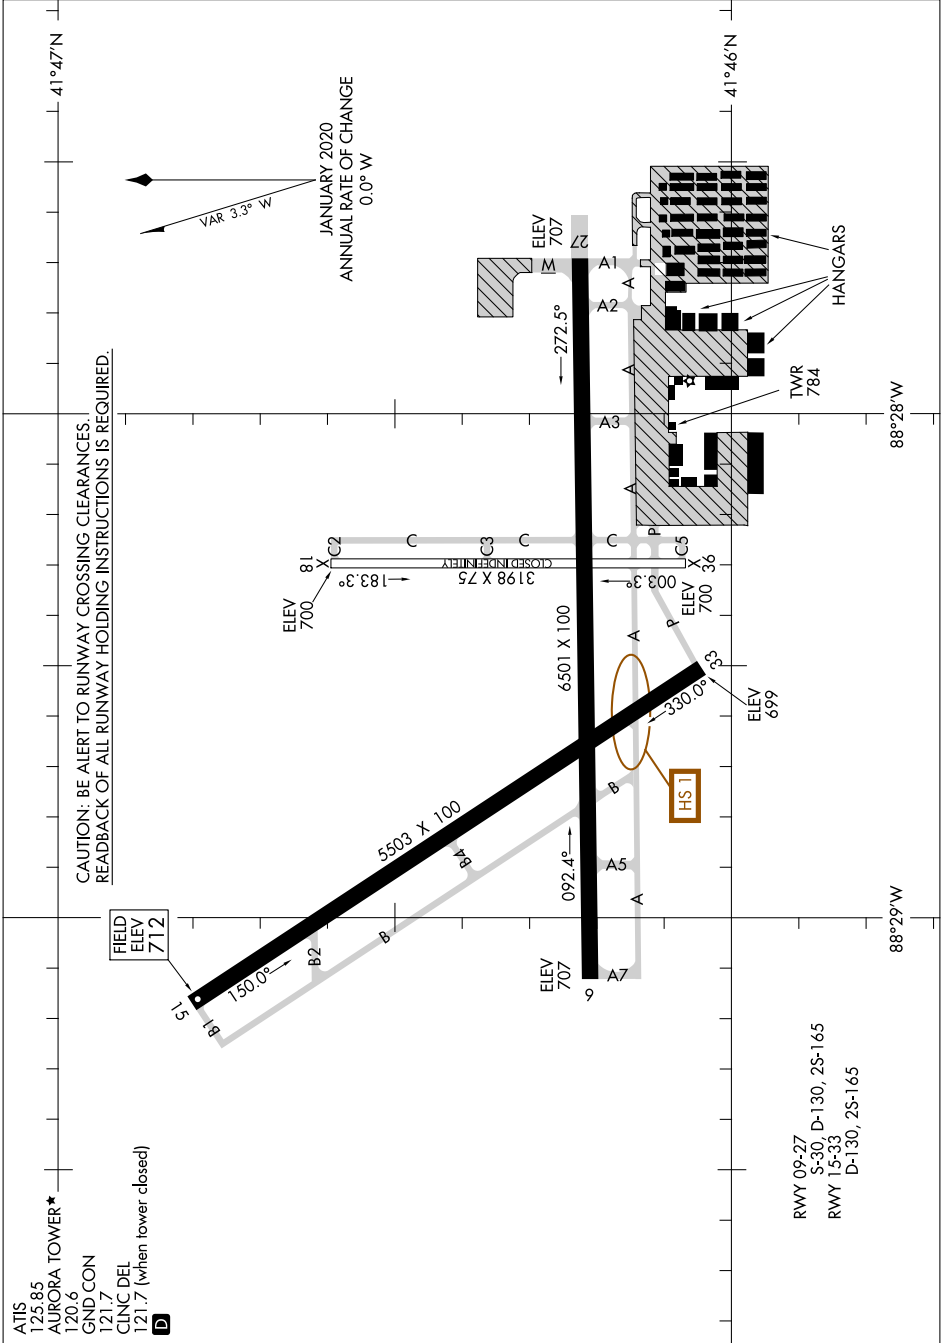

AIRPORT DIAGRAM

AL-5103 (FAA)

AURORA MUNI (ARR)
CHICAGO/AURORA, ILLINOIS

EC-3, 26 DEC 2024 to 23 JAN 2025

EC-3, 26 DEC 2024 to 23 JAN 2025

AIRPORT DIAGRAM

CHICAGO/AURORA, ILLINOIS
AURORA MUNI (ARR)