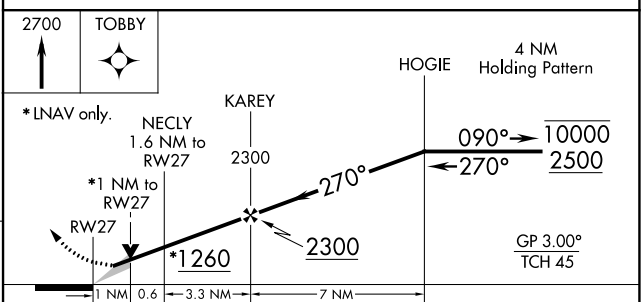

WAAS CH 48822 W27A	APP CRS 270°	Rwy Idg TDZE 707 Apt Elev 712	6460 707 712
--	------------------------	---	---

RNAV (GPS) RWY 27

AURORA MUNI (A.R.R.)

RNP APCH - GPS.		MISSED APPROACH: Climb to 2700 direct TOBBY and hold.	
▽ For uncompensated Baro-VNAV systems, LNAV/VNAV NA below -16°C or above 54°C.			

ATIS 125.85	CHICAGO APP CON 133.5 349.0	AURORA TOWER★ 120.6 (CTAF) 0	GND CON 121.7	CLNC DEL 121.7 (When tower closed)	UNICOM 122.95 123.5
-----------------------	---------------------------------------	--	-------------------------	---	-------------------------------

ELEV 712	TDZE 707
-----------------	-----------------

CATEGORY	A	B	C	D
LPV DA		907-3/4	200 (200-3/4)	
LNAV/VNAV DA		1002-1	295 (300-1)	
LNAV MDA		1080-1	373 (400-1)	
C CIRCLING	1200-1	488 (500-1)	1300-1½ 588 (600-1½)	1320-2 608 (700-2)