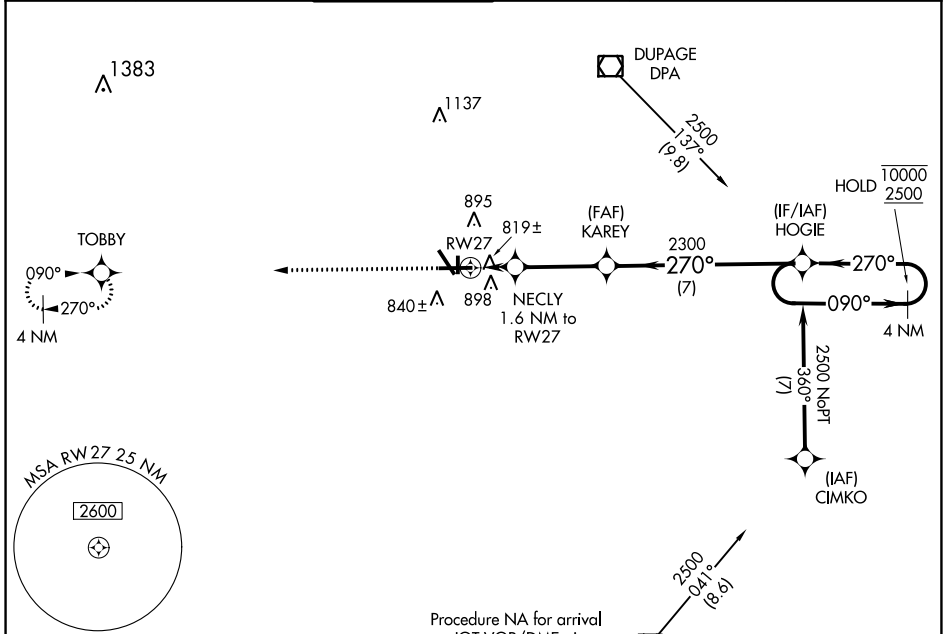

WAAS CH 48822 W27A	APP CRS 270°	Rwy Idg TDZE 707 Apt Elev 712	6460 707 712
--	------------------------	---	---

RNAV (GPS) RWY 27

AURORA MUNI (A.R.R.)

RNP APCH - GPS.		MISSED APPROACH: Climb to 2700 direct TOBBY and hold.	
▽ For uncompensated Baro-VNAV systems, LNAV/VNAV NA below -16°C or above 54°C.			

ELEV 712	TDZE 707
-----------------	-----------------

CATEGORY	A	B	C	D
LPV DA		907-3/4	200 (200-3/4)	
LNAV/VNAV DA		1002-1	295 (300-1)	
LNAV MDA		1080-1	373 (400-1)	
C CIRCLING	1200-1	488 (500-1)	1300-1½ 588 (600-1½)	1320-2 608 (700-2)

EC-3, 26 DEC 2024 to 23 JAN 2025

EC-3, 26 DEC 2024 to 23 JAN 2025