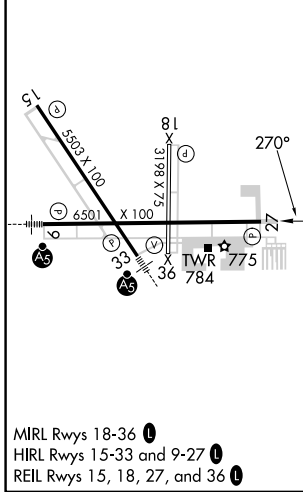

WAAS CH 48822 W27A	APP CRS 270°	Rwy Idg TDZE 707 Apt Elev 712	6460 707 712
--	------------------------	---	---

RNAV (GPS) RWY 27

AURORA MUNI (A.R.R.)

RNP APCH - GPS.		MISSED APPROACH: Climb to 2700 direct TOBBY and hold.	
▽ For uncompensated Baro-VNAV systems, LNAV/VNAV NA below -16°C or above 54°C.			

ELEV 712	TDZE 707
-----------------	-----------------

CATEGORY	A	B	C	D
LPV DA		907-3/4	200 (200-3/4)	
LNAV/VNAV DA		1002-1	295 (300-1)	
LNAV MDA		1080-1	373 (400-1)	
C CIRCLING	1200-1	488 (500-1)	1300-1½ 588 (600-1½)	1320-2 608 (700-2)