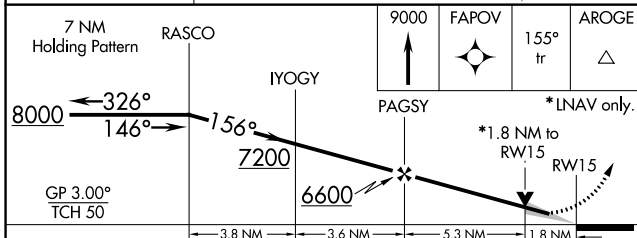

WAAS CH 45604 W15A	APP CRS 156°	Rwy Idg 5950 TDZE 4264 Apt Elev 4317
--	------------------------	---

RNAV (GPS) RWY 15

PAGE MUNI (PGA)

▼ For uncompensated Baro-VNAV systems, LNAV/VNAV NA below -23°C (-9°F) or above 41°C (105°F).
DME/DME RNP-0.3 NA. Circling NA to Rwy 7-25

MISSED APPROACH: Climb to 9000 direct FAPOV and via 155° track to AROGE and hold, continue climb-in-hold to 9000.

ASOS 120.625	DENVER CENTER 127.55 256.875	UNICOM 122.8 (CTAF) 0
------------------------	--	---------------------------------

CATEGORY	A	B	C	D
LPV DA	4599-1¼		335 (300-1¼)	
LNAV/VNAV DA	4670-1½		406 (400-1½)	
LNAV MDA	4860-1	596 (600-1)	4860-1½	4860-1¾
			596 (600-1½)	596 (600-1¾)
CIRCLING	4860-1	4880-1	5080-2¼	5360-3
	543 (600-1)	563 (600-1)	763 (800-2¼)	1043 (1100-3)