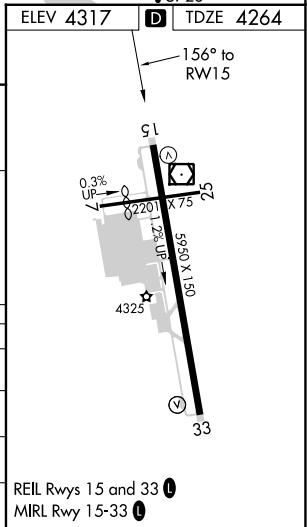

WAAS CH 45604 W15A	APP CRS 156°	Rwy Idg 5950 TDZE 4264 Apt Elev 4317
--	------------------------	---

RNAV (GPS) RWY 15

PAGE MUNI (PGA)

▼ For uncompensated Baro-VNAV systems, LNAV/VNAV NA below -23°C (-9°F) or above 41°C (105°F).
DME/DME RNP-0.3 NA. Circling NA to Rwy 7-25

MISSED APPROACH: Climb to 9000 direct FAPOV and via 155° track to AROGE and hold, continue climb-in-hold to 9000.

ASOS 120.625	DENVER CENTER 127.55 256.875	UNICOM 122.8 (CTAF) 0
------------------------	--	---------------------------------

CATEGORY	A	B	C	D
LPV DA	4599-1¼		335 (300-1¼)	
LNAV/VNAV DA	4670-1½		406 (400-1½)	
LNAV MDA	4860-1	596 (600-1)	4860-1½	4860-1¾
			596 (600-1½)	596 (600-1¾)
CIRCLING	4860-1	4880-1	5080-2¼	5360-3
	543 (600-1)	563 (600-1)	763 (800-2¼)	1043 (1100-3)

SW-4, 26 DEC 2024 to 23 JAN 2025

SW-4, 26 DEC 2024 to 23 JAN 2025