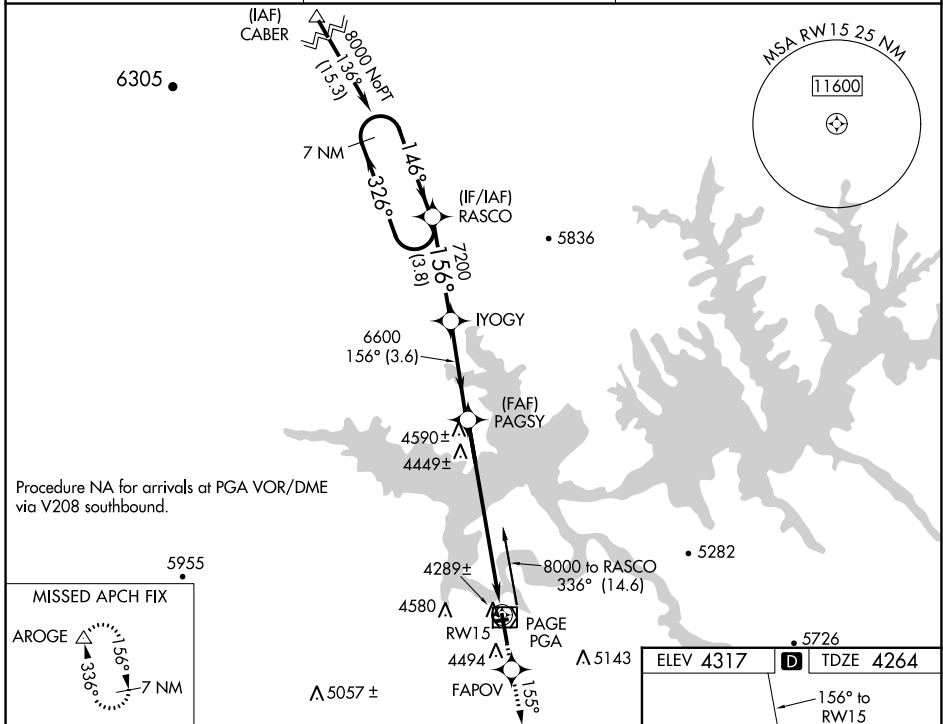

WAAS CH 45604 W15A	APP CRS 156°	Rwy Idg 5950 TDZE 4264 Apt Elev 4317
--	------------------------	---

RNAV (GPS) RWY 15

PAGE MUNI (PGA)

▼ For uncompensated Baro-VNAV systems, LNAV/VNAV NA below -23°C (-9°F) or above 41°C (105°F).
DME/DME RNP-0.3 NA. Circling NA to Rwy 7-25

MISSED APPROACH: Climb to 9000 direct FAPOV and via 155° track to AROGE and hold, continue climb-in-hold to 9000.

ASOS 120.625	DENVER CENTER 127.55 256.875	UNICOM 122.8 (CTAF) 0
------------------------	--	---------------------------------

CATEGORY	A	B	C	D
LPV DA	4599-1¼		335 (300-1¼)	
LNAV/VNAV DA	4670-1½		406 (400-1½)	
LNAV MDA	4860-1	596 (600-1)	4860-1½	4860-1¾
			596 (600-1½)	596 (600-1¾)
CIRCLING	4860-1	4880-1	5080-2¼	5360-3
	543 (600-1)	563 (600-1)	763 (800-2¼)	1043 (1100-3)

SW-4, 26 DEC 2024 to 23 JAN 2025

SW-4, 26 DEC 2024 to 23 JAN 2025