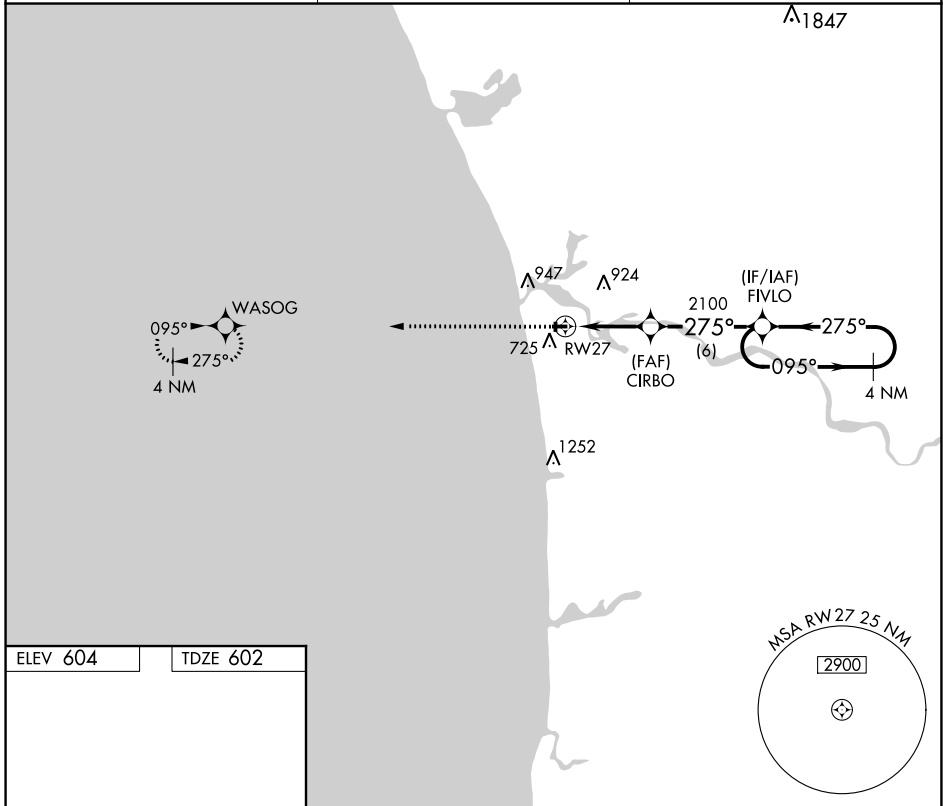

APP CRS 275°	Rwy Idg 3752
	TDZE 602
	Apt Elev 604

RNAV (GPS) RWY 27

GRAND HAVEN MEML AIRPARK (3GM)

RNP APCH.	Use Muskegon altimeter setting. Rwy 27 helicopter visibility reduction below 3/4 SM NA. Circling Rwy 18, 36 NA at night.	MISSED APPROACH: Climb to 3000 direct WASOG and hold.
-----------	--	--

MKG ASOS 124.3	GREAT LAKES APP CON* 133.825 290.35	UNICOM 122.7 (CTAF) 0
--------------------------	---	--

CATEGORY	A	B	C	D
LNAV MDA	1000-1 398 (400-1)			NA
CIRCLING	1240-1	636 (700-1)	1320-2 716 (800-2)	NA

EC-1, 26 DEC 2024 to 23 JAN 2025

EC-1, 26 DEC 2024 to 23 JAN 2025