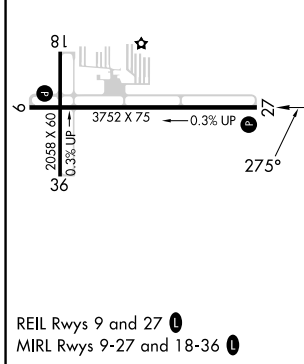

APP CRS 275°	Rwy Idg 3752
	TDZE 602
	Apt Elev 604

RNAV (GPS) RWY 27

GRAND HAVEN MEML AIRPARK (3GM)

RNP APCH.	Use Muskegon altimeter setting. Rwy 27 helicopter visibility reduction below 3/4 SM NA. Circling Rwy 18, 36 NA at night.	MISSED APPROACH: Climb to 3000 direct WASOG and hold.

MKG ASOS 124.3	GREAT LAKES APP CON* 133.825 290.35	UNICOM 122.7 (CTAF) 0

CATEGORY	A	B	C	D
LNAV MDA	1000-1 398 (400-1)			NA
CIRCLING	1240-1	636 (700-1)	1320-2 716 (800-2)	NA

EC-1, 26 DEC 2024 to 23 JAN 2025

EC-1, 26 DEC 2024 to 23 JAN 2025