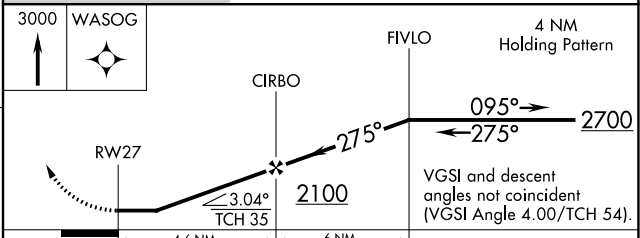

APP CRS 275°	Rwy Idg 3752
	TDZE 602
	Apt Elev 604

RNAV (GPS) RWY 27

GRAND HAVEN MEML AIRPARK (3GM)

RNP APCH.	Use Muskegon altimeter setting. Rwy 27 helicopter visibility reduction below 3/4 SM NA. Circling Rwy 18, 36 NA at night.	MISSED APPROACH: Climb to 3000 direct WASOG and hold.

MKG ASOS 124.3	GREAT LAKES APP CON* 133.825 290.35	UNICOM 122.7 (CTAF) 0

CATEGORY	A	B	C	D
LNAV MDA	1000-1 398 (400-1)			NA
CIRCLING	1240-1	636 (700-1)	1320-2 716 (800-2)	NA

EC-1, 26 DEC 2024 to 23 JAN 2025

EC-1, 26 DEC 2024 to 23 JAN 2025