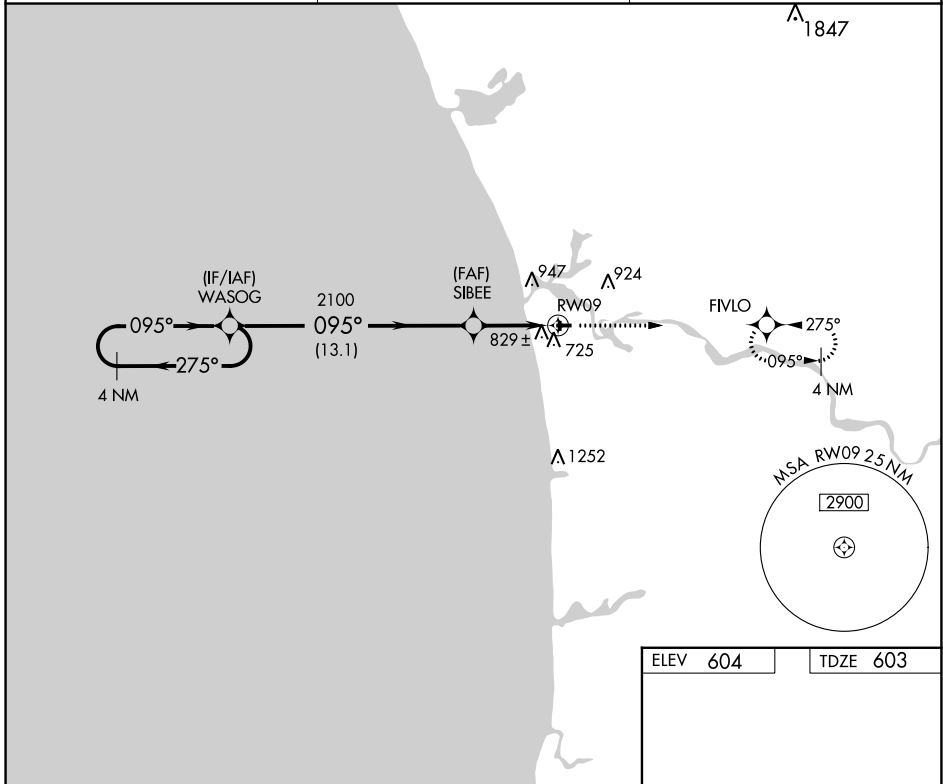

APP CRS <b>095°</b>	Rwy Idg <b>3752</b>
	TDZE <b>603</b>
	Apt Elev <b>604</b>

# RNAV (GPS) RWY 9

GRAND HAVEN MEML AIRPARK (3GM)

RNP APCH.		MISSED APPROACH: Climb to 2700 direct FIVLO and hold.
▼ ▲ NA	Use Muskegon altimeter setting. Circling Rwy 18, 36 NA at night. Rwy 9 helicopter visibility reduction below 3/4 SM NA.	
MKG ASOS <b>124.3</b>	GREAT LAKES APP CON* <b>133.825 290.35</b>	UNICOM <b>122.7 (CTAF) 0</b>

EC-1, 26 DEC 2024 to 23 JAN 2025

EC-1, 26 DEC 2024 to 23 JAN 2025