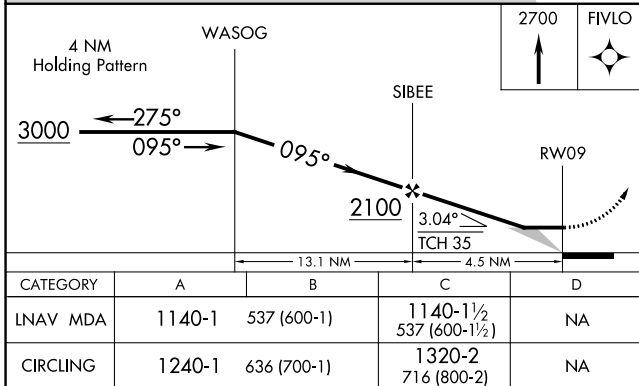

APP CRS <b>095°</b>	Rwy Idg <b>3752</b>
	TDZE <b>603</b>
	Apt Elev <b>604</b>

# RNAV (GPS) RWY 9

GRAND HAVEN MEML AIRPARK (3GM)

RNP APCH.		MISSED APPROACH: Climb to 2700 direct FIVLO and hold.
▼ ▲ NA	Use Muskegon altimeter setting. Circling Rwy 18, 36 NA at night. Rwy 9 helicopter visibility reduction below 3/4 SM NA.	
MKG ASOS <b>124.3</b>	GREAT LAKES APP CON* <b>133.825 290.35</b>	UNICOM <b>122.7 (CTAF) 0</b>