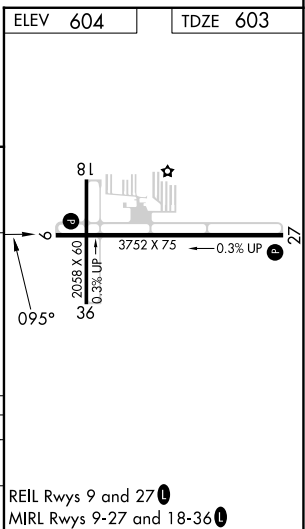

APP CRS <b>095°</b>	Rwy Idg <b>3752</b>
	TDZE <b>603</b>
	Apt Elev <b>604</b>

# RNAV (GPS) RWY 9

GRAND HAVEN MEML AIRPARK (3GM)

RNP APCH.		MISSED APPROACH: Climb to 2700 direct FIVLO and hold.
▼ ▲ NA	Use Muskegon altimeter setting. Circling Rwy 18, 36 NA at night. Rwy 9 helicopter visibility reduction below 3/4 SM NA.	
MKG ASOS <b>124.3</b>	GREAT LAKES APP CON* <b>133.825 290.35</b>	UNICOM <b>122.7 (CTAF) 0</b>