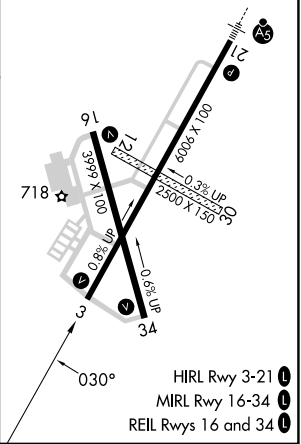

# RNAV (GPS) RWY 3 VERMILION RGNL (DNTV)

APP CRS <b>030°</b>	Rwy Idg <b>6006</b>
	TDZE <b>674</b>
	Apt Elev <b>697</b>

RNP APCH - GPS.

▼ Circling NA to Rwys 12 and 30.  
▲ Rwy 3 helicopter visibility reduction below ¾ SM NA.

MISSED APPROACH: Climb to 2600 direct COSMA and hold.

AWOS-3  
**119.275**

CHAMPAIGN APP CON ★  
**121.35 285.65**

CLNC DEL  
**121.7**

UNICOM  
**122.7 (CTAF) 0**

ELEV 697	TDZE 674
----------	----------

CATEGORY	A	B	C	D
LNAV MDA	1120-1	446 (500-1)	1120-1¼ 446 (500-1¼)	1120-1½ 446 (500-1½)
CIRCLING	1160-1	463 (500-1)	1240-1½ 543 (600-1½)	1340-2 643 (700-2)