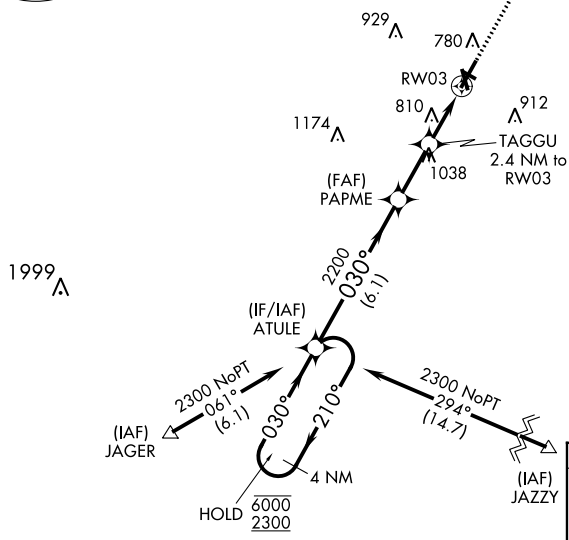

# RNAV (GPS) RWY 3 VERMILION RGNL (DNTV)

APP CRS <b>030°</b>	Rwy Idg <b>6006</b>
	TDZE <b>674</b>
	Apt Elev <b>697</b>

RNP APCH - GPS.

▼ Circling NA to Rwys 12 and 30.  
▲ Rwy 3 helicopter visibility reduction below ¾ SM NA.

MISSED APPROACH: Climb to 2600 direct COSMA and hold.

AWOS-3  
**119.275**

CHAMPAIGN APP CON ★  
**121.35 285.65**

CLNC DEL  
**121.7**

UNICOM  
**122.7 (CTAF) 0**

ELEV 697	TDZE 674
----------	----------

CATEGORY	A	B	C	D
LNAV MDA	1120-1	446 (500-1)	1120-1¼ 446 (500-1¼)	1120-1½ 446 (500-1½)
CIRCLING	1160-1	463 (500-1)	1240-1½ 543 (600-1½)	1340-2 643 (700-2)

EC-3, 26 DEC 2024 to 23 JAN 2025

EC-3, 26 DEC 2024 to 23 JAN 2025