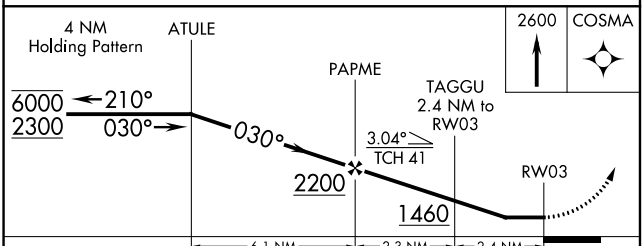

# RNAV (GPS) RWY 3 VERMILION RGNL (DNTV)

APP CRS <b>030°</b>	Rwy Idg <b>6006</b>
	TDZE <b>674</b>
	Apt Elev <b>697</b>

RNP APCH - GPS.

▼ Circling NA to Rwys 12 and 30.  
▲ Rwy 3 helicopter visibility reduction below ¾ SM NA.

MISSED APPROACH: Climb to 2600 direct COSMA and hold.

AWOS-3  
**119.275**

CHAMPAIGN APP CON ★  
**121.35 285.65**

CLNC DEL  
**121.7**

UNICOM  
**122.7 (CTAF) 0**

ELEV 697	TDZE 674
----------	----------

CATEGORY	A	B	C	D
LNAV MDA	1120-1	446 (500-1)	1120-1¼ 446 (500-1¼)	1120-1½ 446 (500-1½)
CIRCLING	1160-1	463 (500-1)	1240-1½ 543 (600-1½)	1340-2 643 (700-2)