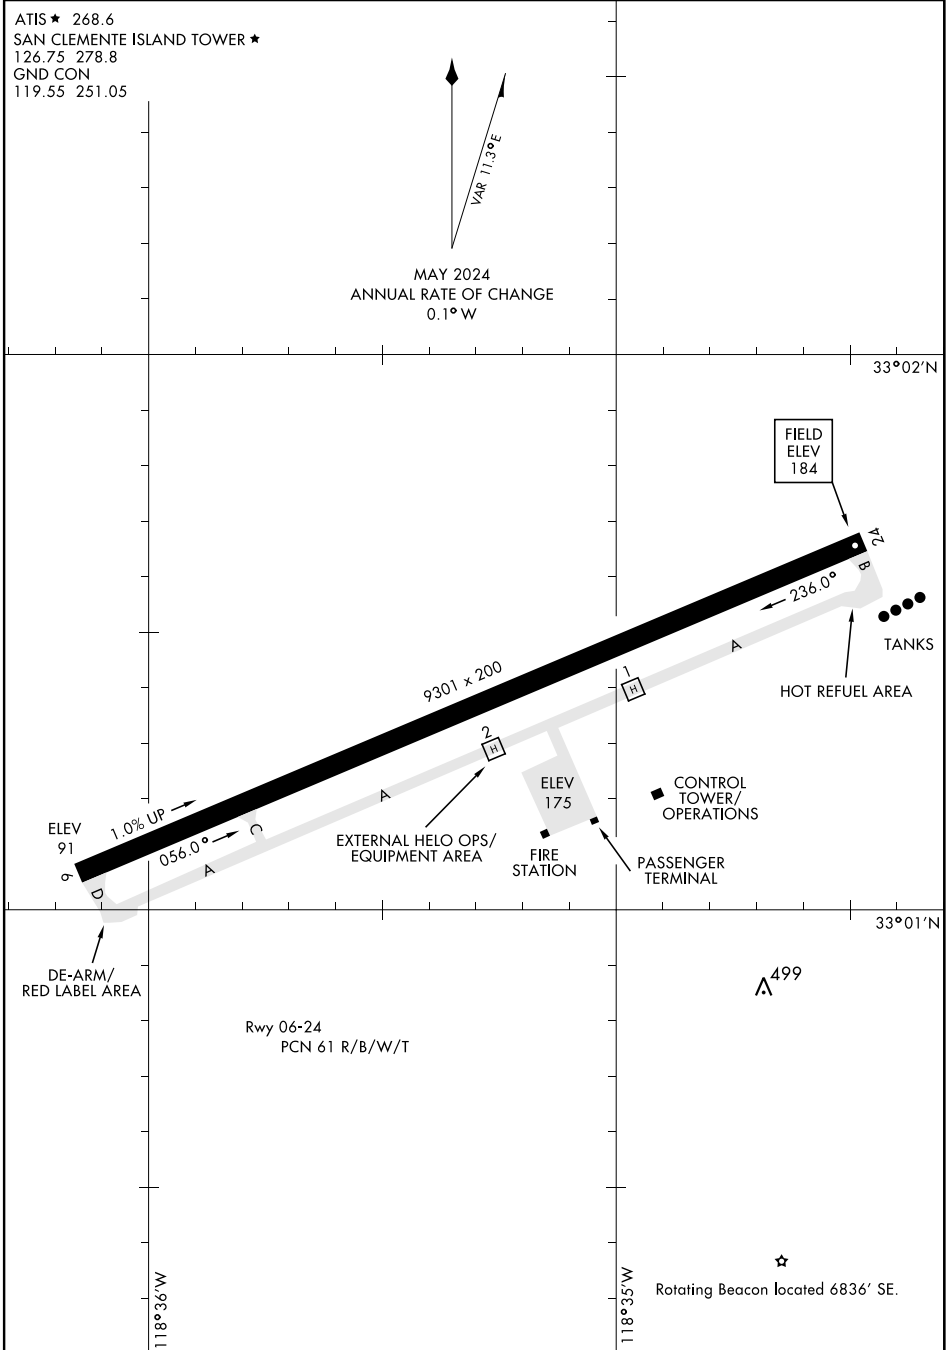

24361

AIRPORT DIAGRAM

SAN CLEMENTE ISLAND NALF (FREDERICK SHERMAN FLD) (KNUC)

[USN]

SAN CLEMENTE ISLAND, CALIFORNIA

ATIS ★ 268.6
SAN CLEMENTE ISLAND TOWER ★
126.75 278.8
GND CON
119.55 251.05

VAR 11.3°E
MAY 2024
ANNUAL RATE OF CHANGE
0.1°W

SW-3, 26 DEC 2024 to 23 JAN 2025

SW-3, 26 DEC 2024 to 23 JAN 2025

AIRPORT DIAGRAM

SAN CLEMENTE ISLAND, CALIFORNIA

SAN CLEMENTE ISLAND NALF (FREDERICK SHERMAN FLD) (KNUC)

M 98°08'11"

M 118°35'W

33°02'N

33°01'N

△ 499

★
Rotating Beacon located 6836' SE.