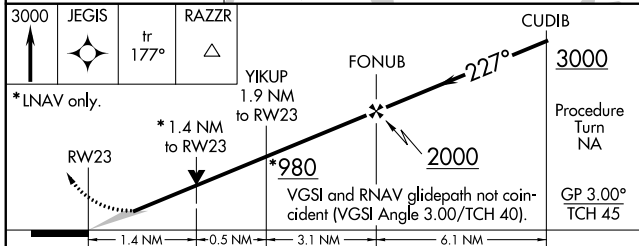

RNAV (GPS) RWY 23

WATERVILLE RGNL (WVL)

WAAS CH 63100 W23A	APP CRS 227°	Rwy Idg TDZE 333 Apt Elev 333
--	------------------------	---

⚠ Circling to Rwy 14 and 32 NA at night. DME/DME RNP-0.3 NA. When local altimeter setting not received, use Augusta altimeter setting; increase LPV DA to 618 feet and all visibilities ¼ SM; increase all MDAs 40 feet and increase LNAV Cat C and Circling Cat D visibility ¼ SM. VDP NA when using Augusta altimeter setting.

MISSED APPROACH: Climb to 3000 DIRECT JEGIS and via 177° track to RAZZR and hold.

AWOS-3PT 118.375	PORTLAND APP CON ★ 128.35 299.2	CLNC DEL 124.6 299.2	UNICOM 122.7 (CTAF) 📶
----------------------------	---	--------------------------------	--