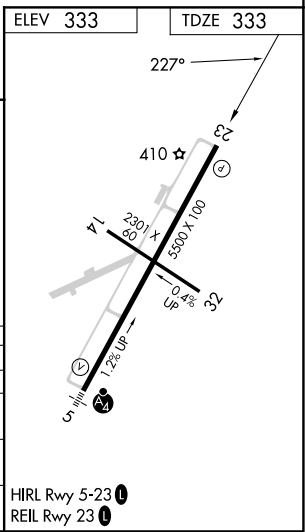

RNAV (GPS) RWY 23

WATERVILLE RGNL (WVL)

WAAS CH 63100 W23A	APP CRS 227°	Rwy Idg TDZE 333 Apt Elev 333
--	------------------------	---

⚠ Circling to Rwy 14 and 32 NA at night. DME/DME RNP-0.3 NA. When local altimeter setting not received, use Augusta altimeter setting; increase LPV DA to 618 feet and all visibilities ¼ SM; increase all MDAs 40 feet and increase LNAV Cat C and Circling Cat D visibility ¼ SM. VDP NA when using Augusta altimeter setting.

MISSED APPROACH: Climb to 3000 DIRECT JEGIS and via 177° track to RAZZR and hold.

AWOS-3PT 118.375	PORTLAND APP CON ★ 128.35 299.2	CLNC DEL 124.6 299.2	UNICOM 122.7 (CTAF) 📶
----------------------------	---	--------------------------------	--

CATEGORY	A	B	C	D
LPV DA	583-¾ 250 (300-¾)			
LNAV/VNAV DA	NA			
LNAV MDA	800-1 467 (500-1)	800-1½ 467 (500-1½)	800-1½ 467 (500-1½)	800-1½ 467 (500-1½)
CIRCLING	860-1 527 (600-1)	1100-2¼ 767 (800-2¼)	1120-2½ 787 (800-2½)	