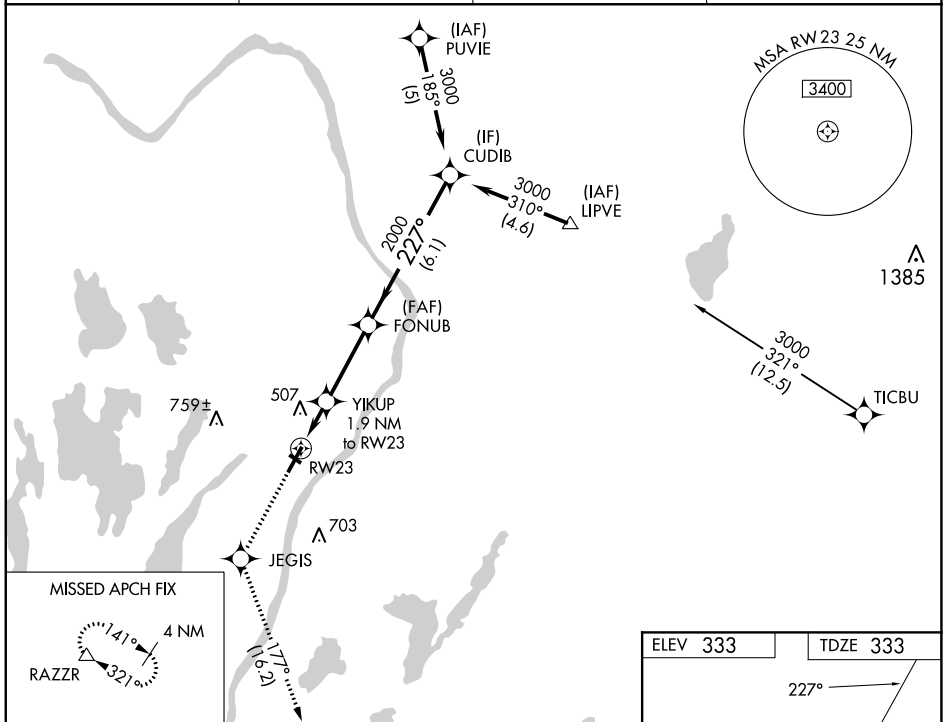

RNAV (GPS) RWY 23

WATERVILLE RGNL (WVL)

WAAS CH 63100 W23A	APP CRS 227°	Rwy Idg TDZE 333 Apt Elev 333
--	------------------------	---

⚠ Circling to Rwy 14 and 32 NA at night. DME/DME RNP-0.3 NA. When local altimeter setting not received, use Augusta altimeter setting; increase LPV DA to 618 feet and all visibilities ¼ SM; increase all MDAs 40 feet and increase LNAV Cat C and Circling Cat D visibility ¼ SM. VDP NA when using Augusta altimeter setting.

MISSED APPROACH: Climb to 3000 DIRECT JEGIS and via 177° track to RAZZR and hold.

AWOS-3PT 118.375	PORTLAND APP CON ★ 128.35 299.2	CLNC DEL 124.6 299.2	UNICOM 122.7 (CTAF) 📶
----------------------------	---	--------------------------------	--

CATEGORY	A	B	C	D
LPV DA	583-¾ 250 (300-¾)			
LNAV/VNAV DA	NA			
LNAV MDA	800-1 467 (500-1)	800-1½ 467 (500-1½)	800-1½ 467 (500-1½)	800-1½ 467 (500-1½)
CIRCLING	860-1 527 (600-1)	1100-2¼ 767 (800-2¼)	1120-2½ 787 (800-2½)	

NE-1, 26 DEC 2024 to 23 JAN 2025

NE-1, 26 DEC 2024 to 23 JAN 2025