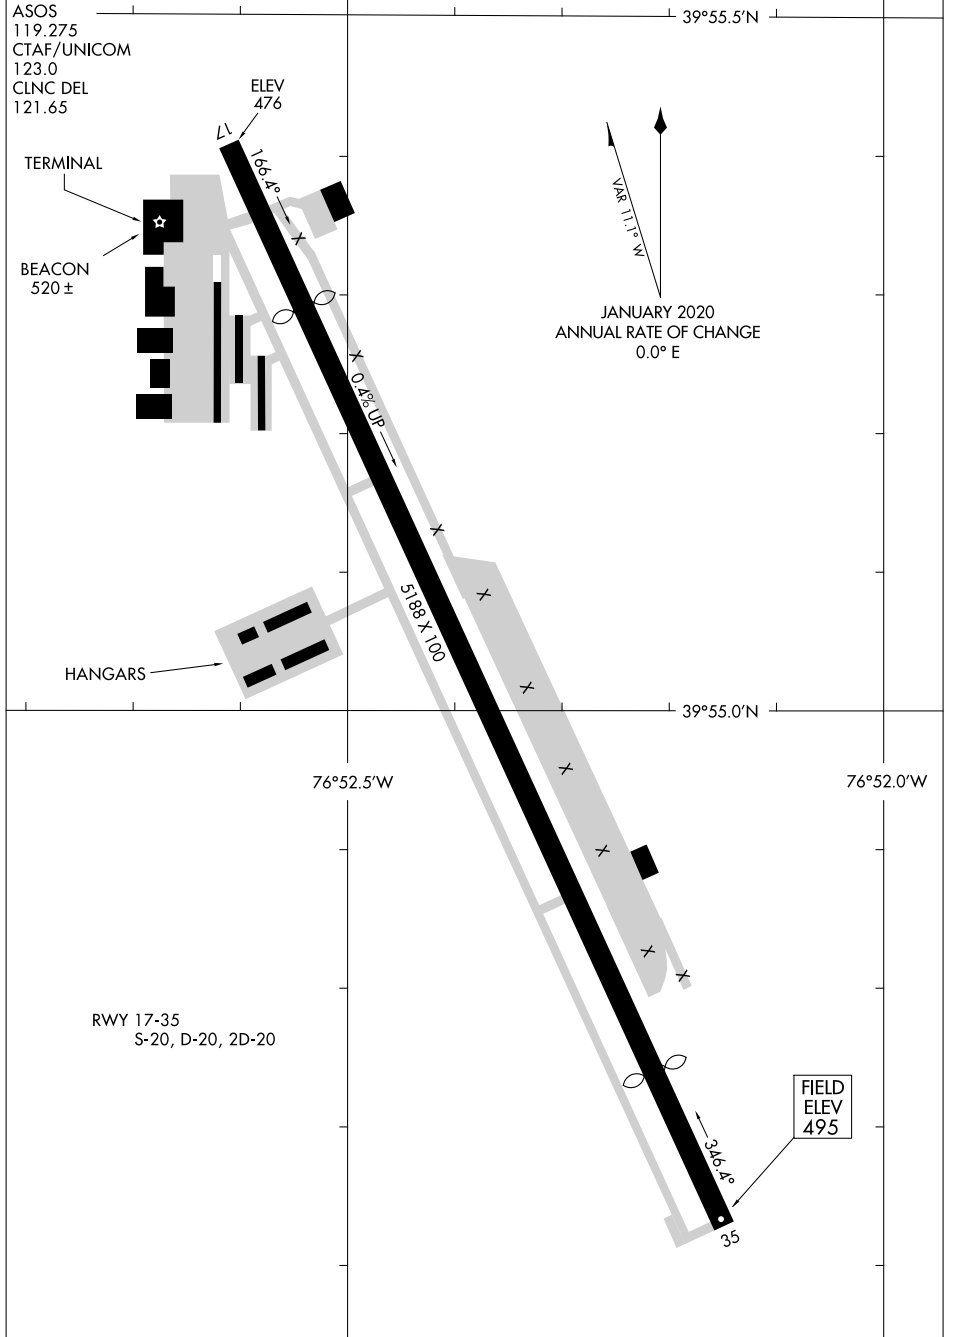

20086

AIRPORT DIAGRAM

AL-5137 (FAA)

YORK (THV)
YORK, PENNSYLVANIA

NE-4, 26 DEC 2024 to 23 JAN 2025

NE-4, 26 DEC 2024 to 23 JAN 2025

AIRPORT DIAGRAM

20086

YORK, PENNSYLVANIA
YORK (THV)