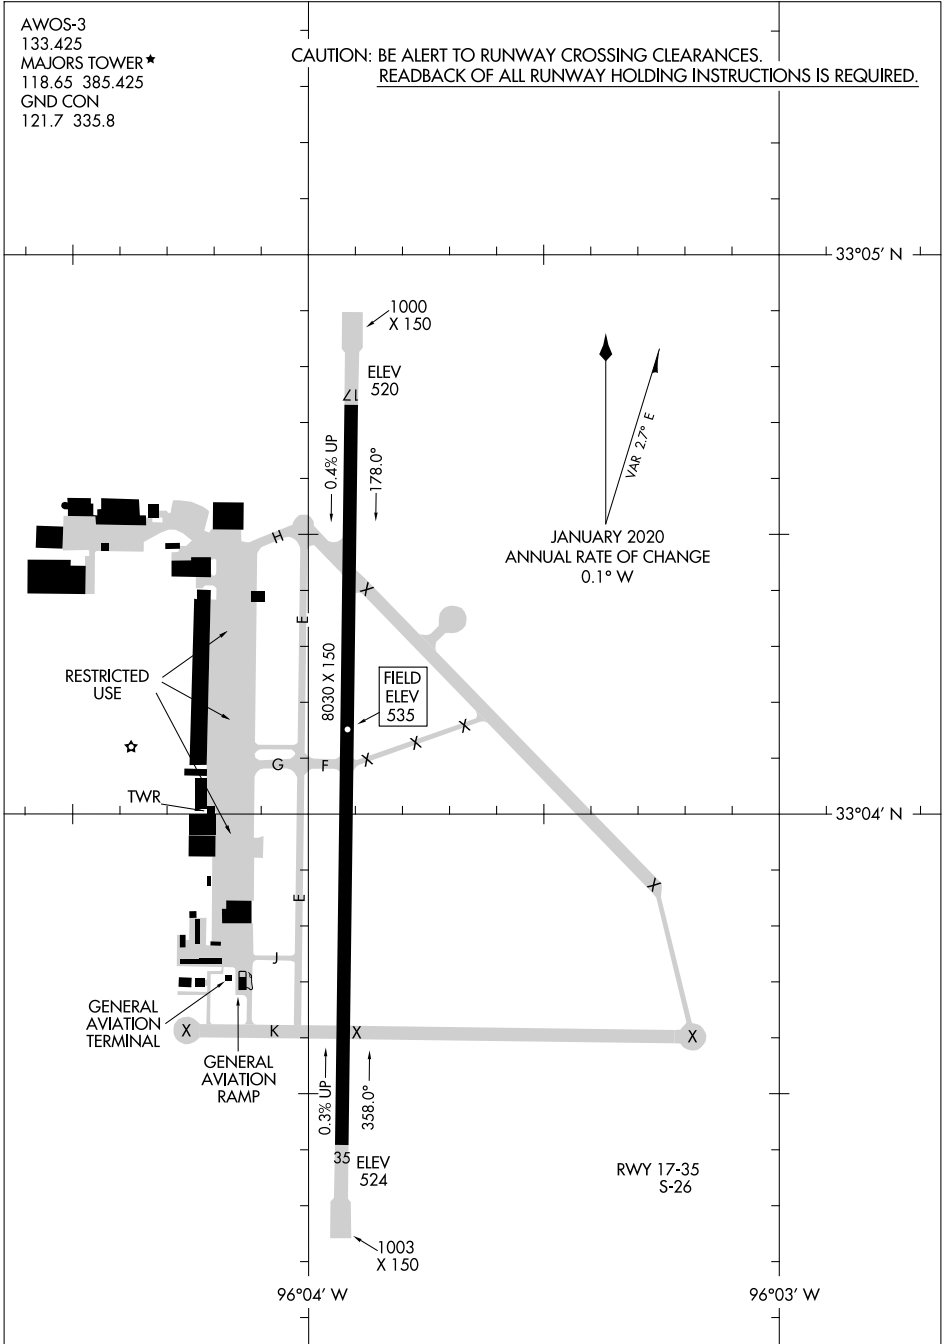

# AIRPORT DIAGRAM

AL-5138 (FAA)

MAJORS (GVT)  
GREENVILLE, TEXAS

AWOS-3  
133.425  
MAJORS TOWER ★  
118.65 385.425  
GND CON  
121.7 335.8

CAUTION: BE ALERT TO RUNWAY CROSSING CLEARANCES.  
READBACK OF ALL RUNWAY HOLDING INSTRUCTIONS IS REQUIRED.

SC-2, 26 DEC 2024 to 23 JAN 2025

SC-2, 26 DEC 2024 to 23 JAN 2025

# AIRPORT DIAGRAM

GREENVILLE, TEXAS  
MAJORS (GVT)