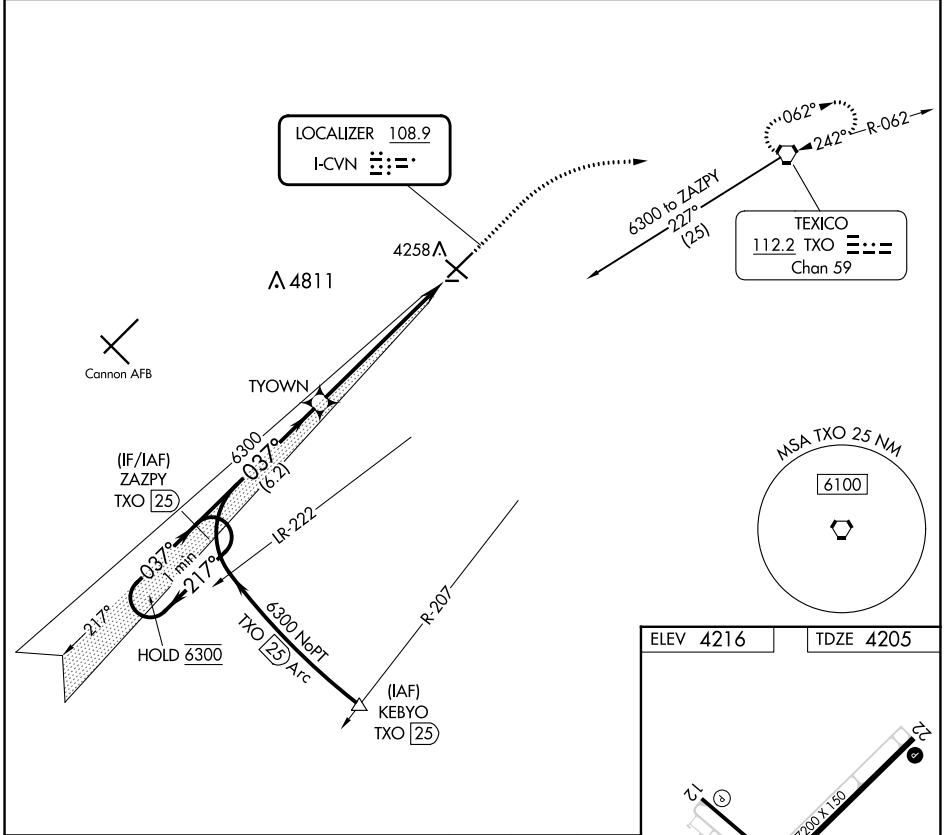

LOC I-CVN 108.9	APP CRS 037°	Rwy Idg TDZE Apt Elev	7200 4205 4216
---------------------------	------------------------	-----------------------------	---

ILS RWY 4

CLOVIS RGNL (CVN)

DME required. ▽ ▲ NA		MALSRL AS	MISSED APPROACH: Climb to 4700 then climbing right turn to 6000 direct TXO VORTAC and hold.	
AWOS-3PT 135.375	CANNON APP CON 118.425 352.1	CLNC DEL 119.0	UNICOM 122.8 (CTAF) 0	

SW-1, 26 DEC 2024 to 23 JAN 2025

SW-1, 26 DEC 2024 to 23 JAN 2025