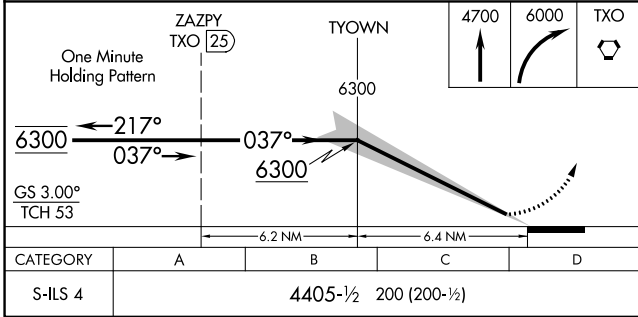

LOC I-CVN 108.9	APP CRS 037°	Rwy Idg TDZE Apt Elev	7200 4205 4216
---------------------------	------------------------	-----------------------------	---

ILS RWY 4

CLOVIS RGNL (CVN)

DME required. ▽ ▲ NA		MALSRL AS	MISSED APPROACH: Climb to 4700 then climbing right turn to 6000 direct TXO VORTAC and hold.	
AWOS-3PT 135.375	CANNON APP CON 118.425 352.1	CLNC DEL 119.0	UNICOM 122.8 (CTAF) 0	