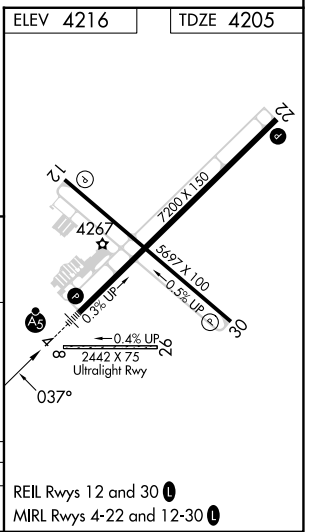

LOC I-CVN 108.9	APP CRS 037°	Rwy Idg TDZE Apt Elev	7200 4205 4216
---------------------------	------------------------	-----------------------------	---

ILS RWY 4

CLOVIS RGNL (CVN)

DME required. ▽ ▲ NA		MALSRL AS	MISSED APPROACH: Climb to 4700 then climbing right turn to 6000 direct TXO VORTAC and hold.	
AWOS-3PT 135.375	CANNON APP CON 118.425 352.1	CLNC DEL 119.0	UNICOM 122.8 (CTAF) 0	

SW-1, 26 DEC 2024 to 23 JAN 2025

SW-1, 26 DEC 2024 to 23 JAN 2025