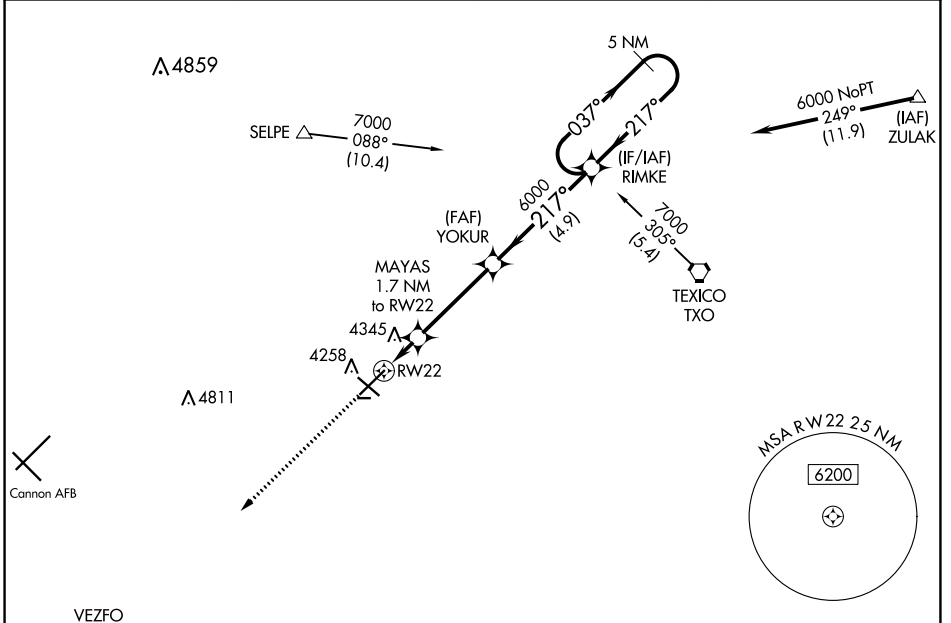

CLOVIS, NEW MEXICO

AL-5144 (FAA)

24361

WAAS CH <b>99637</b> <b>W22A</b>	APP CRS <b>217°</b>	Rwy Idg TDZE Apt Elev	<b>7200</b> <b>4214</b> <b>4216</b>
--	------------------------	-----------------------------	---

# RNAV (GPS) RWY 22

CLOVIS RGNL (CVN)

RNP APCH - GPS.		MISSED APPROACH: Climb to 6300 direct VEZFO and hold.	
<p>Circling NA to Rwy 8 and 26.</p>			
AWOS-3PT <b>135.375</b>	CANNON APP CON <b>118.425 352.1</b>	CINC DEL <b>119.0</b>	UNICOM <b>122.8 (CTAF) 0</b>

ELEV	4216	TDZE	4214
------	------	------	------

REIL Rws 12 and 30 0  
MIRL Rws 4-22 and 12-30 0

CATEGORY		A	B	C	D
LP	MDA	4520-1	306 (400-1)	4520-7/8	306 (400-7/8)
LN	MDA	4620-1	406 (500-1)	4620-1 1/8	406 (500-1 1/8)
	CIRCLING	4680-1	464 (500-1)	4700-1 1/2 484 (500-1 1/2)	4820-2 604 (700-2)

# RNAV (GPS) RWY 22

CLOVIS RGNL (CVN)

SW-1, 26 DEC 2024 to 23 JAN 2025

SW-1, 26 DEC 2024 to 23 JAN 2025