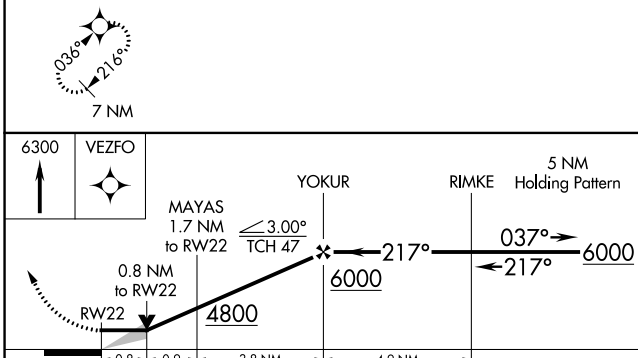

CLOVIS, NEW MEXICO

AL-5144 (FAA)

24361

WAAS CH <b>99637</b> <b>W22A</b>	APP CRS <b>217°</b>	Rwy Idg TDZE Apt Elev	<b>7200</b> <b>4214</b> <b>4216</b>
--	------------------------	-----------------------------	---

# RNAV (GPS) RWY 22

CLOVIS RGNL (CVN)

RNP APCH - GPS.		MISSED APPROACH: Climb to 6300 direct VEZFO and hold.	
<p>Circling NA to Rwy 8 and 26.</p>			
AWOS-3PT <b>135.375</b>	CANNON APP CON <b>118.425 352.1</b>	CINC DEL <b>119.0</b>	UNICOM <b>122.8 (CTAF) 0</b>

# RNAV (GPS) RWY 22

CLOVIS RGNL (CVN)

SW-1, 26 DEC 2024 to 23 JAN 2025

SW-1, 26 DEC 2024 to 23 JAN 2025