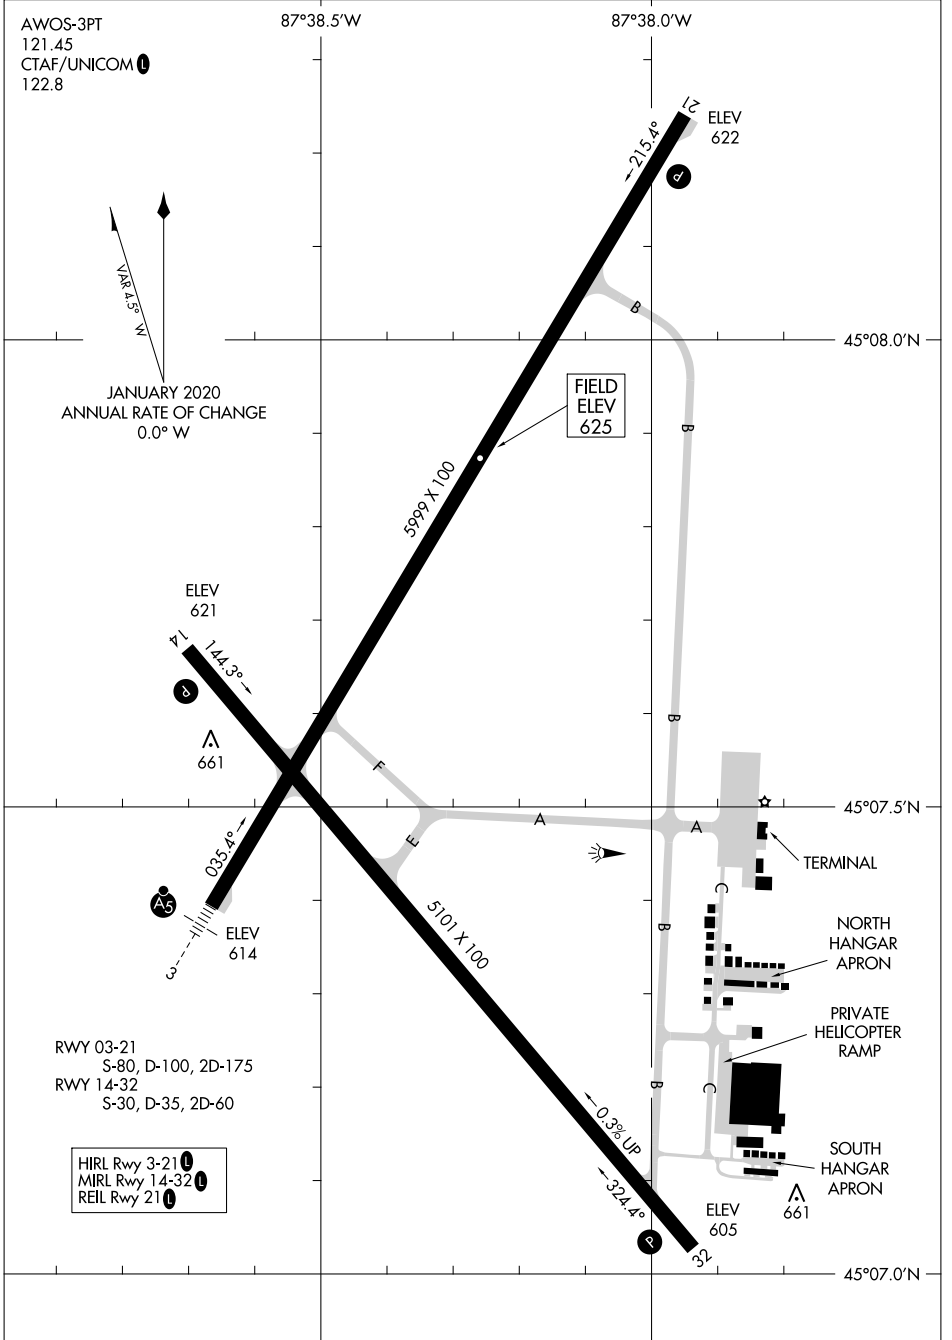

24249

# AIRPORT DIAGRAM

AL-5145 (FAA)

MENOMINEE RGNL (MNM)  
MENOMINEE, MICHIGAN

EC-1, 26 DEC 2024 to 23 JAN 2025

EC-1, 26 DEC 2024 to 23 JAN 2025

# AIRPORT DIAGRAM

24249

MENOMINEE, MICHIGAN  
MENOMINEE RGNL (MNM)