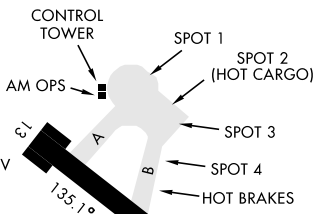

24165

AIRPORT DIAGRAM

CAPE CANAVERAL SFS SKID STRIP (KXMR)

COCOA BEACH, FLORIDA

[USAF]

CAPE TOWER ★
118.625 143.15 239.05

MARCH 2024
ANNUAL RATE OF CHANGE
0.1° W

FIRE STATION

80°35'W

80°34'W

SE-3, 26 DEC 2024 to 23 JAN 2025

SE-3, 26 DEC 2024 to 23 JAN 2025

AIRPORT DIAGRAM

COCOA BEACH, FLORIDA

CAPE CANAVERAL SFS SKID STRIP (KXMR)