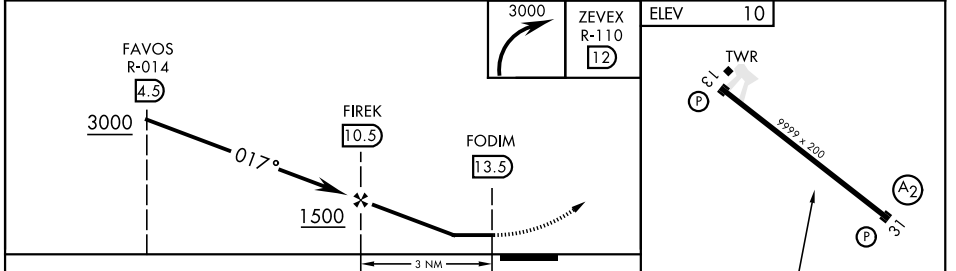

TACAN-A

TACAN Chan 97	APCH CRS 017°	Rwy Idg TDZE Arprt Elev 9999 N/A 10	[USAF]	CAPE CANAVERAL SFS SKID STRIP (KXMR)
-------------------------	-------------------------	---	--------	--------------------------------------

RADAR required	MISSED APPROACH: Turn right direct ZEVEX (COF R-110/12 DME) maintain 3000 and hold.
----------------	---

ORLANDO APP CON 134.95 281.425	CAPE TOWER ★ 118.625 143.15 239.05
--	--

CATEGORY	A	B	C	D	E	
☑ CIRCLING*	580-1	570 (600-1)	580-1½ 570 (600-1½)	620-2 610 (700-2)	640-2¼ 630 (700-2¼)	HIRL Rwy 13-31

TACAN-A

SE-3, 26 DEC 2024 to 23 JAN 2025

SE-3, 26 DEC 2024 to 23 JAN 2025