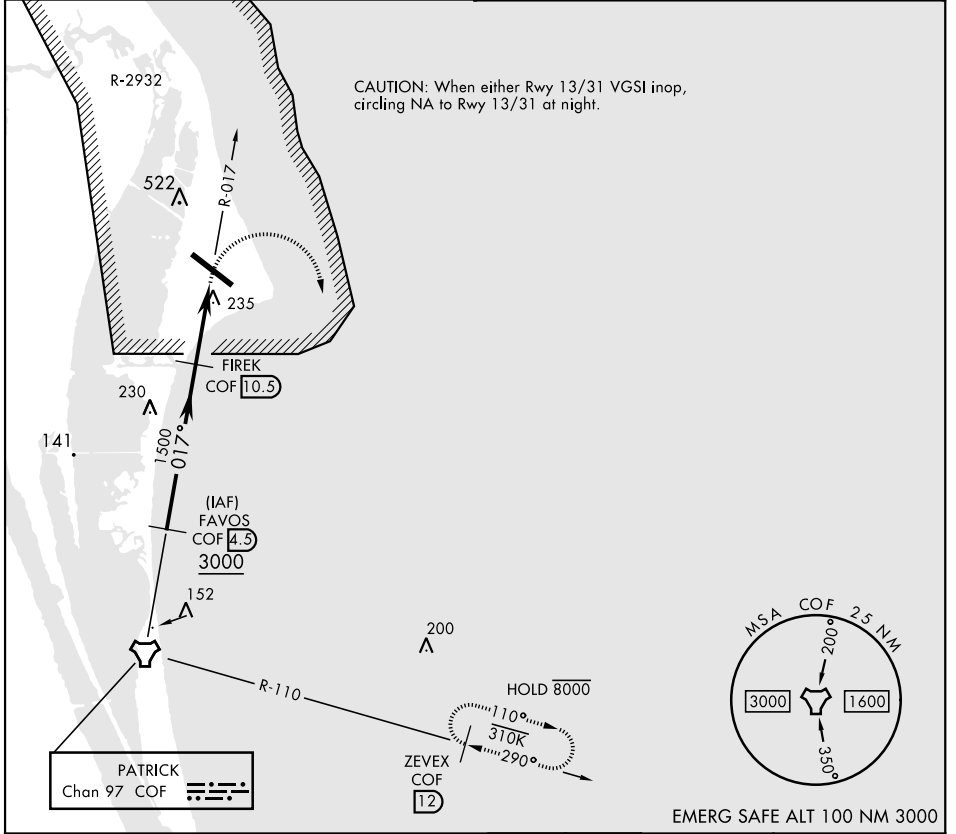

TACAN-A

TACAN Chan 97	APCH CRS 017°	Rwy Idg TDZE Arprt Elev 9999 N/A 10	[USAF]	CAPE CANAVERAL SFS SKID STRIP (KXMR)
-------------------------	-------------------------	---	--------	--------------------------------------

RADAR required	MISSED APPROACH: Turn right direct ZEVEX (COF R-110/12 DME) maintain 3000 and hold.
----------------	---

ORLANDO APP CON 134.95 281.425	CAPE TOWER ★ 118.625 143.15 239.05
--	--

CATEGORY	A	B	C	D	E	
☑ CIRCLING*	580-1	570 (600-1)	580-1½ 570 (600-1½)	620-2 610 (700-2)	640-2¼ 630 (700-2¼)	HIRL Rwy 13-31

TACAN-A

SE-3, 26 DEC 2024 to 23 JAN 2025

SE-3, 26 DEC 2024 to 23 JAN 2025