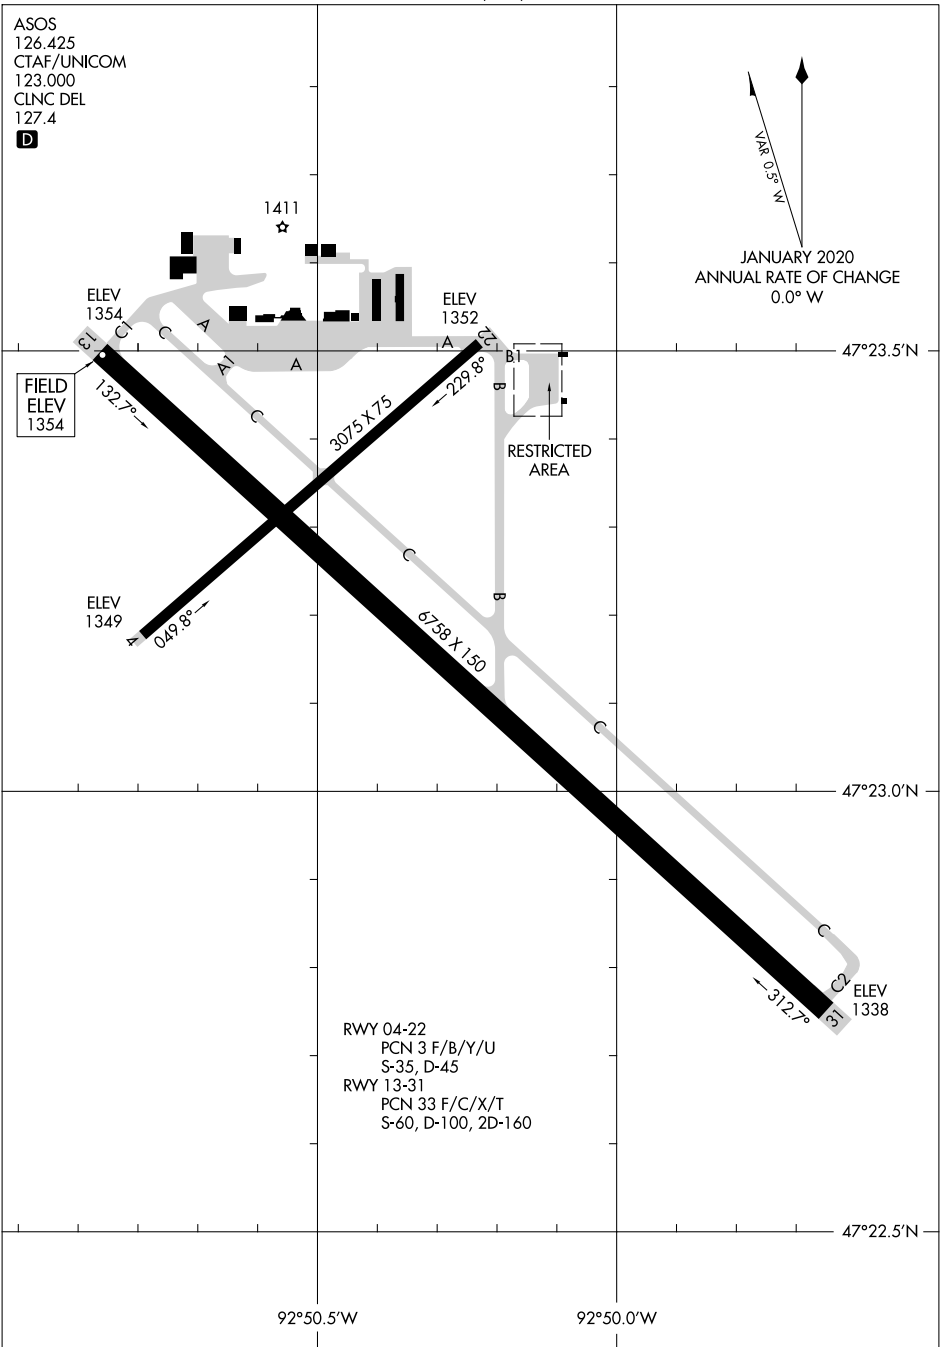

22251

AIRPORT DIAGRAM

AL-5159 (FAA)

RANGE RGNL (HIB)
HIBBING, MINNESOTA

ASOS
126.425
CTAF/UNICOM
123.000
CLNC DEL
127.4

D

FIELD
ELEV
1354

ELEV
1349

ELEV
1352

ELEV
1338

RWY 04-22
PCN 3 F/B/Y/U
S-35, D-45
RWY 13-31
PCN 33 F/C/X/T
S-60, D-100, 2D-160

NC-1, 26 DEC 2024 to 23 JAN 2025

NC-1, 26 DEC 2024 to 23 JAN 2025

AIRPORT DIAGRAM

22251

HIBBING, MINNESOTA
RANGE RGNL (HIB)