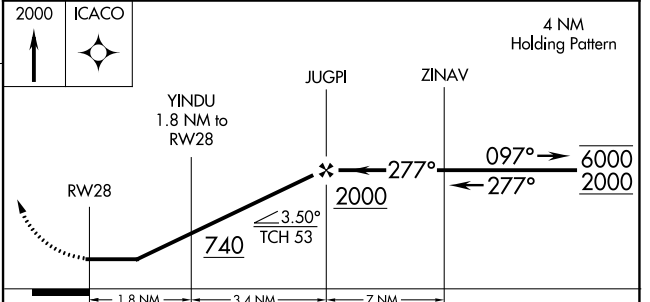

APP CRS 277°	Rwy Idg TDZE Apt Elev	N/A N/A 20
------------------------	-----------------------------	-------------------------

RNAV (GPS)-B

MIDDLE PENINSULA RGNL (F'YJ)

RNP APCH.		MISSED APPROACH: Climb to 2000 direct ICACO and hold.
AWOS-3 132.825	POTOMAC APP CON 126.4 282.375	UNICOM 123.0 (CTAF) 0

CATEGORY	A	B	C	D
CIRCLING	480-1 460 (500-1)	620-1 600 (600-1)	NA	

NE-3, 26 DEC 2024 to 23 JAN 2025

NE-3, 26 DEC 2024 to 23 JAN 2025