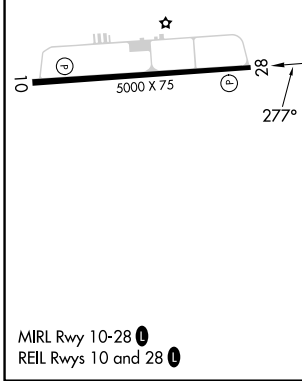

APP CRS 277°	Rwy Idg TDZE Apt Elev	N/A N/A 20
------------------------	-----------------------------	-------------------------

RNAV (GPS)-B

MIDDLE PENINSULA RGNL (F'YJ)

RNP APCH.		MISSED APPROACH: Climb to 2000 direct ICACO and hold.
AWOS-3 132.825	POTOMAC APP CON 126.4 282.375	UNICOM 123.0 (CTAF) 0