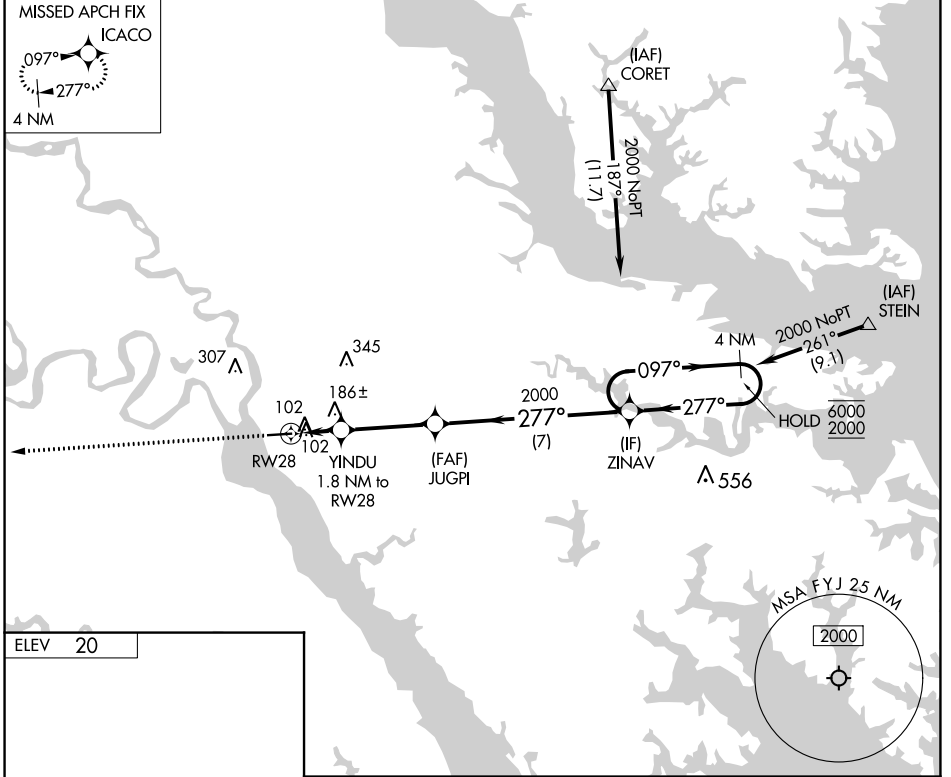

APP CRS 277°	Rwy Idg TDZE Apt Elev	N/A N/A 20
------------------------	-----------------------------	-------------------------

RNAV (GPS)-B

MIDDLE PENINSULA RGNL (F'YJ)

RNP APCH.		MISSED APPROACH: Climb to 2000 direct ICACO and hold.
AWOS-3 132.825	POTOMAC APP CON 126.4 282.375	UNICOM 123.0 (CTAF) 0

CATEGORY	A	B	C	D
CIRCLING	480-1 460 (500-1)	620-1 600 (600-1)	NA	

NE-3, 26 DEC 2024 to 23 JAN 2025

NE-3, 26 DEC 2024 to 23 JAN 2025