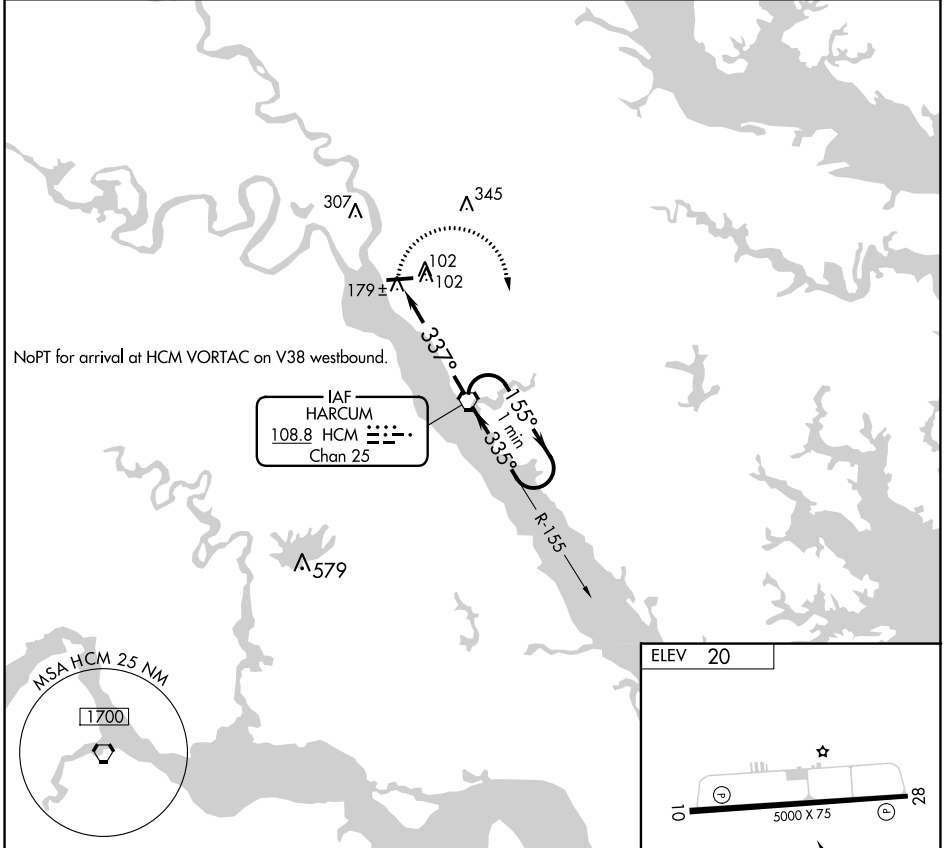

▽ When local altimeter setting not received, use Newport News altimeter setting and increase all MDA 80 feet.

▲

MISSED APPROACH: Climbing right turn to 1700 direct HCM VORTAC and hold.

AWOS-3
132.825

POTOMAC APP CON
126.4 282.375

UNICOM
123.0 (CTAF) 0

NE-3, 26 DEC 2024 to 23 JAN 2025

NE-3, 26 DEC 2024 to 23 JAN 2025

ELEV 20

MIRL Rwy 10-28 0
REIL Rwys 10 and 28 0

CATEGORY	A	B	C	D	FAF to MAP 4.8 NM					
	480-1 460 (500-1)	620-1 600 (600-1)	NA		Knots	60	90	120	150	180
C CIRCLING					Min:Sec	4:48	3:12	2:24	1:55	1:36