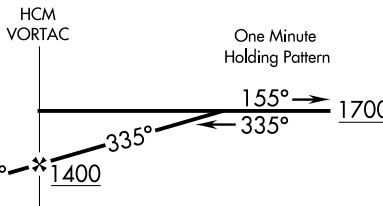

MIRL Rwy 10-28 0
REIL Rwys 10 and 28 0

CATEGORY	A	B	C	D	FAF to MAP 4.8 NM					
	480-1 460 (500-1)	620-1 600 (600-1)	NA		Knots	60	90	120	150	180
C CIRCLING					Min:Sec	4:48	3:12	2:24	1:55	1:36