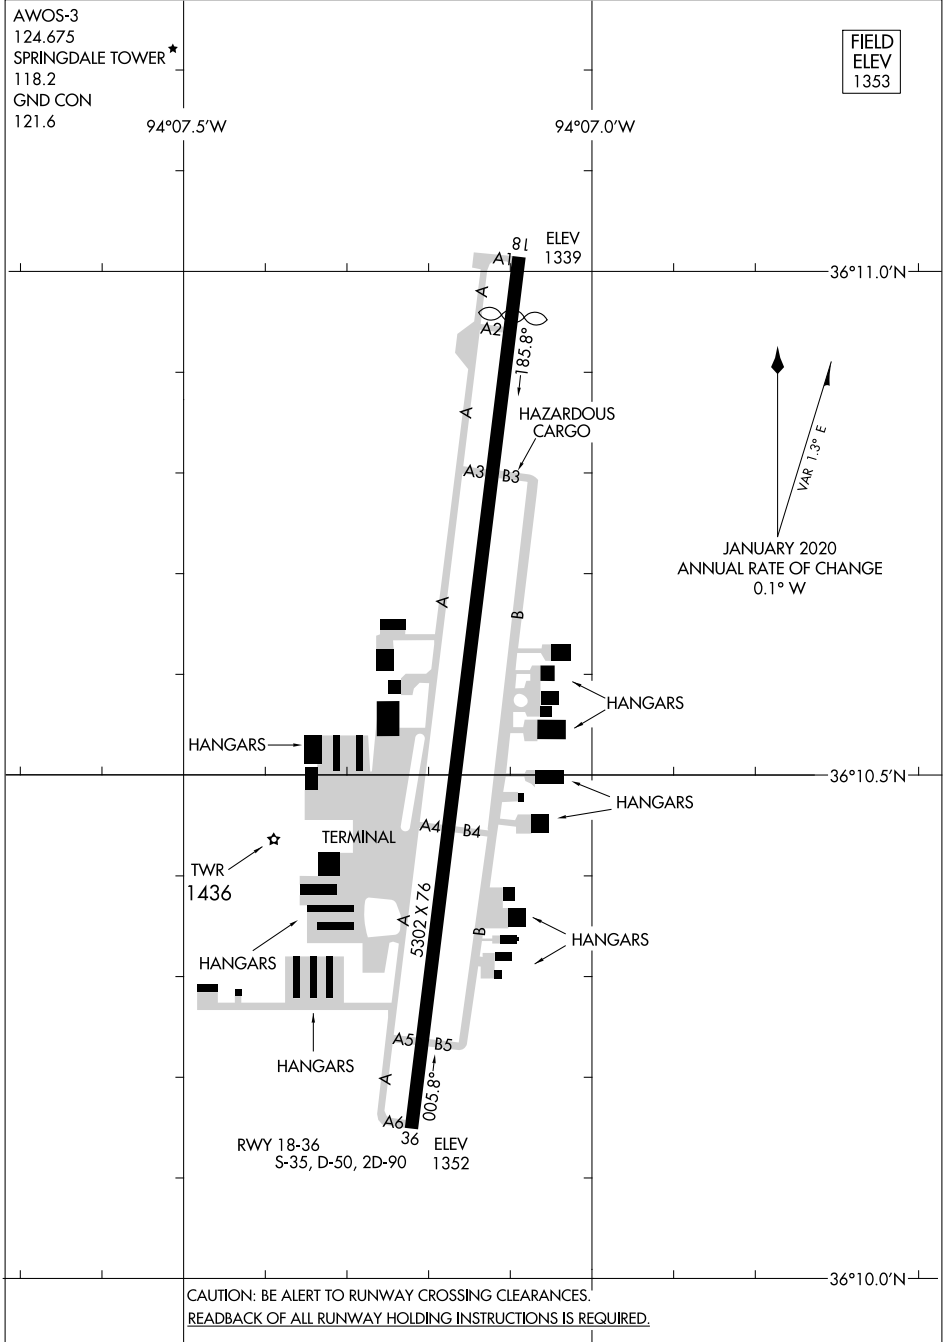

20086

AIRPORT DIAGRAM

AL-5165 (FAA)

SPRINGDALE MUNI (ASG)
SPRINGDALE, ARKANSAS

SC-1, 26 DEC 2024 to 23 JAN 2025

SC-1, 26 DEC 2024 to 23 JAN 2025

AIRPORT DIAGRAM

20086