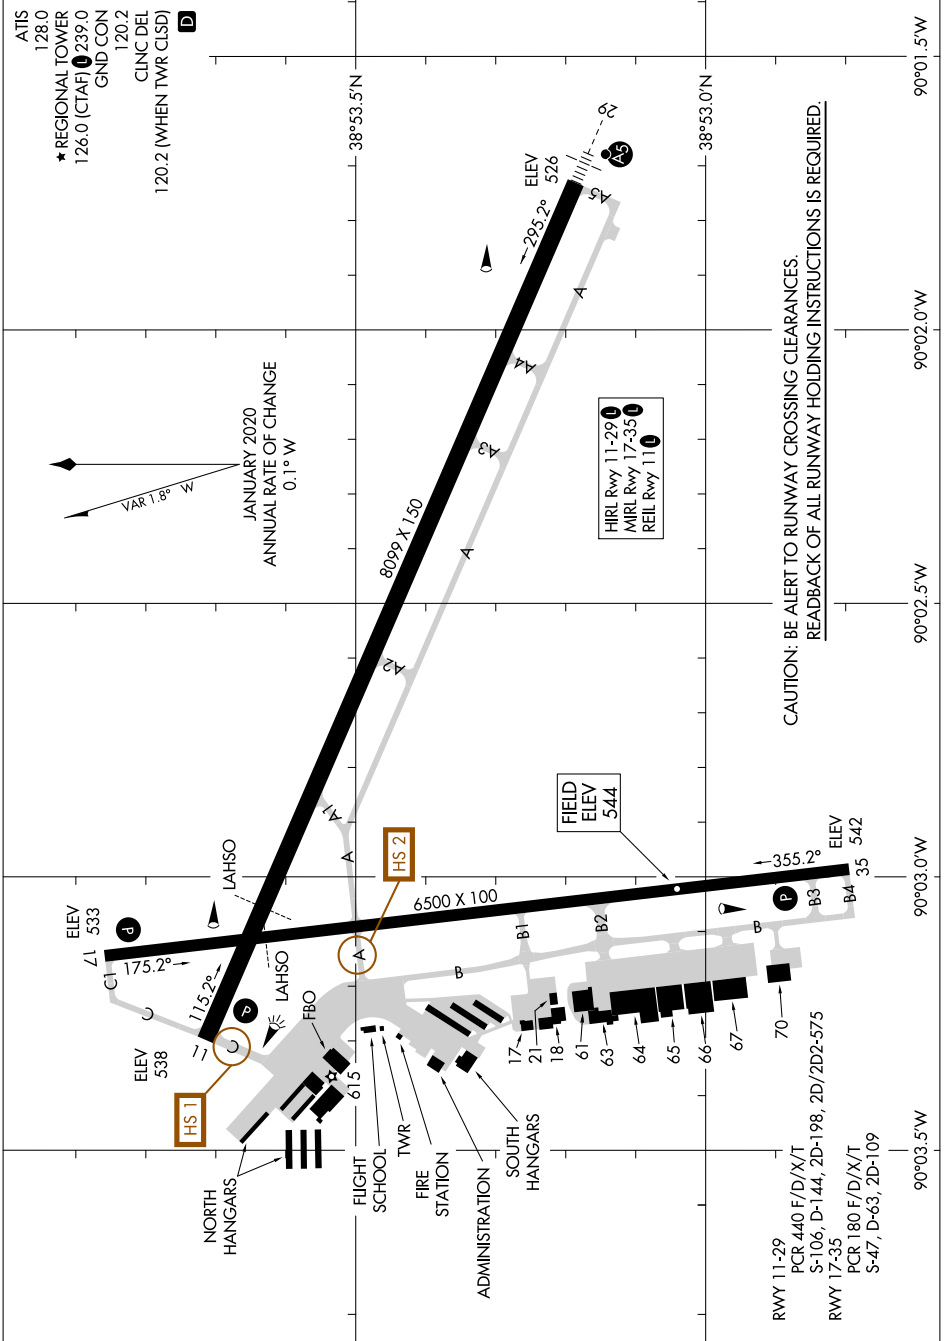

24305

AIRPORT DIAGRAM

AL-5178 (FAA)

ST LOUIS RGNL (ALN)
ALTON/ST LOUIS, ILLINOIS

EC-3, 26 DEC 2024 to 23 JAN 2025

EC-3, 26 DEC 2024 to 23 JAN 2025

AIRPORT DIAGRAM

24305

ALTON/ST LOUIS, ILLINOIS
ST LOUIS RGNL (ALN)