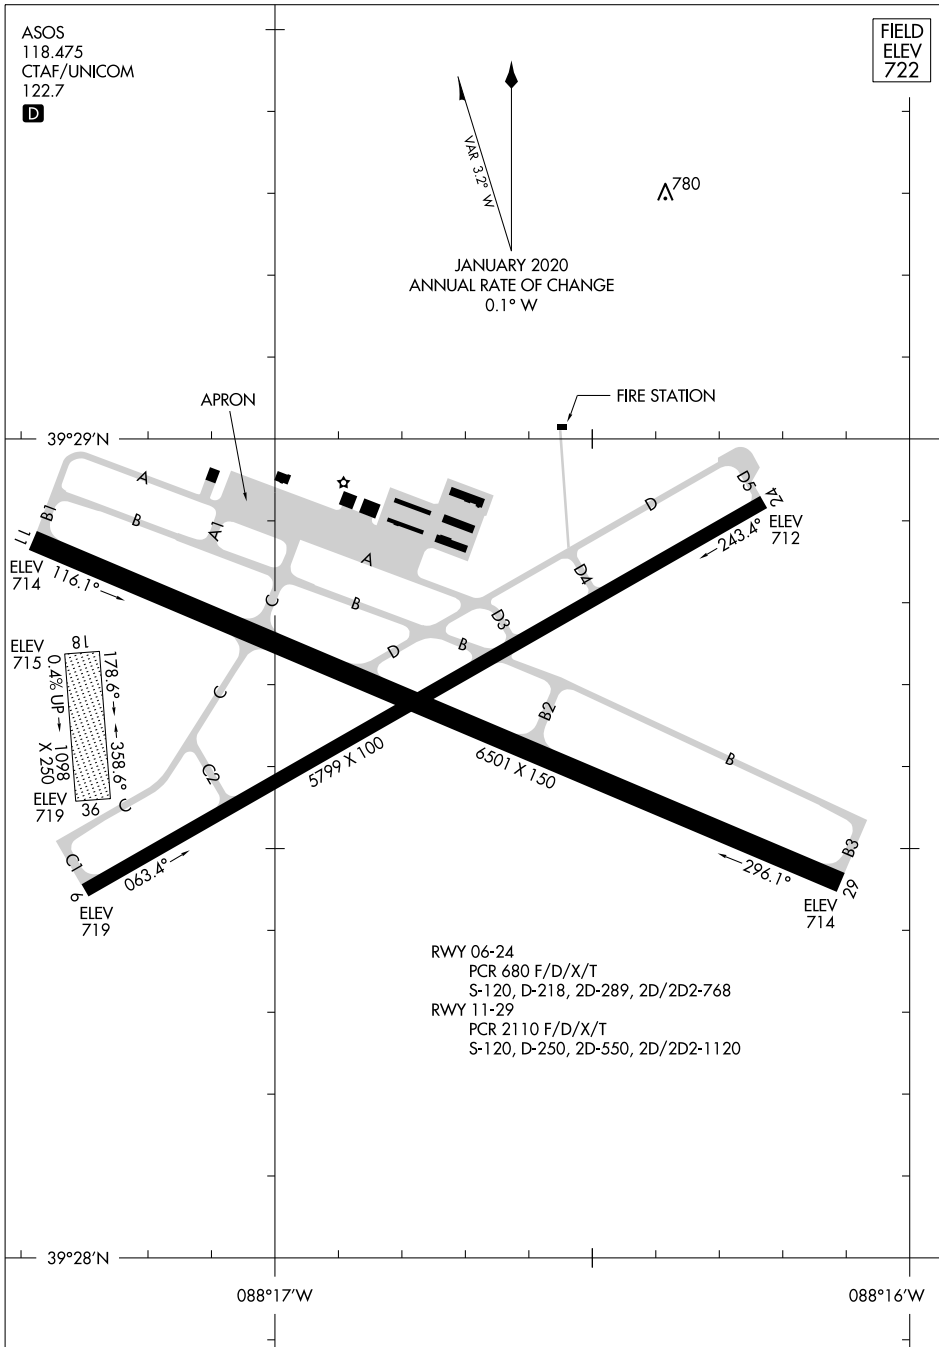

24361

AIRPORT DIAGRAM

AL-5180 (FAA)

COLES COUNTY MEML (MTO)
MATTOON/CHARLESTON, ILLINOIS

ASOS
118.475
CTAF/UNICOM
122.7

FIELD
ELEV
722

EC-3, 26 DEC 2024 to 23 JAN 2025

EC-3, 26 DEC 2024 to 23 JAN 2025

RWY 06-24
 PCR 680 F/D/X/T
 S-120, D-218, 2D-289, 2D/2D2-768

RWY 11-29
 PCR 2110 F/D/X/T
 S-120, D-250, 2D-550, 2D/2D2-1120

AIRPORT DIAGRAM

24361

MATTOON/CHARLESTON, ILLINOIS
COLES COUNTY MEML (MTO)