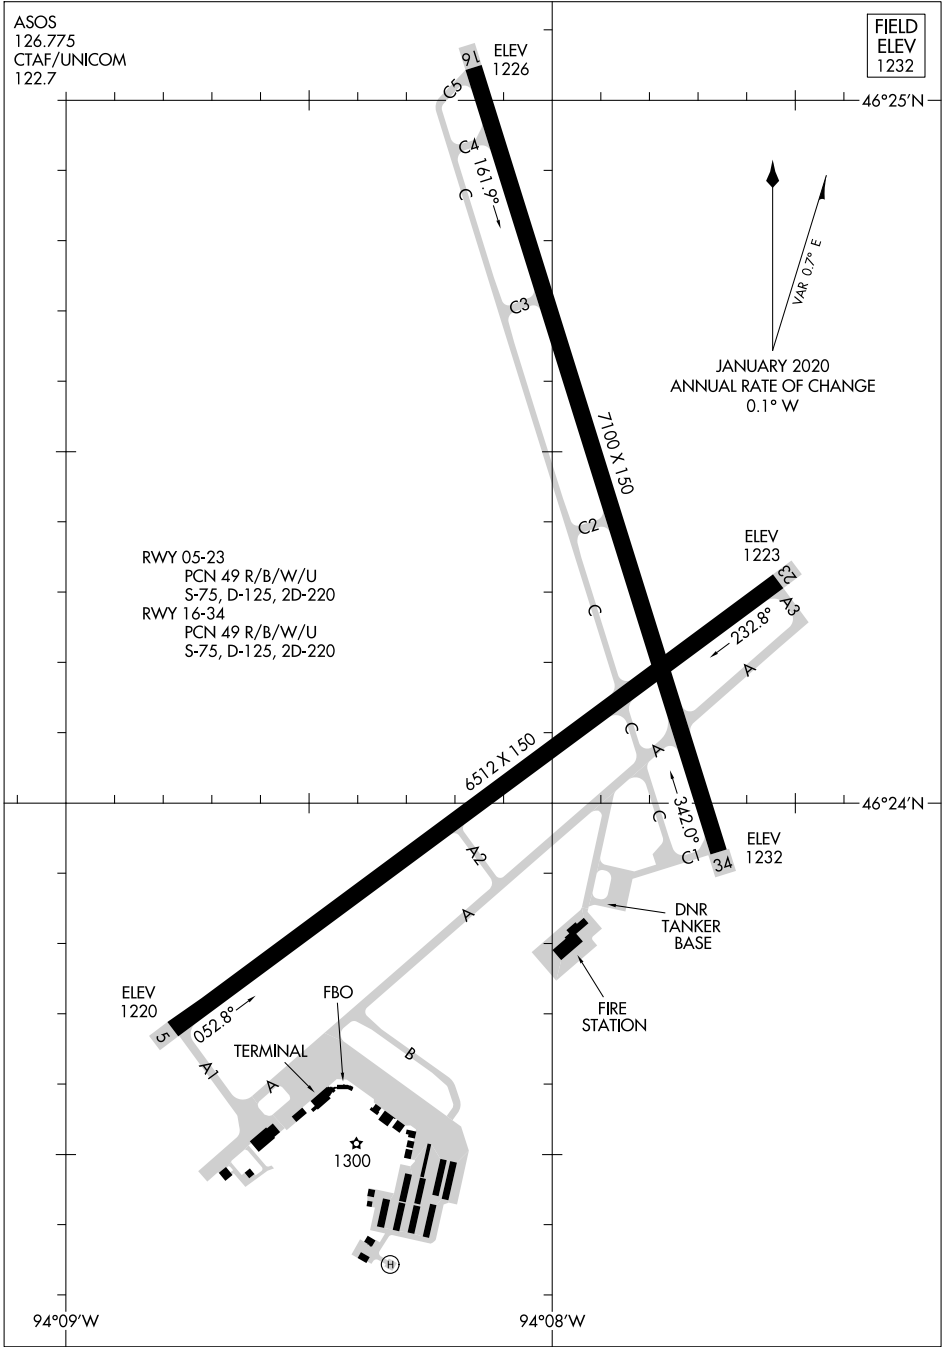

24361

AIRPORT DIAGRAM

AL-5182 (FAA)

BRAINERD LAKES RGNL (B.R.D)

BRAINERD, MINNESOTA

ASOS
126.775
CTAF/UNICOM
122.7

FIELD
ELEV
1232

NC-1, 26 DEC 2024 to 23 JAN 2025

NC-1, 26 DEC 2024 to 23 JAN 2025

AIRPORT DIAGRAM

24361

BRAINERD, MINNESOTA
BRAINERD LAKES RGNL (B.R.D)