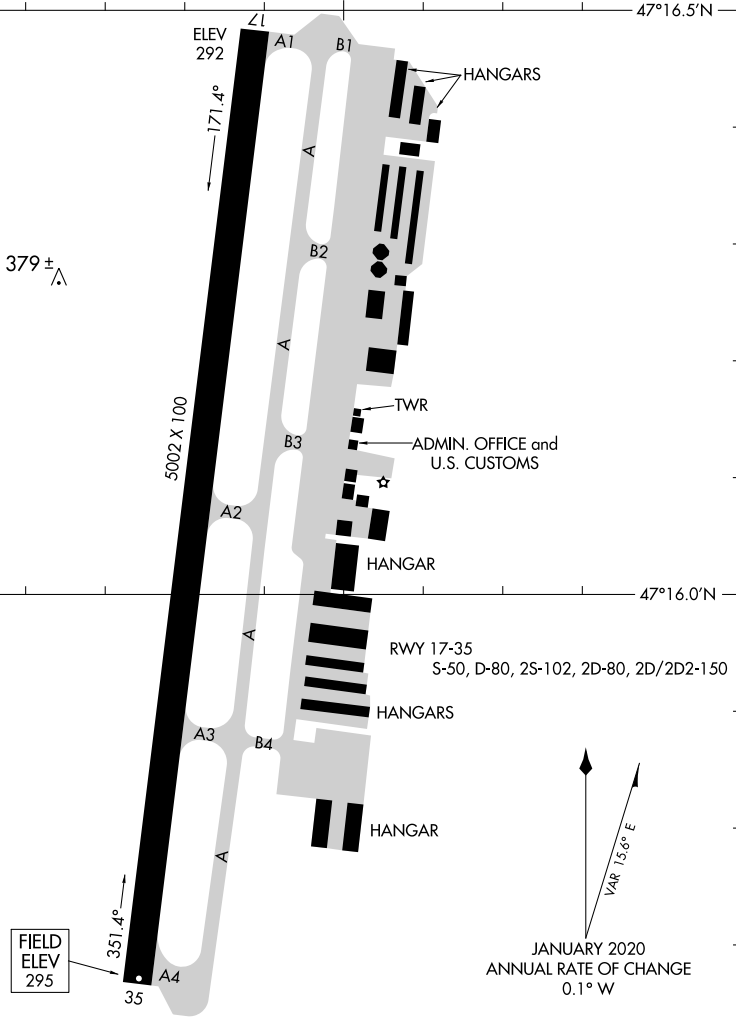

# AIRPORT DIAGRAM

AL-5186 (FAA)

TACOMA NARROWS (TIW)  
TACOMA, WASHINGTON

ATIS  
124.05  
TACOMA TOWER ★  
118.5 253.5  
GND CON  
121.8

CAUTION: BE ALERT TO RUNWAY CROSSING CLEARANCES.  
READBACK OF ALL RUNWAY HOLDING INSTRUCTIONS IS REQUIRED.

122°35.0'W

122°34.0'W

NW-1, 26 DEC 2024 to 23 JAN 2025

NW-1, 26 DEC 2024 to 23 JAN 2025